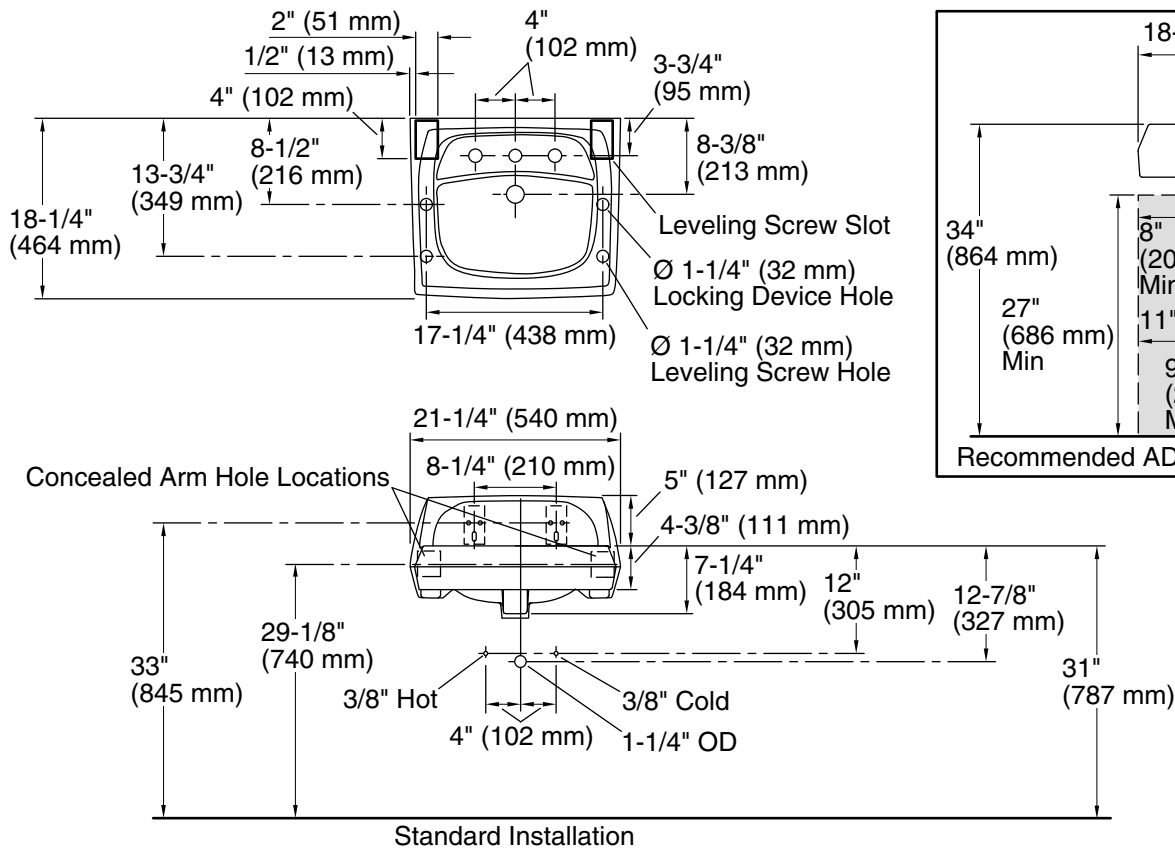

Features

- Made from premium materials that withstand high-volume usage
- 21-1/4" (540 mm) x 18-1/8" (460 mm)
- Faucet sold separately
- Includes wall hanger

Material

- Vitreous china

Installation

- Wall-mount
- Drilled for concealed arm carrier installation

Technical Information

All product dimensions are nominal.

Basin configuration: Single Bowl
 Center(s): 8" (203 mm)
 Bowl area (Center): Length: 16" (406 mm)
 Width: 10" (254 mm)
 Water depth: 3-1/8" (79 mm)

With overflow: Yes

Number of deck holes: 3

Faucet hole(s): 1-3/8" (35 mm)

Soap/Lotion hole: 1-1/4" (32 mm)

Drain hole: 1-3/4" (44 mm)

Notes

Install this product according to the installation instructions.

ADA, OBC, CSA B651 compliant when installed to the specific requirements of these regulations.