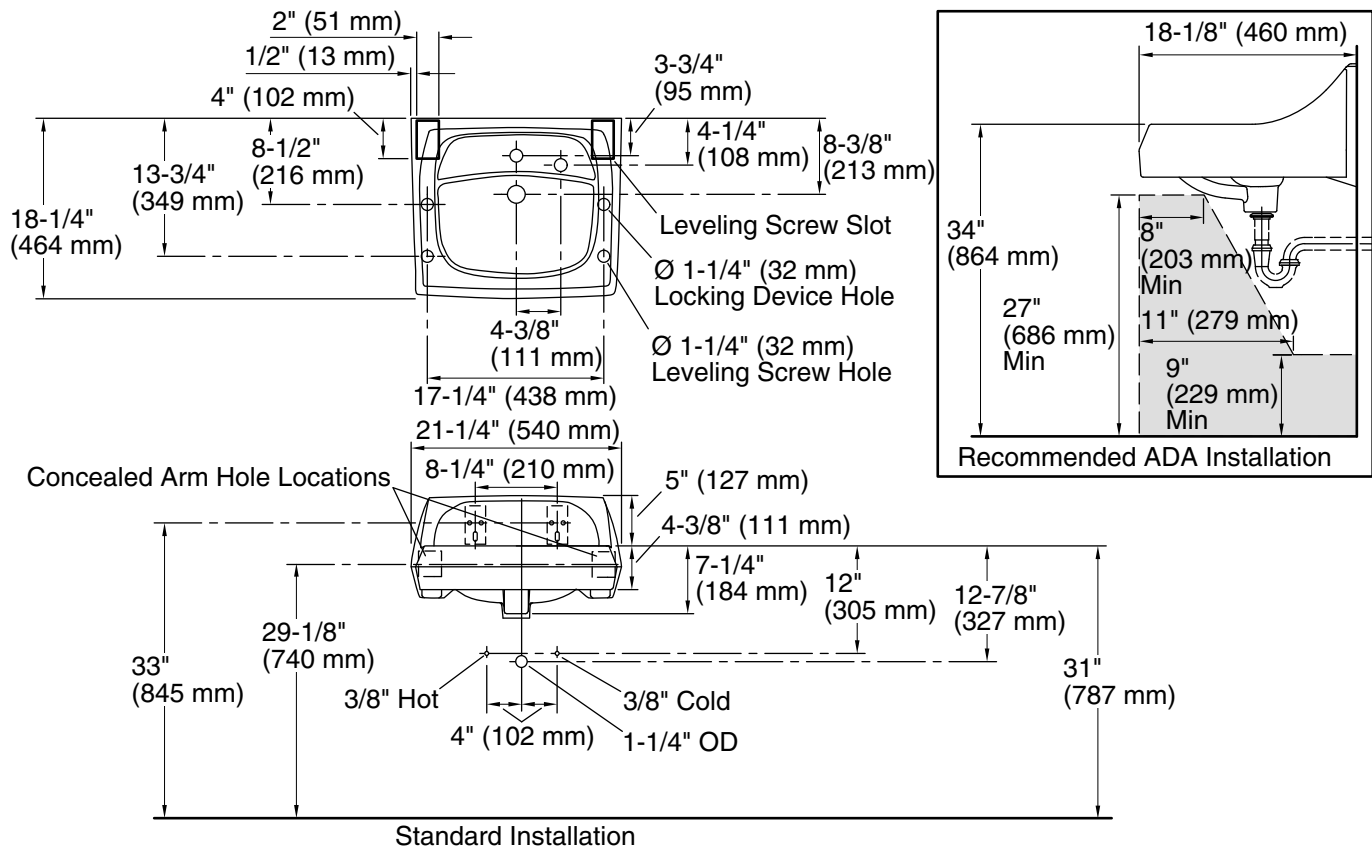

Features

- Made from premium materials that withstand high-volume usage
- 21-1/4" (540 mm) x 18-1/8" (460 mm)
- Faucet sold separately
- Includes wall hanger
- ADA-compliant when installed with K-13885 offset drain

Available Colors/Finishes

Color tiles intended for reference only.

Color	Code	Description
-------	------	-------------

	0	White
---	---	-------

Technical Information

All product dimensions are nominal.

Basin configuration:	Single Bowl
Basin area (Center):	Length: 10" (254 mm) Width: 15" (381 mm) Water depth: 3-1/8" (79 mm)
With overflow:	Yes
Number of deck holes:	2
Faucet hole(s):	1-3/8" (35 mm)
Soap/Lotion hole:	1-1/4" (32 mm)
Drain hole:	1-3/4" (44 mm)