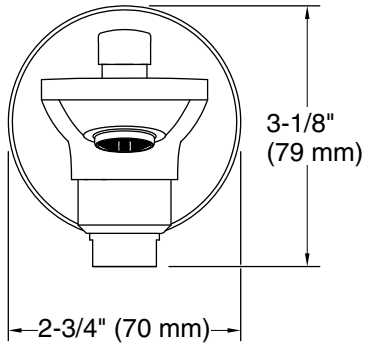

Features

- Sleek contemporary design
- Diverter spout with G 1/2 connection
- 6.25 inch (159 mm) spout reach

Material

- Premium material construction for durability and reliability
- KOHLER® finishes resist corrosion and tarnishing

Color	Code	Description
	CP	Polished Chrome
	AF	Vibrant® French Gold
	BL	Matte Black

Technical Information

All product dimensions are nominal.

Drain included: No

Notes

Install this product according to the installation guide.