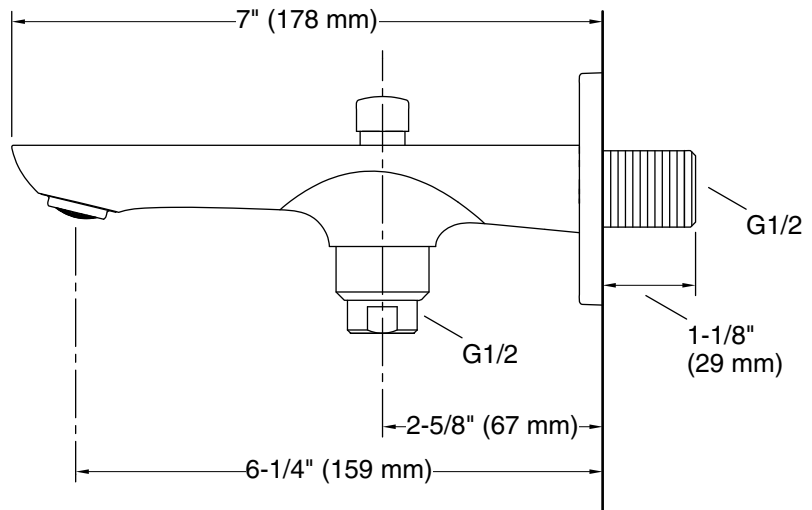

Technical Information

All product dimensions are nominal.

Drain included: No

Notes

Install this product according to the installation guide.