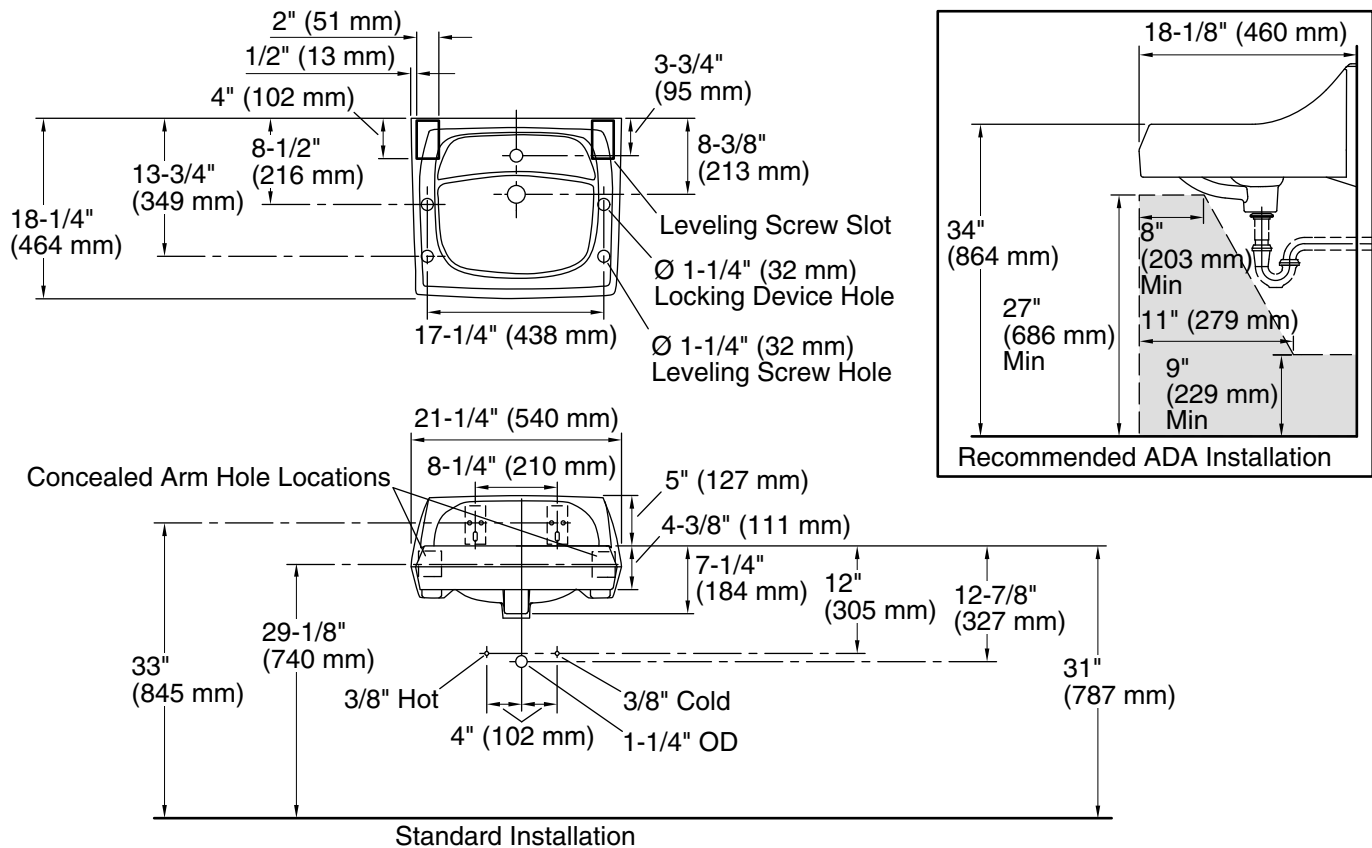

Features

- Made from premium materials that withstand high-volume usage
- 21-1/4" (540 mm) x 18-1/8" (460 mm)
- Faucet sold separately
- Includes wall hanger

Material

- Vitreous china

Installation

- Wall-mount
- Drilled for concealed arm carrier installation

| Color | Code | Description |
|-------|------|-------------|
|-------|------|-------------|

| | | |
|---|---|-------|
|  | 0 | White |
|---|---|-------|

Technical Information

All product dimensions are nominal.

| | |
|-----------------------|-----------------------------|
| Basin configuration: | Single Bowl |
| Bowl area (Center): | Length: 10" (254 mm) |
| | Width: 15" (381 mm) |
| | Water depth: 3-1/4" (83 mm) |
| With overflow: | Yes |
| Number of deck holes: | 1 |
| Faucet hole(s): | 1-3/8" (35 mm) |
| Soap/Lotion hole: | 1-1/4" (32 mm) |
| Drain hole: | 1-3/4" (44 mm) |