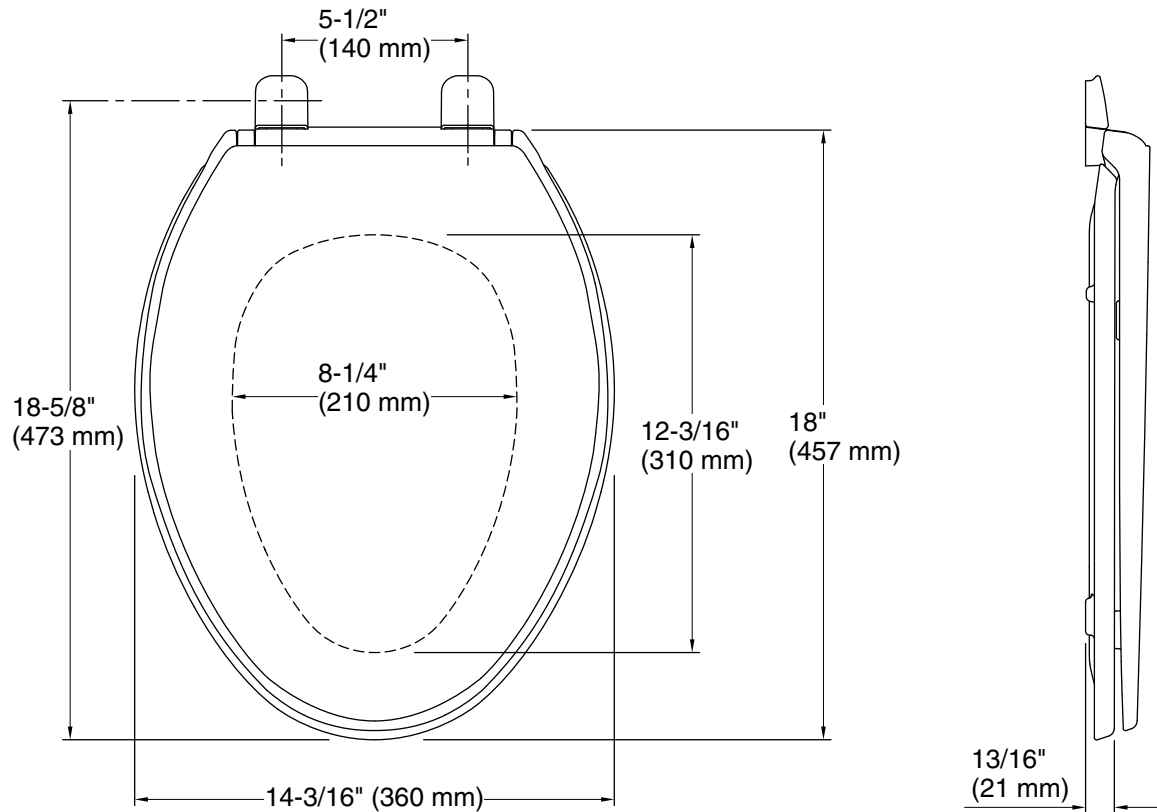

### Technical Information

All product dimensions are nominal.

Seat shape type: Elongated  
Seat front type: Closed-front  
Seat-mounting holes: 5-1/2" (140 mm)