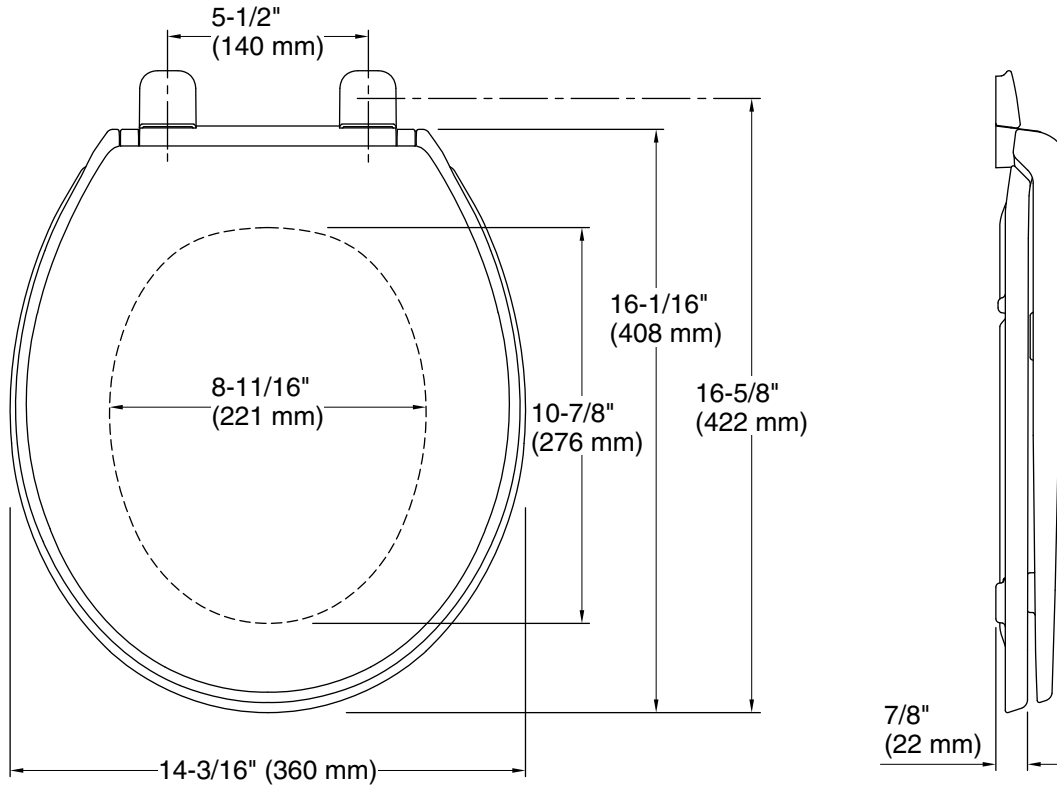

Color	Code	Description
	0	White
	96	Biscuit

Technical Information

All product dimensions are nominal.

Seat shape type: Round-front
Seat front type: Closed-front
Seat-mounting holes: 5-1/2" (140 mm)

Pressure/fixture Supply Requirements