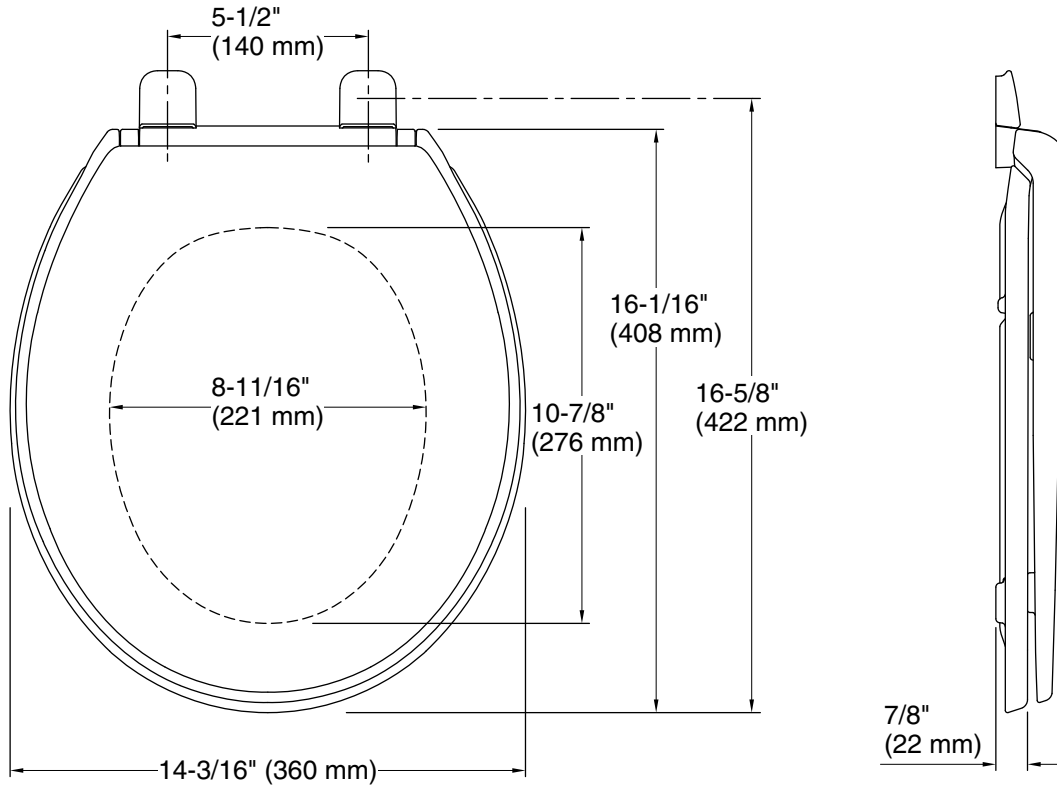

Color	Code	Description
	0	White
	96	Biscuit

Technical Information

All product dimensions are nominal.

Seat shape type: Round-front
Seat front type: Closed-front
Seat-mounting holes: 5-1/2" (140 mm)

Notes

Install this product according to the installation instructions.