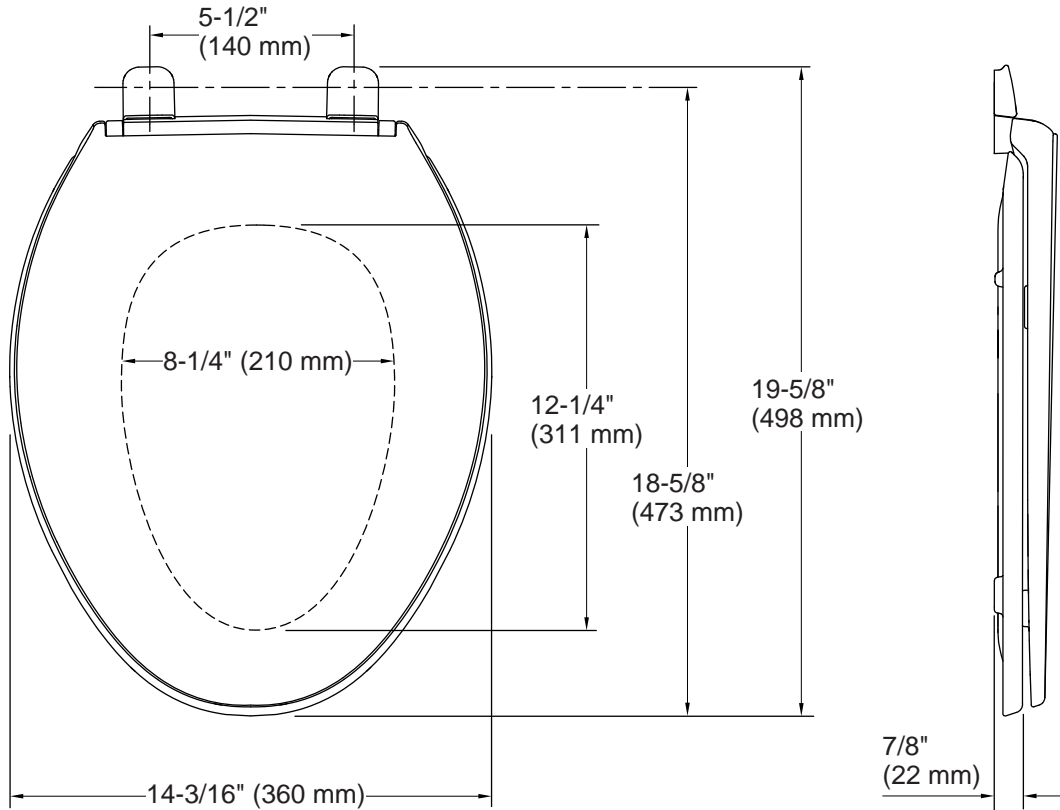

### Technical Information

All product dimensions are nominal.

Seat shape type: Elongated  
Seat front type: Closed-front  
Seat-mounting holes: 5-1/2" (140 mm)