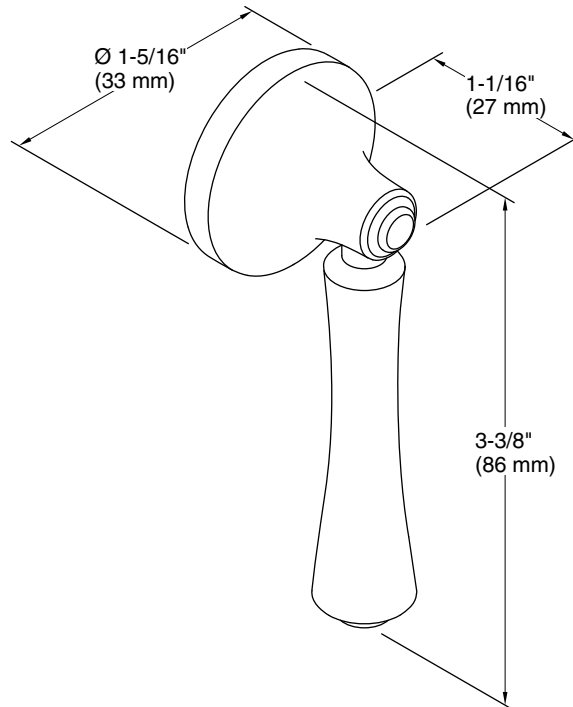

## Features

- Left-hand trip lever
- For use with the K-3814 Corbelle toilet

### Technical Information

All product dimensions are nominal.

Material: Zinc