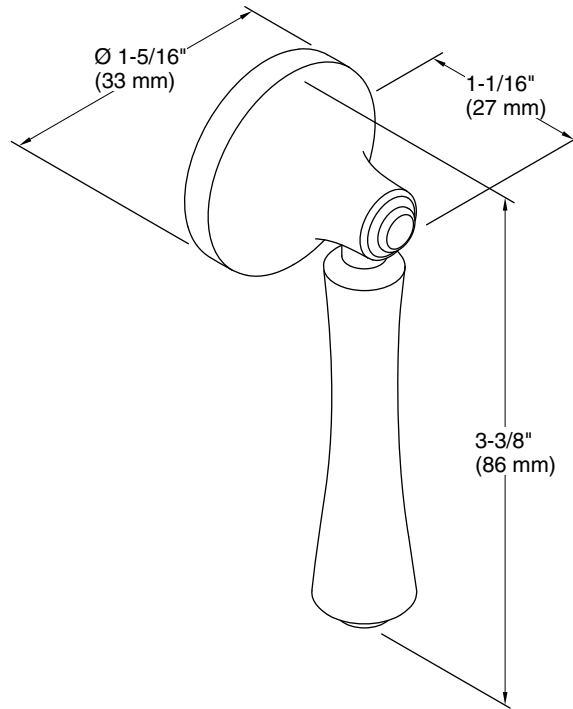

## Features

- Right-hand Polished Chrome trip lever
- For use with the K-3814-RA Corbelle toilet

### Technical Information

All product dimensions are nominal.

Material: Zinc