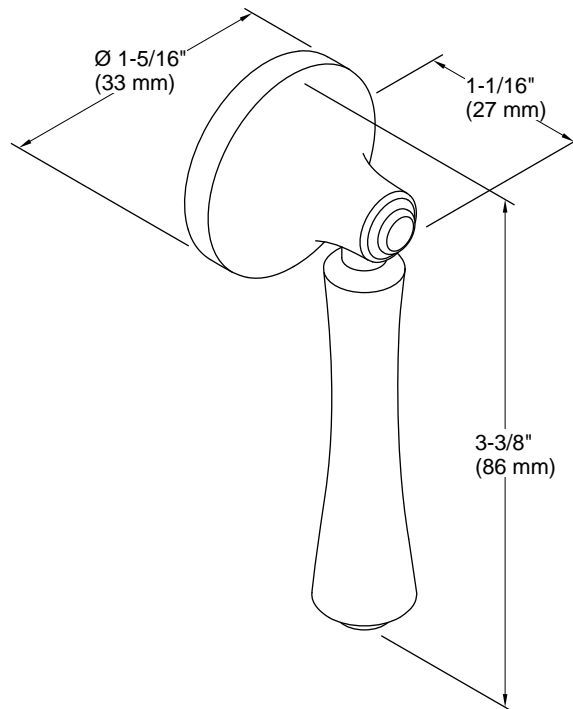

Technical Information

All product dimensions are nominal.

Material: Zinc

Notes

Install this product according to the installation instructions.