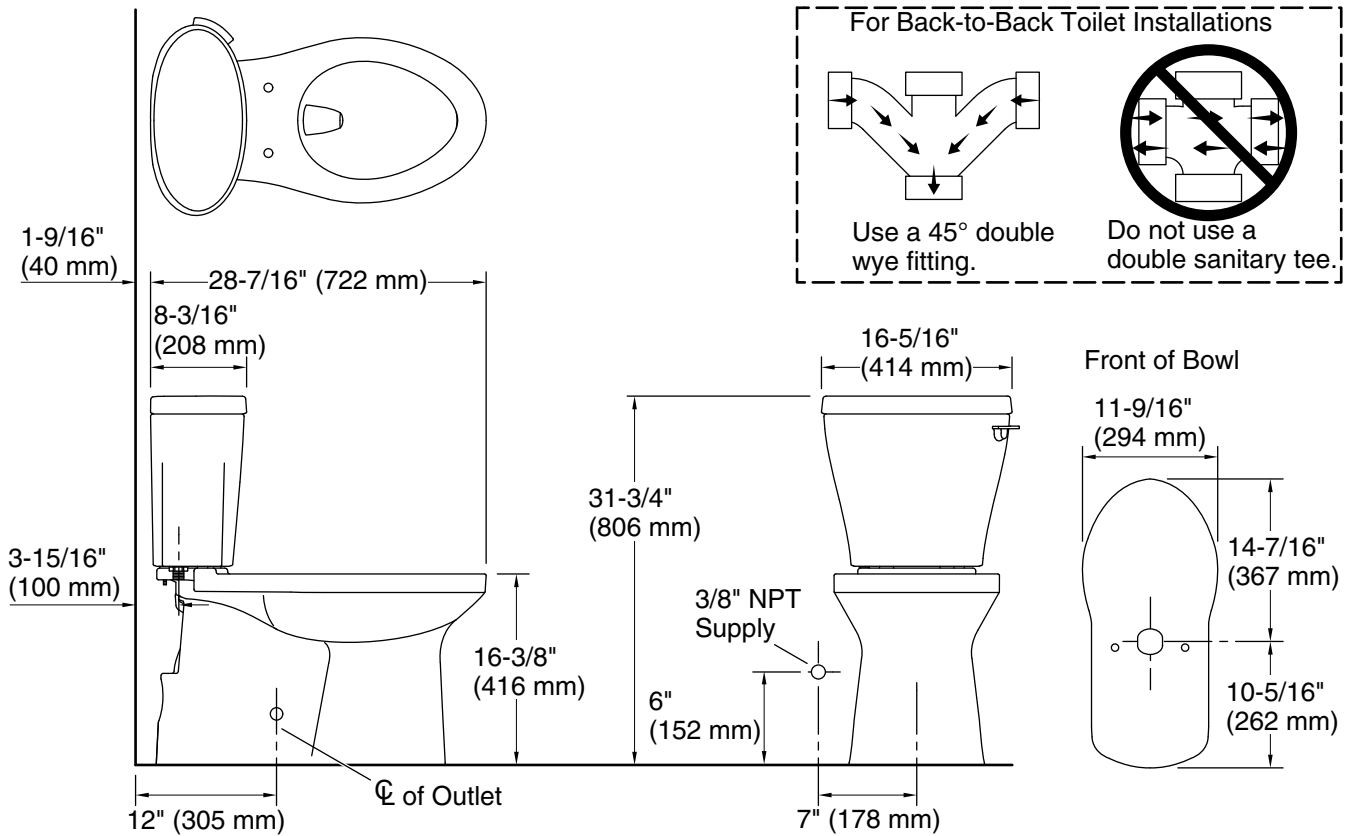

Technical Information

All product dimensions are nominal.

Toilet type:	Floor-mount
Waste Outlet:	Floor
Bowl shape:	Elongated
Flush type:	Revolution 360, AquaPiston
Water surface size:	9-3/8" x 7-3/16" (238 mm x 183 mm)
Rough-in:	12" (305 mm)

Fixture Supply Requirements

Min static pressure:	15 psi (103.4 kPa)
Max static pressure:	80 psi (551.6 kPa)

Notes

Install this product according to the installation instructions.

For back-to-back toilet installations: Use only a 45° double wye fitting.

ADA, OBC, CSA B651 compliant when installed to the specific requirements of these regulations.

Plumbing codes may require elongated toilets and elongated, open-front seats in public bathrooms.

Accessibility standards may require controls to be located on the open side of the toilet.