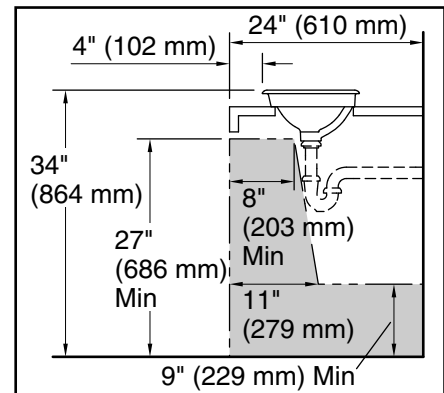

For the most current Specification Sheet, go to www.kohler.com USA or www.kohler.ca Canada

10-16-2024 21:46 - US/CA

THE BOLD LOOK
OF **KOHLER**®

Iron Plains®

12" round drop-in/undermount/vessel bathroom sink
with Indigo Blue painted underside
K-20211-BL

Recommended ADA Installation

Technical Information

All product dimensions are nominal.

- Basin configuration: Single Bowl
- Bowl area (Only): Length: 10-3/16" (259 mm)
Width: 10-3/16" (259 mm)
Bowl depth: 4-1/2" (115 mm)
- With overflow: Yes
- Drain hole: 1-3/4" (44 mm)
- Template: 1319047-7, required, included