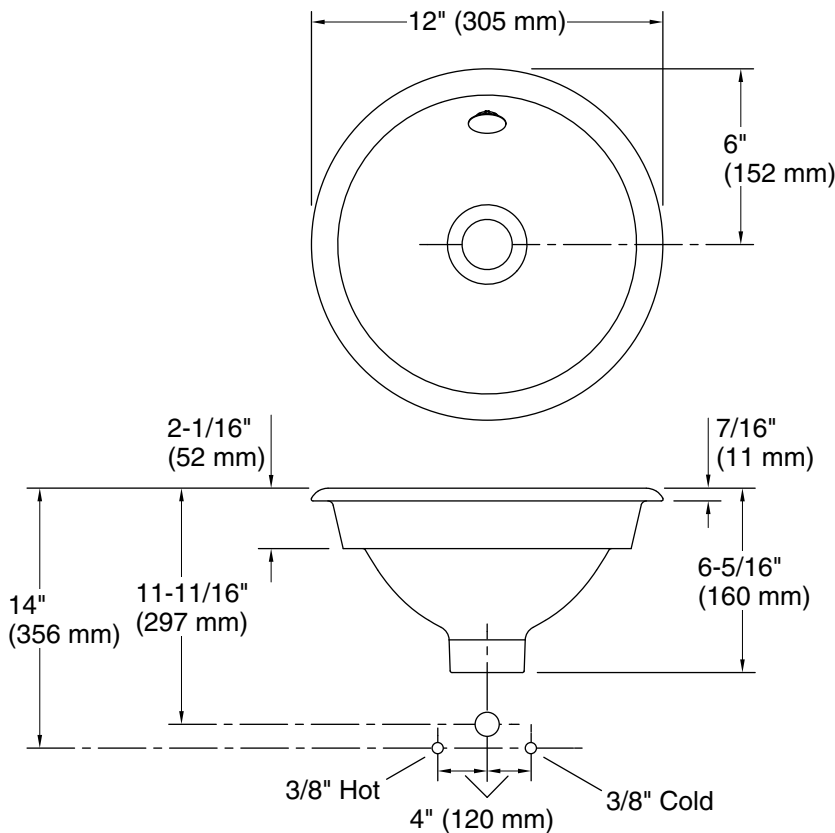

For the most current Specification Sheet, go to www.kohler.com USA or www.kohler.ca Canada

10-16-2024 21:46 - US/CA

THE BOLD LOOK
OF **KOHLER**®

Iron Plains®

12" round drop-in/undermount/vessel bathroom sink
with Indigo Blue painted underside
K-20211-BL

Recommended ADA Installation

Technical Information

All product dimensions are nominal.

- Basin configuration: Single Bowl
- Bowl area (Only): Length: 10-3/16" (259 mm)
Width: 10-3/16" (259 mm)
Bowl depth: 4-1/2" (115 mm)
- With overflow: Yes
- Drain hole: 1-3/4" (44 mm)
- Template: 1319047-7, required, included