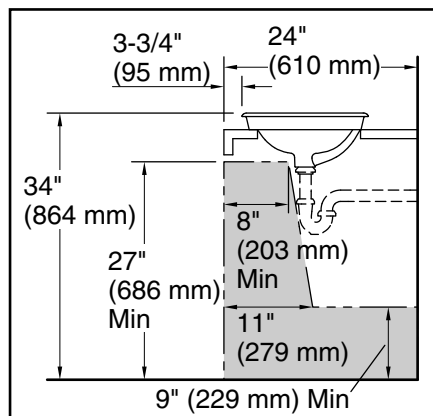

For the most current Specification Sheet, go to www.kohler.com USA or www.kohler.ca Canada

10-18-2024 01:02 - US/CA

THE BOLD LOOK
OF **KOHLER**®

Iron Plains®
 33" oval drop-in / undermount / vessel bathroom sink
K-20213-PFG

Recommended ADA Installation

Technical Information

All product dimensions are nominal.

- Basin configuration: Single Bowl
- Bowl area (Only): Length: 31-13/16" (808 mm)
 Width: 14-7/16" (367 mm)
 Bowl depth: 4-11/16" (120 mm)
 Water depth: 3-1/4" (83 mm)
- With overflow: Yes
- Drain hole: 1-3/4" (44 mm)
- Template: 1319049-7, required, included