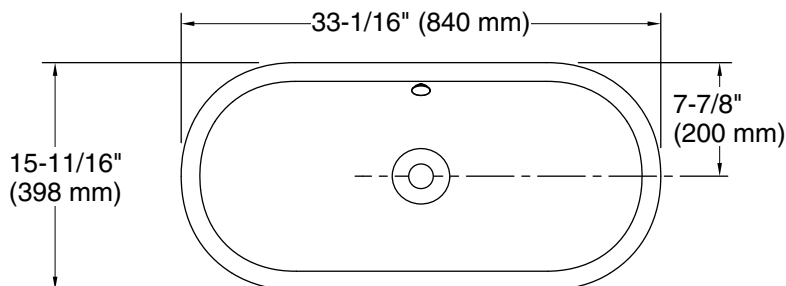

For the most current Specification Sheet, go to www.kohler.com USA or www.kohler.ca Canada

10-18-2024 01:02 - US/CA

THE BOLD LOOK
OF **KOHLER**®

Iron Plains®
 33" oval drop-in / undermount / vessel bathroom sink
K-20213-PFG

Recommended ADA Installation

Technical Information

All product dimensions are nominal.

- Basin configuration: Single Bowl
- Bowl area (Only): Length: 31-13/16" (808 mm)
 Width: 14-7/16" (367 mm)
 Bowl depth: 4-11/16" (120 mm)
 Water depth: 3-1/4" (83 mm)
- With overflow: Yes
- Drain hole: 1-3/4" (44 mm)
- Template: 1319049-7, required, included