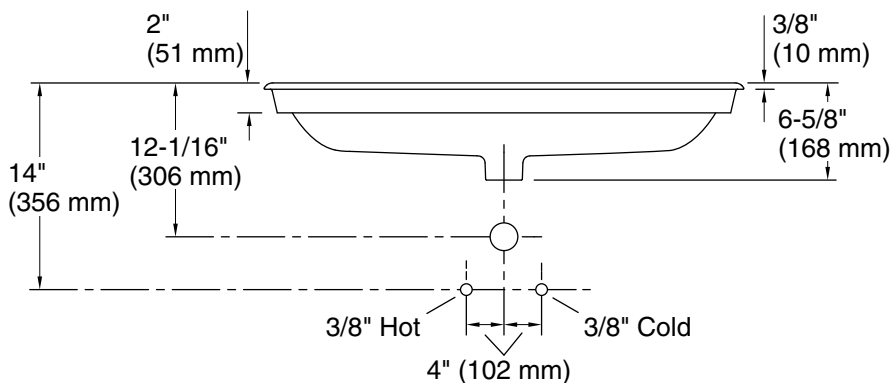

For the most current Specification Sheet, go to www.kohler.com USA or www.kohler.ca Canada

10-18-2024 01:02 - US/CA

THE BOLD LOOK
OF **KOHLER**®

Iron Plains®
 33" oval drop-in / undermount / vessel bathroom sink
K-20213-PFG

Recommended ADA Installation

Technical Information

All product dimensions are nominal.

- Basin configuration: Single Bowl
- Bowl area (Only): Length: 31-13/16" (808 mm)
 Width: 14-7/16" (367 mm)
 Bowl depth: 4-11/16" (120 mm)
 Water depth: 3-1/4" (83 mm)
- With overflow: Yes
- Drain hole: 1-3/4" (44 mm)
- Template: 1319049-7, required, included