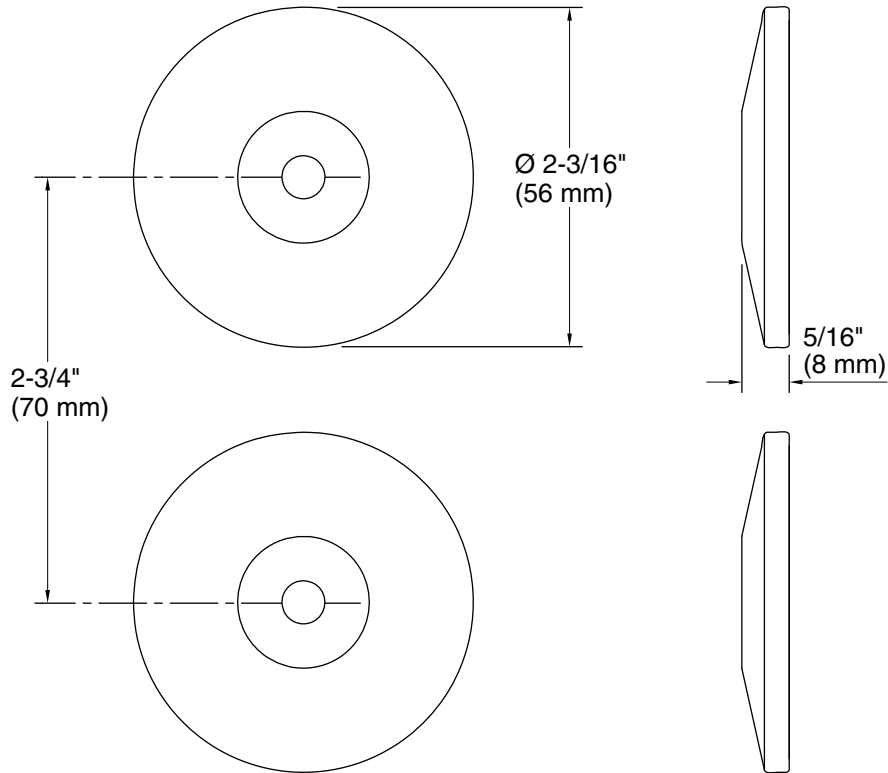

Available Colors/Finishes

Color tiles intended for reference only.

Color	Code	Description
-------	------	-------------

	BRT	
--	-----	--

Technical Information

All product dimensions are nominal.

Material: Brass