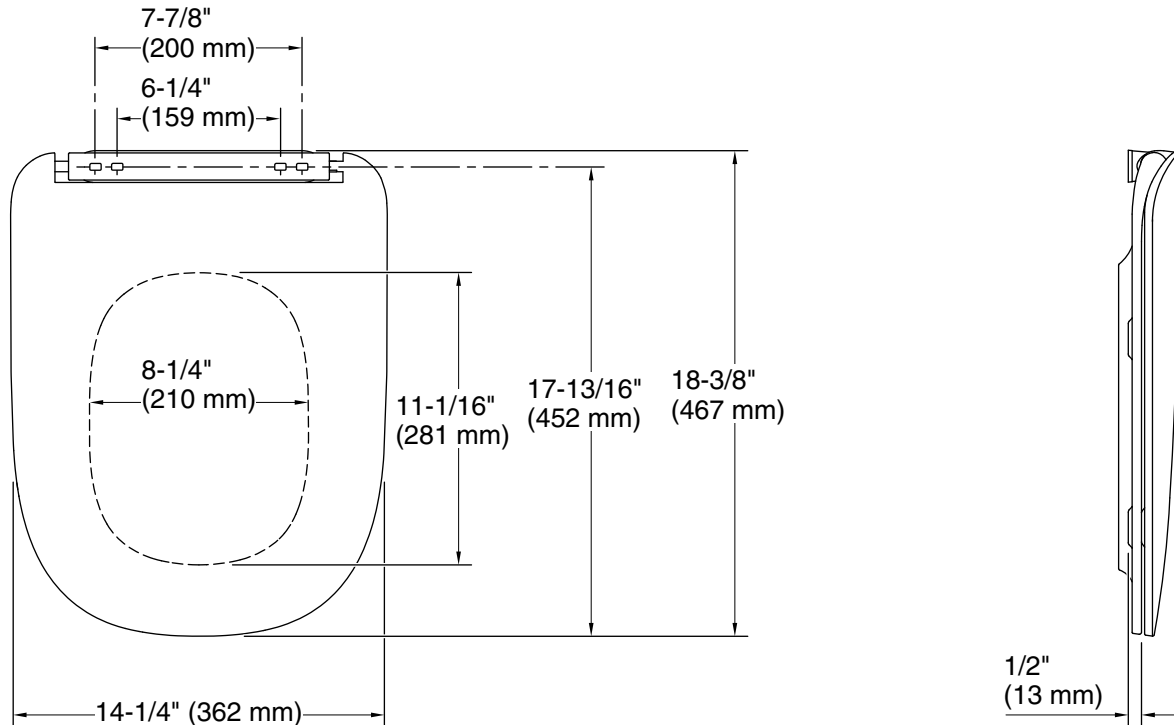

### Technical Information

All product dimensions are nominal.

Seat shape type: Round-front  
Seat front type: Open-front  
Seat hinge type: Check  
Seat-mounting holes: 6-5/16" (160 mm)