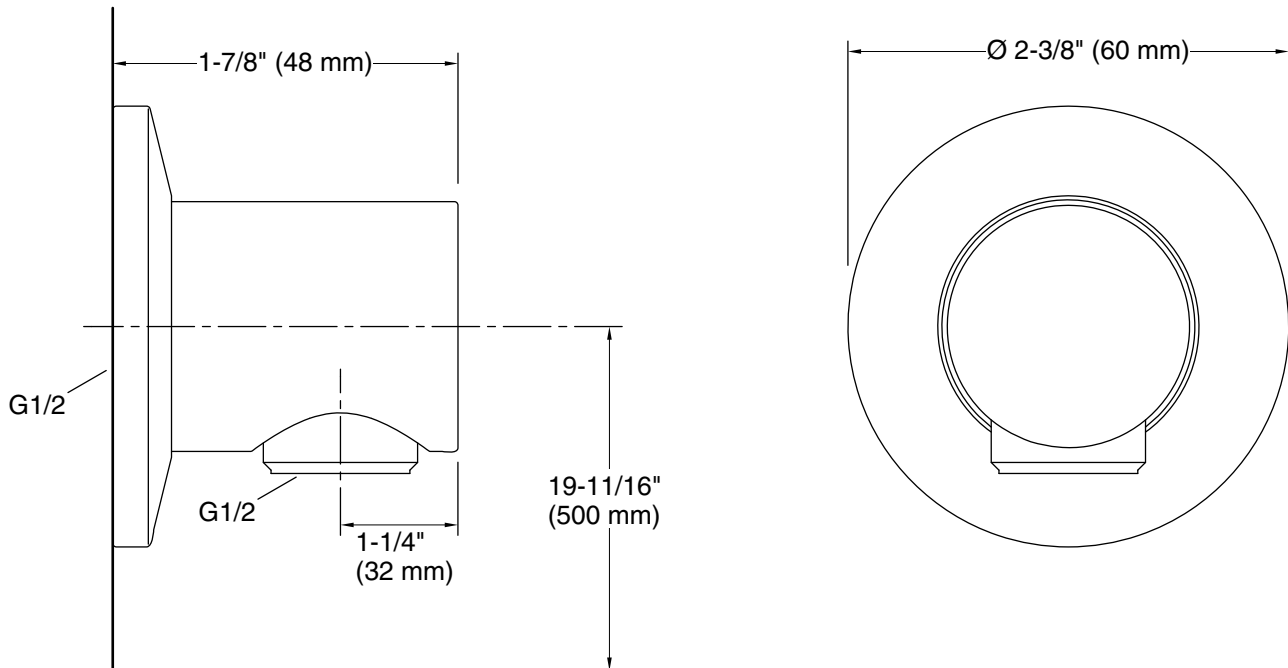

Features

- Includes check valve for backflow prevention
- Coordinates with Components faucets, accessories, and showering components to complete your bathroom
- For use with a handshower and hose (sold separately)

Available Colors/Finishes

Color tiles intended for reference only.

Color	Code	Description
-------	------	-------------

	BRT	
--	-----	--

Technical Information

All product dimensions are nominal.

Notes

Install this product according to the installation instructions.