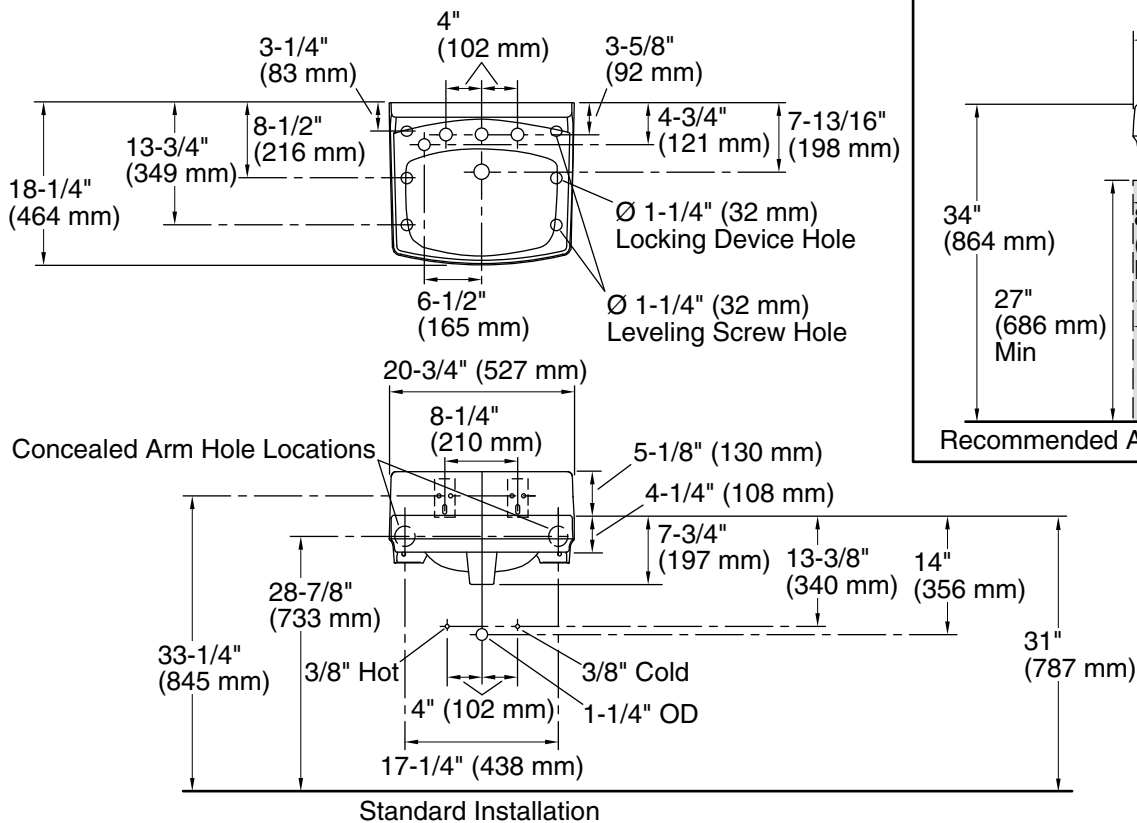

Technical Information

All product dimensions are nominal.

Basin configuration: Single Bowl

Center(s): 8

Bowl area (Center): Length: 10" (254 mm)

Width: 15" (381 mm)

Water depth: 3-1/4" (83 mm)

With overflow: Yes

Number of deck holes: 4

Faucet hole spacing: 8" (203 mm)

Faucet hole(s): 1-3/8" (35 mm)

Soap/Lotion hole: 1-1/4" (32 mm)

Drain hole: 1-3/4" (44 mm)

Notes

Install this product according to the installation instructions.

ADA compliant when installed to the specific requirements of these regulations.