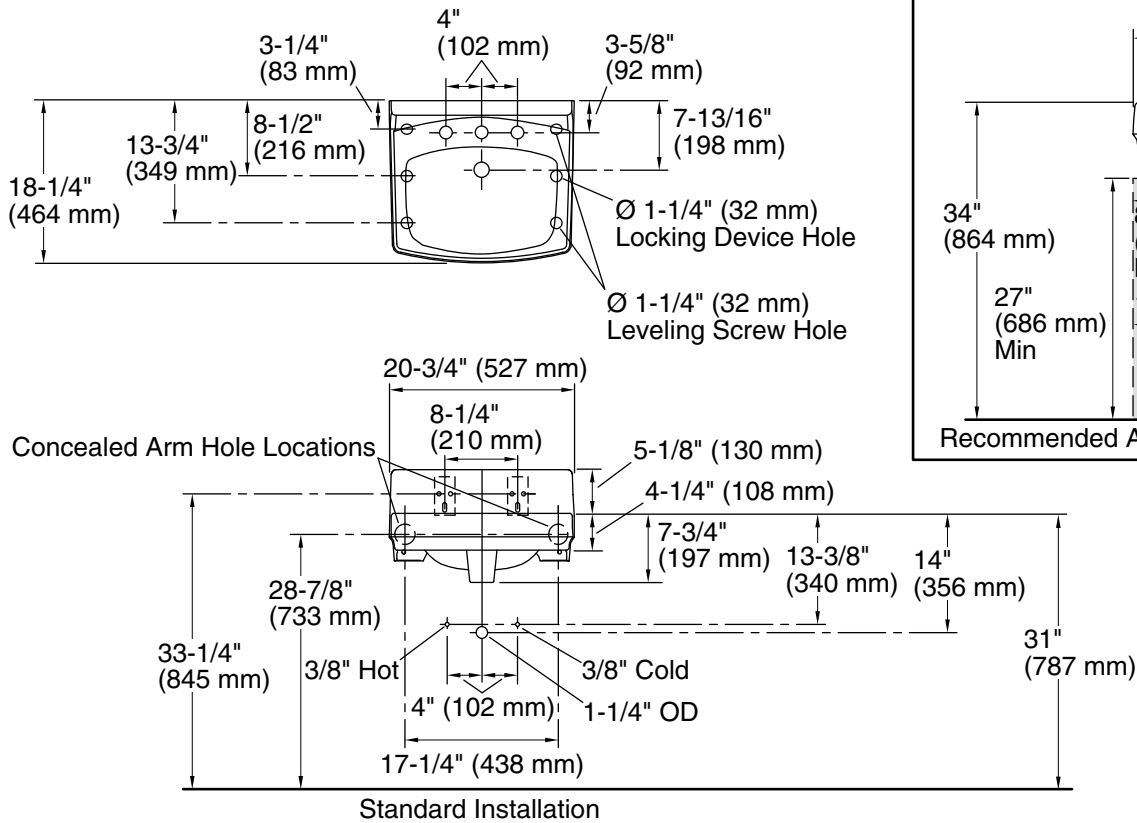

Features

- Made from premium materials that withstand high-volume usage
- 20-3/4"L x 18-1/4"W
- 8" (203 mm) widespread faucet holes
- Includes wall hanger
- With sealed overflow for commercial and hospitals jobs

Color	Code	Description
-------	------	-------------

	0	White
---	---	-------

Technical Information

All product dimensions are nominal.

Basin configuration: Single Bowl
 Center(s): 8" (203 mm)
 Bowl area (Center): Length: 10" (254 mm)
 Width: 15" (381 mm)
 Water depth: 3-1/4" (83 mm)

With overflow: Yes

Number of deck holes: 3

Faucet hole(s): 1-3/8" (35 mm)

Drain hole: 1-3/4" (44 mm)

Notes

Install this product according to the installation instructions.

ADA compliant when installed to the specific requirements of these regulations.