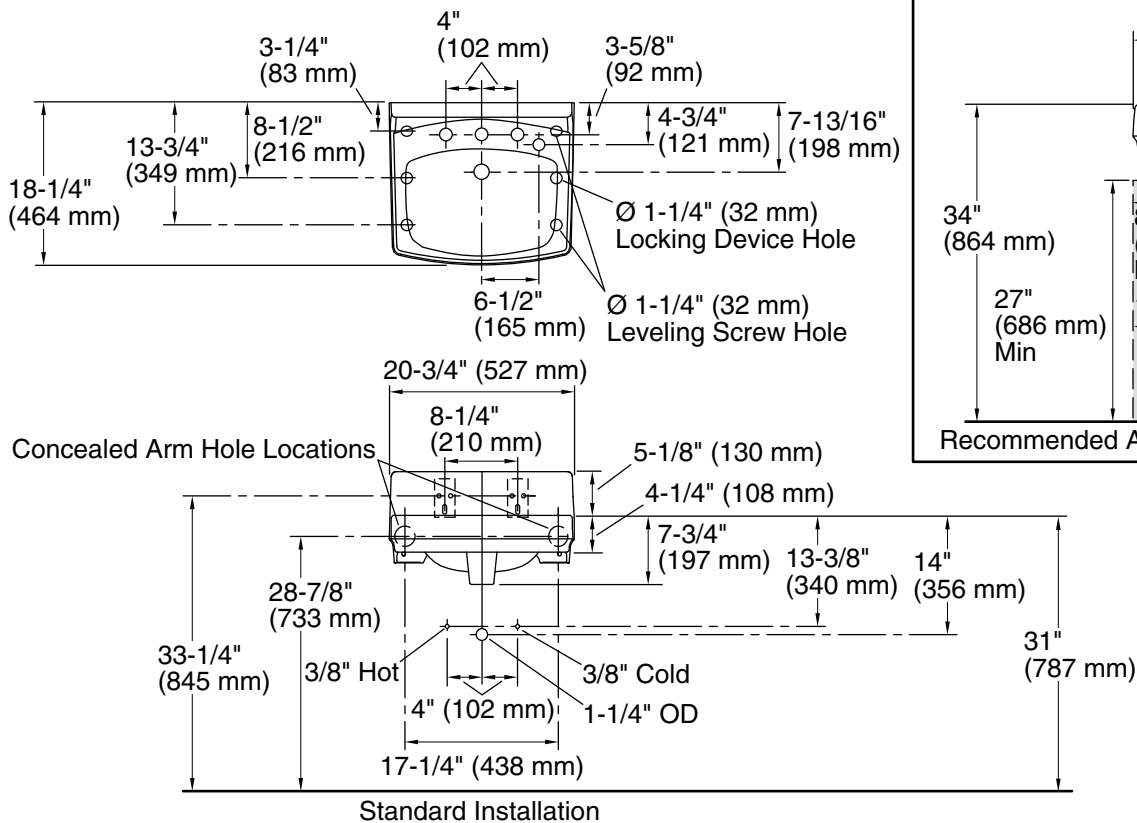

### Features

- Made from premium materials that withstand high-volume usage
- 20-3/4"L x 18-1/4"W
- Faucet sold separately
- Includes wall hanger
- Includes soap dispenser drilling on left

### Technical Information

All product dimensions are nominal.

Basin configuration:	Single Bowl
Center(s):	8" (203 mm)
Bowl area (Center):	Length: 10" (254 mm) Width: 15" (381 mm) Water depth: 3-1/4" (83 mm)
With overflow:	Yes
Number of deck holes:	4
Faucet hole(s):	1-3/8" (35 mm)
Soap/Lotion hole:	1-1/4" (32 mm)
Drain hole:	1-3/4" (44 mm)