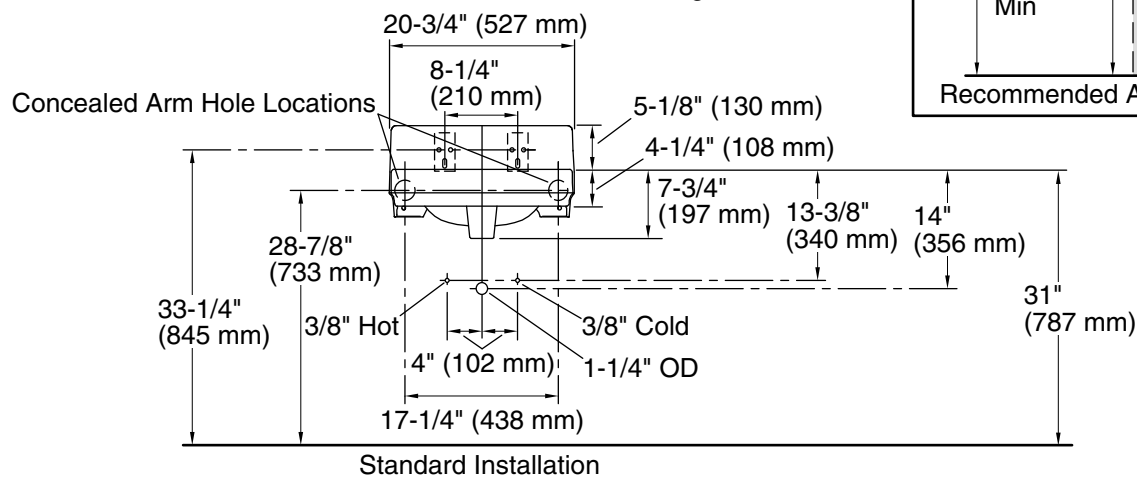

### Technical Information

All product dimensions are nominal.

Basin configuration: Single Bowl  
 Center(s): 8" (203 mm)  
 Bowl area (Center): Length: 10" (254 mm)  
 Width: 15" (381 mm)  
 Water depth: 3-1/4" (83 mm)