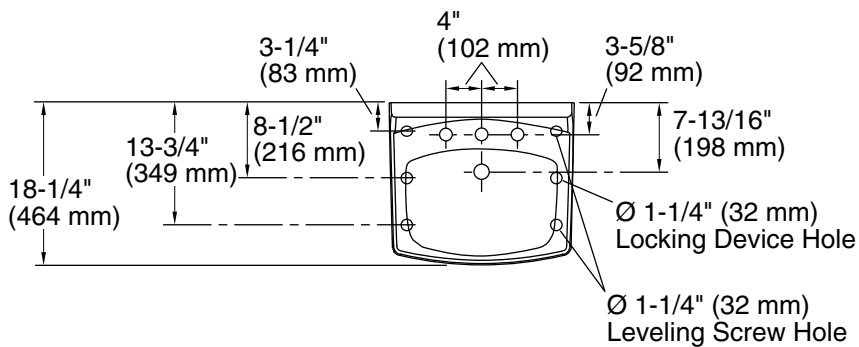

### Technical Information

All product dimensions are nominal.

Basin configuration: Single Bowl  
 Center(s): 8" (203 mm)  
 Bowl area (Center): Length: 10" (254 mm)  
 Width: 15" (381 mm)  
 Water depth: 3-1/4" (83 mm)