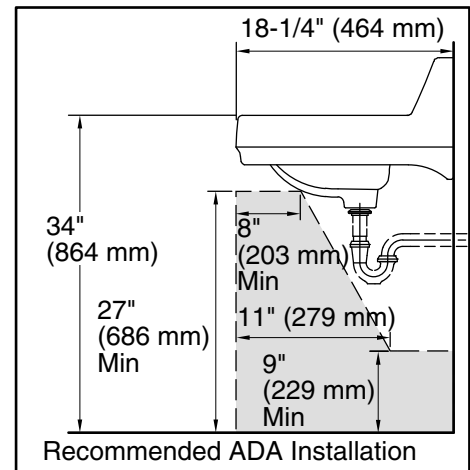

### Features

- Made from premium materials that withstand high-volume usage
- 20-3/4"L x 18-1/4"W
- Faucet sold separately
- Includes wall hanger

### Technical Information

All product dimensions are nominal.

Basin configuration: Single Bowl  
 Center(s): 8" (203 mm)  
 Bowl area (Center): Length: 10" (254 mm)  
 Width: 15" (381 mm)  
 Water depth: 3-1/4" (83 mm)