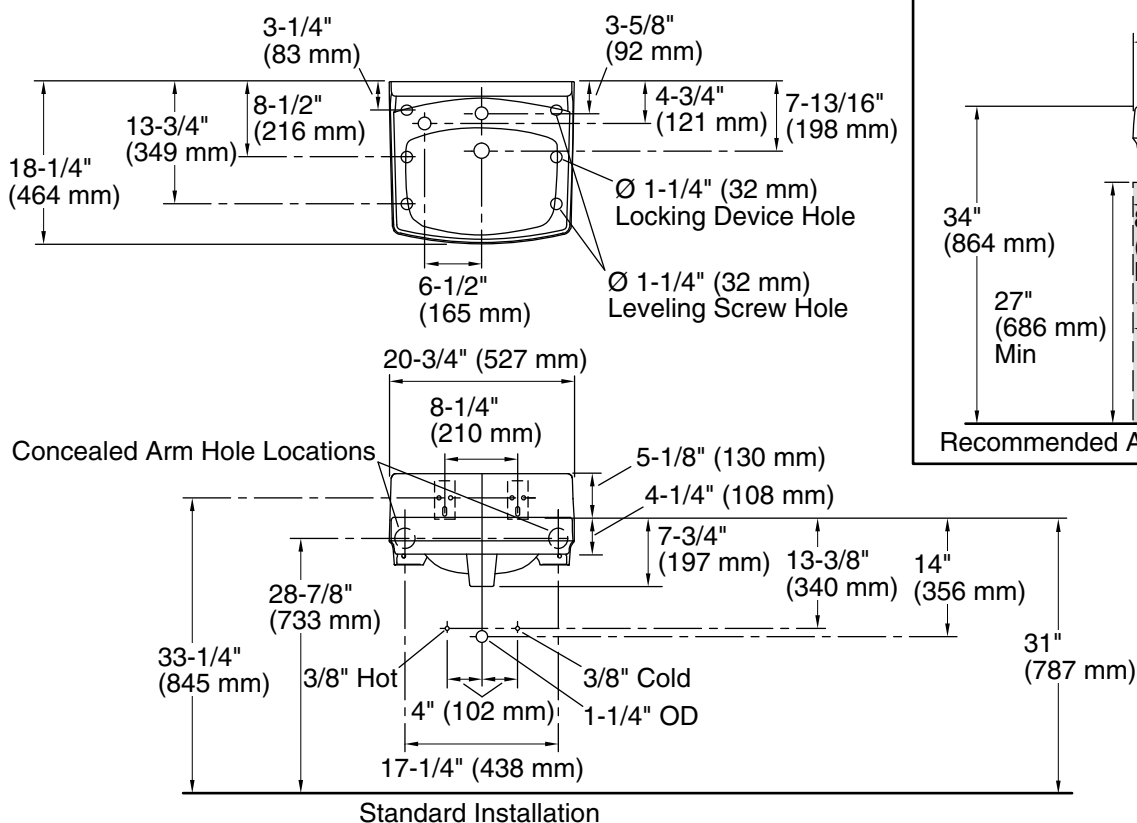

Greenwich™

Wall-Mount Bathroom Sink

K-2031-NL

Features

- Made from premium materials that withstand high-volume usage
- 20-3/4"L x 18-1/4"W
- Single-hole drilling
- Includes wall hanger
- With sealed overflow and soap dispenser drilling on left

THE BOLD LOOK
OF **KOHLER**®

Technical Information

All product dimensions are nominal.

Basin configuration:	Single Bowl
Bowl area (Basin #1):	Length: 10" (254 mm) Width: 15" (381 mm) Water depth: 3-1/4" (83 mm)
With overflow:	Yes
Number of deck holes:	2
Faucet hole(s):	1-3/8" (35 mm)
Soap/Lotion hole:	1-1/4" (32 mm)
Drain hole:	1-3/4" (44 mm)