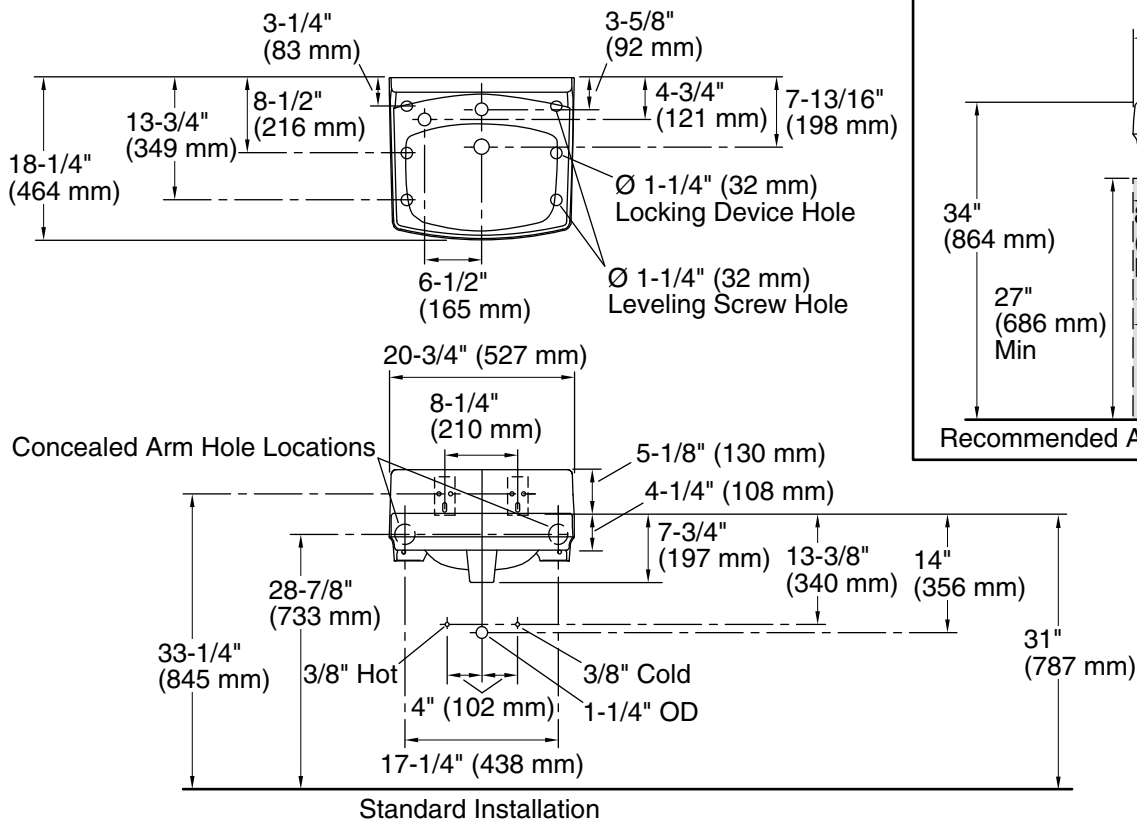

Greenwich™
Wall-Mount Bathroom Sink
K-2031-NL

Features

- Made from premium materials that withstand high-volume usage
- 20-3/4"L x 18-1/4"W
- Single-hole drilling
- Includes wall hanger
- With sealed overflow and soap dispenser drilling on left

Color Code Description

| | | |
|---|---|-------|
|  | 0 | White |
|---|---|-------|

Technical Information

All product dimensions are nominal.

| | |
|-----------------------|--|
| Basin configuration: | Single Bowl |
| Bowl area (Basin #1): | Length: 10" (254 mm) Width: 15" (381 mm) Water depth: 3-1/4" (83 mm) |
| With overflow: | Yes |
| Number of deck holes: | 2 |
| Faucet hole(s): | 1-3/8" (35 mm) |
| Soap/Lotion hole: | 1-1/4" (32 mm) |
| Drain hole: | 1-3/4" (44 mm) |