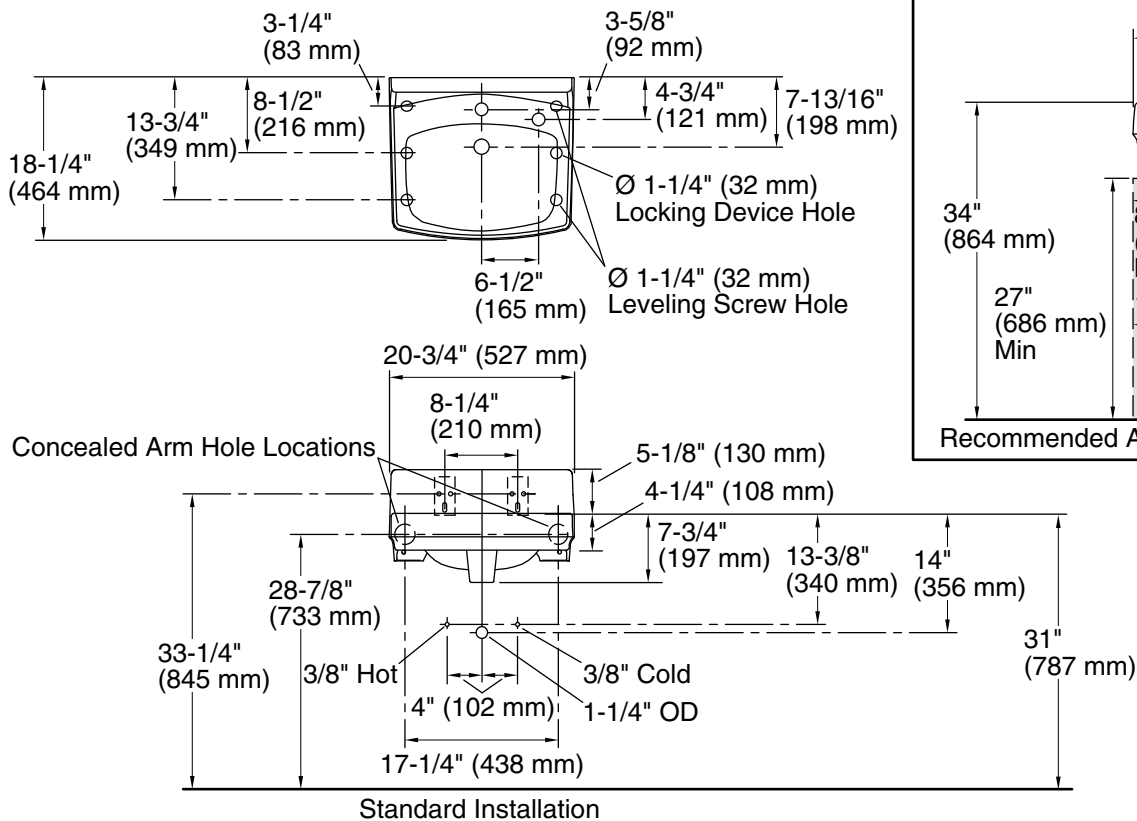

### Features

- Made from premium materials that withstand high-volume usage
- 20-3/4"L x 18-1/4"W
- Single-hole drilling
- Includes wall hanger
- With sealed overflow and soap dispenser drilling on right

### Technical Information

All product dimensions are nominal.

Bowl configuration:	Single Bowl
Bowl area (Basin #1):	Length: 10" (254 mm) Width: 15" (381 mm) Water depth: 3-1/4" (83 mm)
With overflow:	Yes
Number of deck holes:	2
Faucet hole(s):	1-3/8" (35 mm)
Soap/Lotion hole:	1-1/4" (32 mm)
Drain hole:	1-3/4" (44 mm)