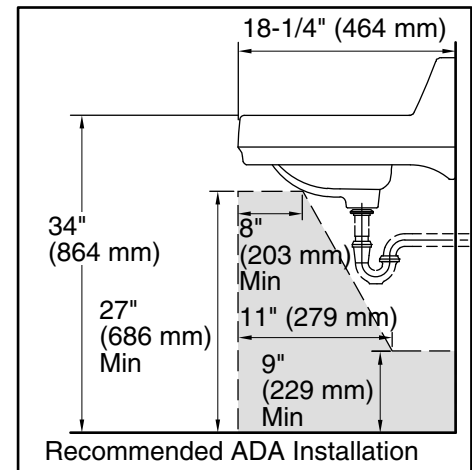

Features

- Made from premium materials that withstand high-volume usage
- 20-3/4"L x 18-1/4"W
- Single-hole drilling
- Includes wall hanger
- With sealed overflow for commercial and hospitals jobs

Material

Color tiles intended for reference only.

Color	Code	Description
-------	------	-------------

	0	White
---	---	-------

Technical Information

All product dimensions are nominal.

Basin configuration:	Single Bowl
Bowl area (Basin #1):	Length: 10" (254 mm) Width: 15" (381 mm) Water depth: 3-1/4" (83 mm)
With overflow:	Yes
Number of deck holes:	1
Faucet hole(s):	1-3/8" (35 mm)
Soap/Lotion hole:	1-1/4" (32 mm)
Drain hole:	1-3/4" (44 mm)