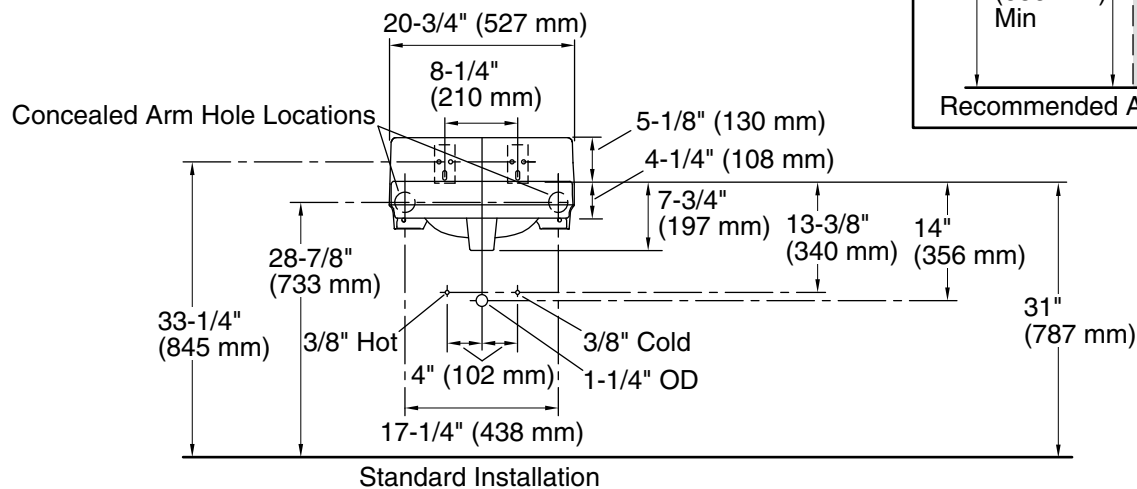

Features

- Made from premium materials that withstand high-volume usage
- 20-3/4"L x 18-1/4"W
- Single-hole drilling
- Includes wall hanger
- With sealed overflow for commercial and hospitals jobs

Material

Color tiles intended for reference only.

Color	Code	Description
-------	------	-------------

	0	White
---	---	-------

Technical Information

All product dimensions are nominal.

Basin configuration:	Single Bowl
Bowl area (Basin #1):	Length: 10" (254 mm) Width: 15" (381 mm) Water depth: 3-1/4" (83 mm)
With overflow:	Yes
Number of deck holes:	1
Faucet hole(s):	1-3/8" (35 mm)
Soap/Lotion hole:	1-1/4" (32 mm)
Drain hole:	1-3/4" (44 mm)