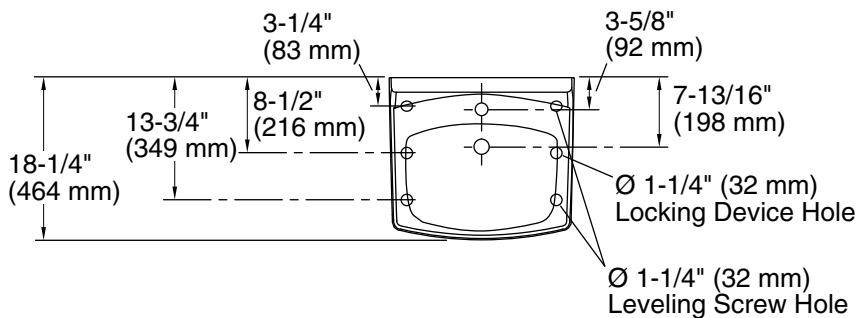

Features

- Made from premium materials that withstand high-volume usage
- 20-3/4"L x 18-1/4"W
- Single-hole drilling
- Includes wall hanger
- With sealed overflow for commercial and hospitals jobs

Material

Color tiles intended for reference only.

Color	Code	Description
-------	------	-------------

	0	White
---	---	-------

Technical Information

All product dimensions are nominal.

Basin configuration:	Single Bowl
Bowl area (Basin #1):	Length: 10" (254 mm) Width: 15" (381 mm) Water depth: 3-1/4" (83 mm)
With overflow:	Yes
Number of deck holes:	1
Faucet hole(s):	1-3/8" (35 mm)
Soap/Lotion hole:	1-1/4" (32 mm)
Drain hole:	1-3/4" (44 mm)