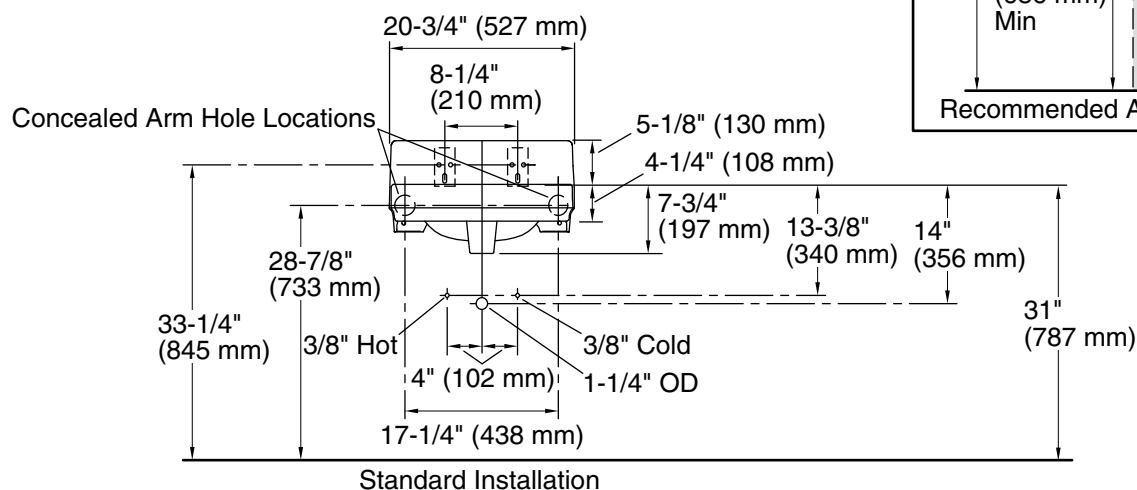

Features

- Made from premium materials that withstand high-volume usage
- 20-3/4"L x 18-1/4"W
- Faucet sold separately
- Includes wall hanger
- Includes soap dispenser drilling on right

Material

- Vitreous china

Color tiles intended for reference only.

Color	Code	Description
-------	------	-------------

	0	White
---	---	-------

Technical Information

All product dimensions are nominal.

Basin configuration:	Single Bowl
Bowl area (Basin #1):	Length: 10" (254 mm) Width: 15" (381 mm) Water depth: 3-1/4" (83 mm)
With overflow:	Yes
Number of deck holes:	1
Faucet hole(s):	1-3/8" (35 mm)
Soap/Lotion hole:	1-1/4" (32 mm)
Drain hole:	1-3/4" (44 mm)