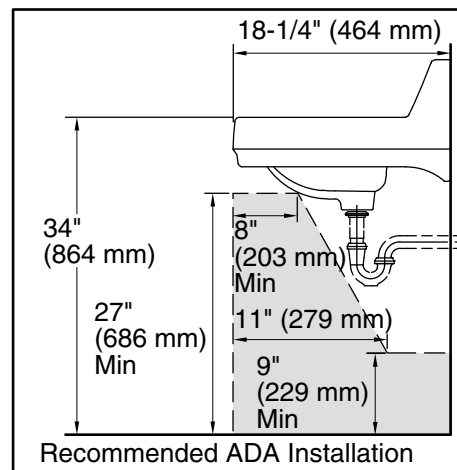

Features

- Made from premium materials that withstand high-volume usage
- 20-3/4"L x 18-1/4"W
- Faucet sold separately
- Includes wall hanger
- Includes soap dispenser drilling on right

Material

- Vitreous china

Color tiles intended for reference only.

Color	Code	Description
-------	------	-------------

	0	White
---	---	-------

Technical Information

All product dimensions are nominal.

Basin configuration:	Single Bowl
Bowl area (Basin #1):	Length: 10" (254 mm) Width: 15" (381 mm) Water depth: 3-1/4" (83 mm)
With overflow:	Yes
Number of deck holes:	1
Faucet hole(s):	1-3/8" (35 mm)
Soap/Lotion hole:	1-1/4" (32 mm)
Drain hole:	1-3/4" (44 mm)