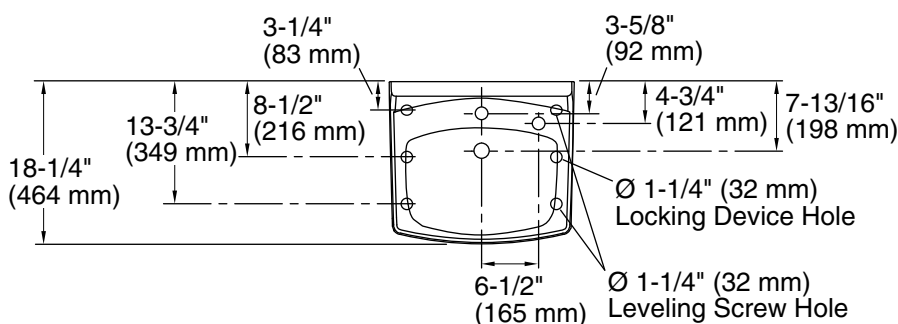

Features

- Made from premium materials that withstand high-volume usage
- 20-3/4"L x 18-1/4"W
- Faucet sold separately
- Includes wall hanger
- Includes soap dispenser drilling on right

Material

- Vitreous china

Color tiles intended for reference only.

Color	Code	Description
-------	------	-------------

	0	White
---	---	-------

Technical Information

All product dimensions are nominal.

Basin configuration:	Single Bowl
Bowl area (Basin #1):	Length: 10" (254 mm) Width: 15" (381 mm) Water depth: 3-1/4" (83 mm)
With overflow:	Yes
Number of deck holes:	1
Faucet hole(s):	1-3/8" (35 mm)
Soap/Lotion hole:	1-1/4" (32 mm)
Drain hole:	1-3/4" (44 mm)