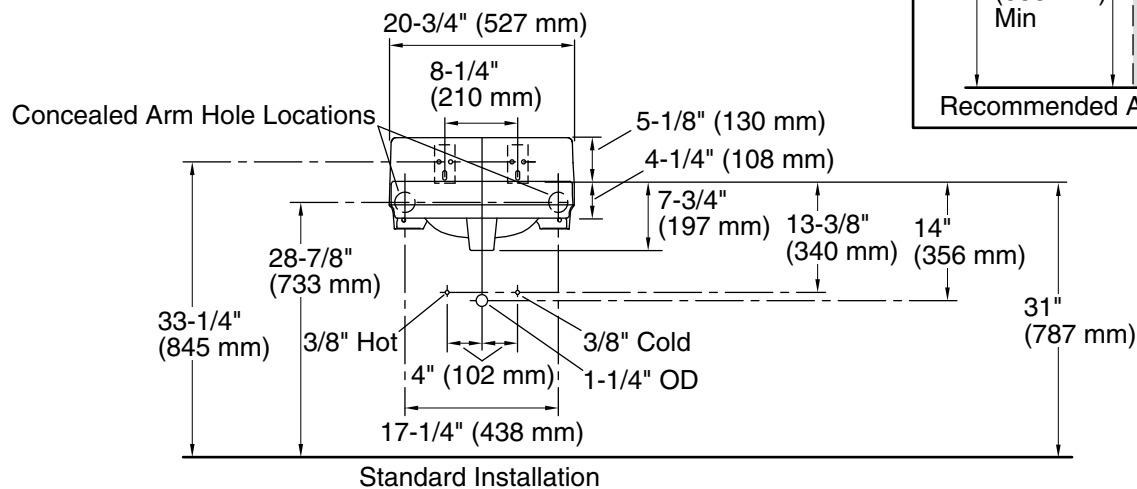

Features

- Made from premium materials that withstand high-volume usage
- 20-3/4"L x 18-1/4"W
- Faucet sold separately
- Includes wall hanger

Material

- Vitreous china

Installation

- Wall-mount
- Drilled for concealed arm carrier installation

	0	White
---	---	-------

Technical Information

All product dimensions are nominal.

Basin configuration:	Single Bowl
Bowl area (Basin #1):	Length: 10" (254 mm) Width: 15" (381 mm) Water depth: 3-1/4" (83 mm)
With overflow:	Yes
Number of deck holes:	1
Faucet hole(s):	1-3/8" (35 mm)
Soap/Lotion hole:	1-1/4" (32 mm)
Drain hole:	1-3/4" (44 mm)