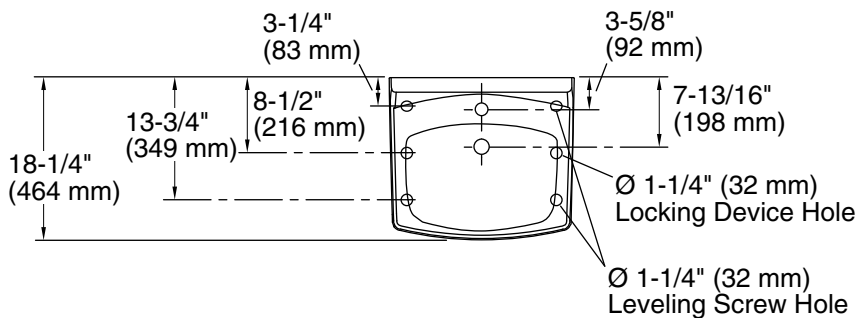

Features

- Made from premium materials that withstand high-volume usage
- 20-3/4"L x 18-1/4"W
- Faucet sold separately
- Includes wall hanger

Material

- Vitreous china

Installation

- Wall-mount
- Drilled for concealed arm carrier installation

	0	White
---	---	-------

Technical Information

All product dimensions are nominal.

Basin configuration:	Single Bowl
Bowl area (Basin #1):	Length: 10" (254 mm) Width: 15" (381 mm) Water depth: 3-1/4" (83 mm)
With overflow:	Yes
Number of deck holes:	1
Faucet hole(s):	1-3/8" (35 mm)
Soap/Lotion hole:	1-1/4" (32 mm)
Drain hole:	1-3/4" (44 mm)