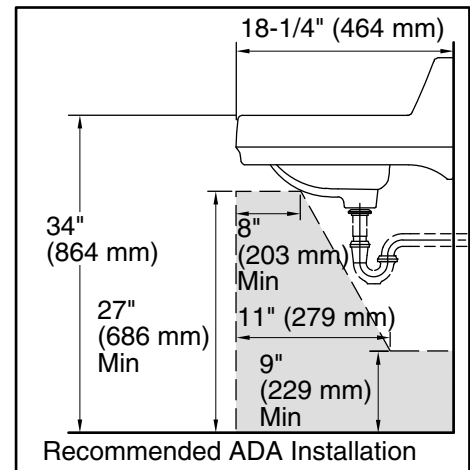

Features

- Made from premium materials that withstand high-volume usage
- 20-3/4"L x 18-1/4"W
- Faucet sold separately
- Includes wall hanger

Material

- Vitreous china

Installation

- Wall-mount
- Drilled for concealed arm carrier installation

	0	White
---	---	-------

Technical Information

All product dimensions are nominal.

Basin configuration:	Single Bowl
Bowl area (Basin #1):	Length: 10" (254 mm) Width: 15" (381 mm) Water depth: 3-1/4" (83 mm)
With overflow:	Yes
Number of deck holes:	1
Faucet hole(s):	1-3/8" (35 mm)
Soap/Lotion hole:	1-1/4" (32 mm)
Drain hole:	1-3/4" (44 mm)