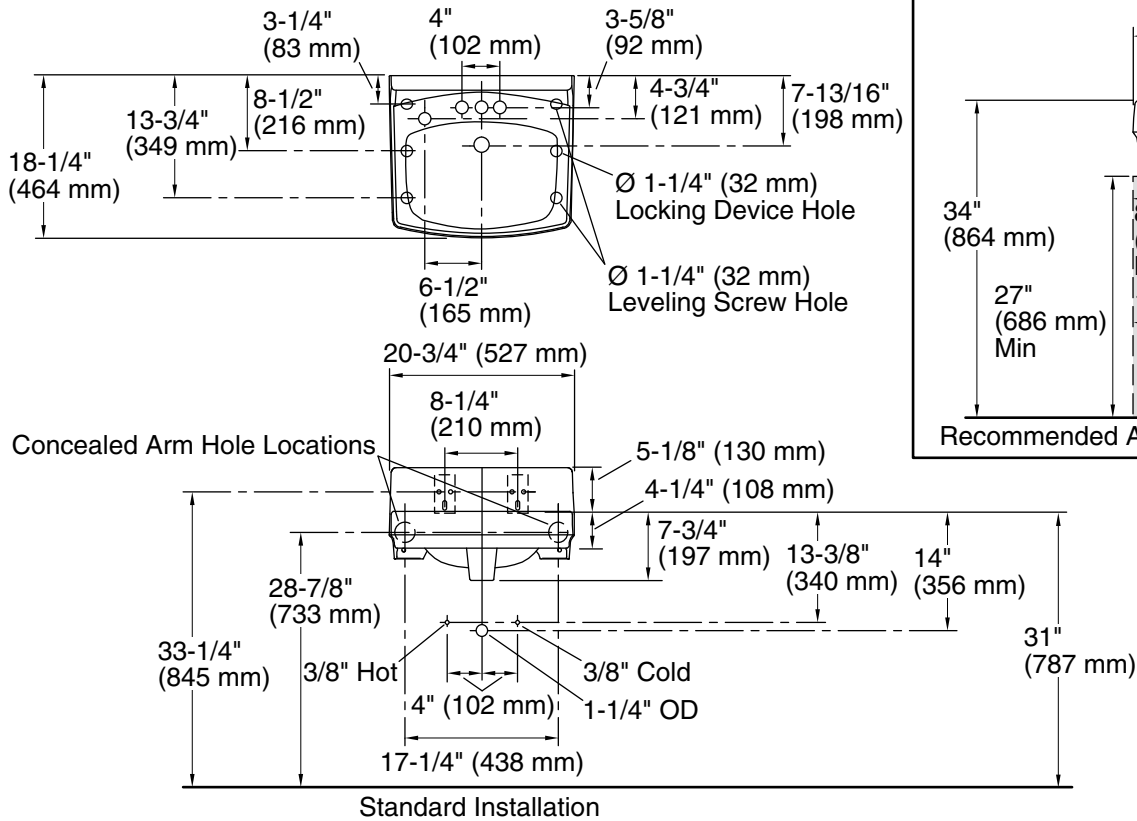

Features

- Made from premium materials that withstand high-volume usage
- 20-3/4"L x 18-1/4"W
- Faucet sold separately
- Includes wall hanger

Material

- Vitreous china

Installation

- Wall-mount
- Drilled for concealed arm carrier installation

	0	White
---	---	-------

Technical Information

All product dimensions are nominal.

Basin configuration: Single Bowl

Center(s): 4

Bowl area (Center): Length: 10" (254 mm)

Width: 15" (381 mm)

Water depth: 3-1/4" (83 mm)

With overflow: Yes

Number of deck holes: 4

Faucet hole spacing: 4" (102 mm)

Faucet hole(s): 1-1/4" (32 mm)

Soap/Lotion hole: 1-1/4" (32 mm)

Drain hole: 1-3/4" (44 mm)

Notes

Install this product according to the installation instructions.