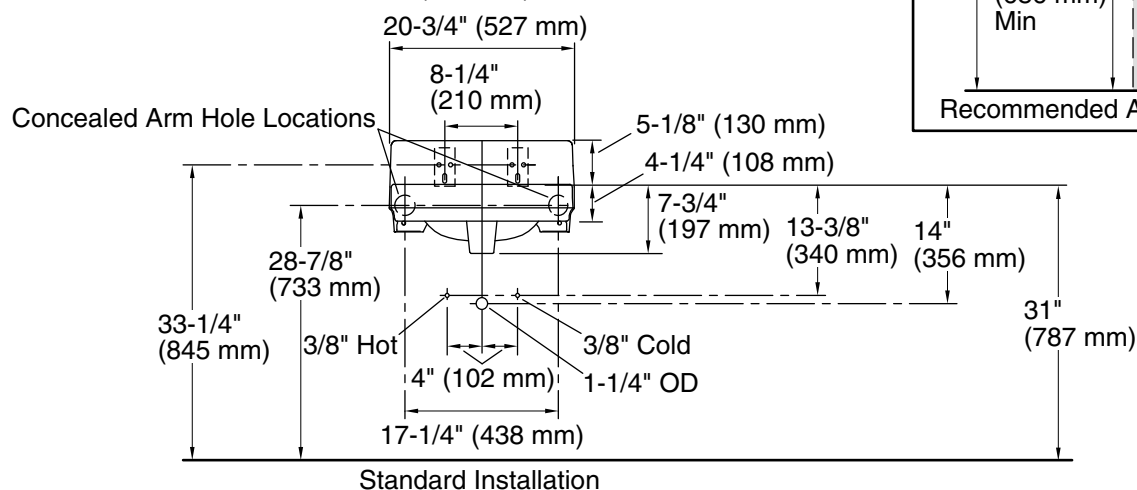

**Greenwich™**  
Wall-Mount Bathroom Sink  
**K-2032-NL**

**Features**

- Made from premium materials that withstand high-volume usage
- 20-3/4"L x 18-1/4"W
- 4" center drilling
- Includes wall hanger
- With sealed overflow and soap dispenser drilling on left

### Technical Information

All product dimensions are nominal.

Basin configuration:	Single Bowl
Center(s):	4" (102 mm)
Bowl area (Basin #1):	Length: 10" (254 mm) Width: 15" (381 mm) Water depth: 3-1/4" (83 mm)
With overflow:	Yes
Number of deck holes:	4
Faucet hole(s):	1-1/4" (32 mm)
Soap/Lotion hole:	1-1/4" (32 mm)
Drain hole:	1-3/4" (44 mm)