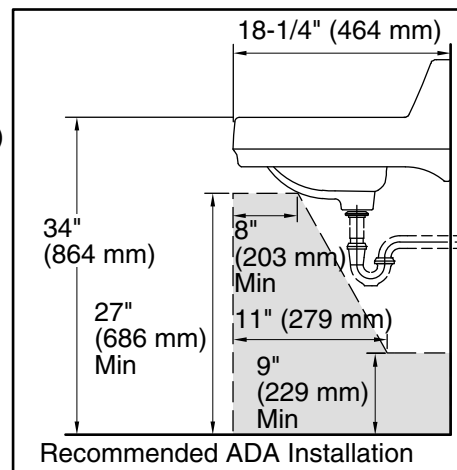

**Greenwich™**  
Wall-Mount Bathroom Sink  
**K-2032-NL**

**Features**

- Made from premium materials that withstand high-volume usage
- 20-3/4"L x 18-1/4"W
- 4" center drilling
- Includes wall hanger
- With sealed overflow and soap dispenser drilling on left

### Technical Information

All product dimensions are nominal.

Basin configuration:	Single Bowl
Center(s):	4" (102 mm)
Bowl area (Basin #1):	Length: 10" (254 mm) Width: 15" (381 mm) Water depth: 3-1/4" (83 mm)
With overflow:	Yes
Number of deck holes:	4
Faucet hole(s):	1-1/4" (32 mm)
Soap/Lotion hole:	1-1/4" (32 mm)
Drain hole:	1-3/4" (44 mm)