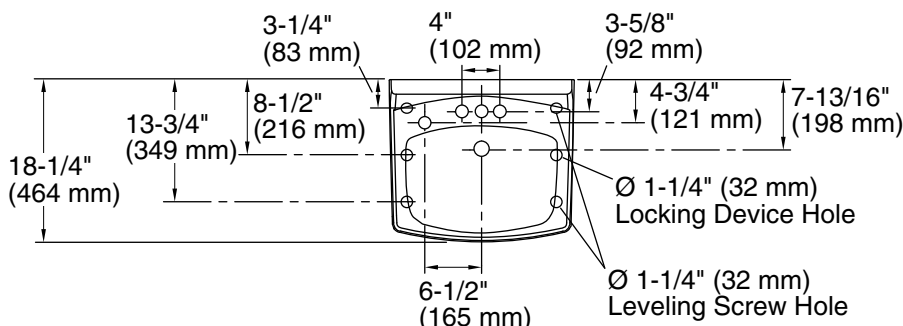

**Greenwich™**  
Wall-Mount Bathroom Sink  
**K-2032-NL**

**Features**

- Made from premium materials that withstand high-volume usage
- 20-3/4"L x 18-1/4"W
- 4" center drilling
- Includes wall hanger
- With sealed overflow and soap dispenser drilling on left

### Technical Information

All product dimensions are nominal.

Basin configuration:	Single Bowl
Center(s):	4" (102 mm)
Bowl area (Basin #1):	Length: 10" (254 mm) Width: 15" (381 mm) Water depth: 3-1/4" (83 mm)
With overflow:	Yes
Number of deck holes:	4
Faucet hole(s):	1-1/4" (32 mm)
Soap/Lotion hole:	1-1/4" (32 mm)
Drain hole:	1-3/4" (44 mm)