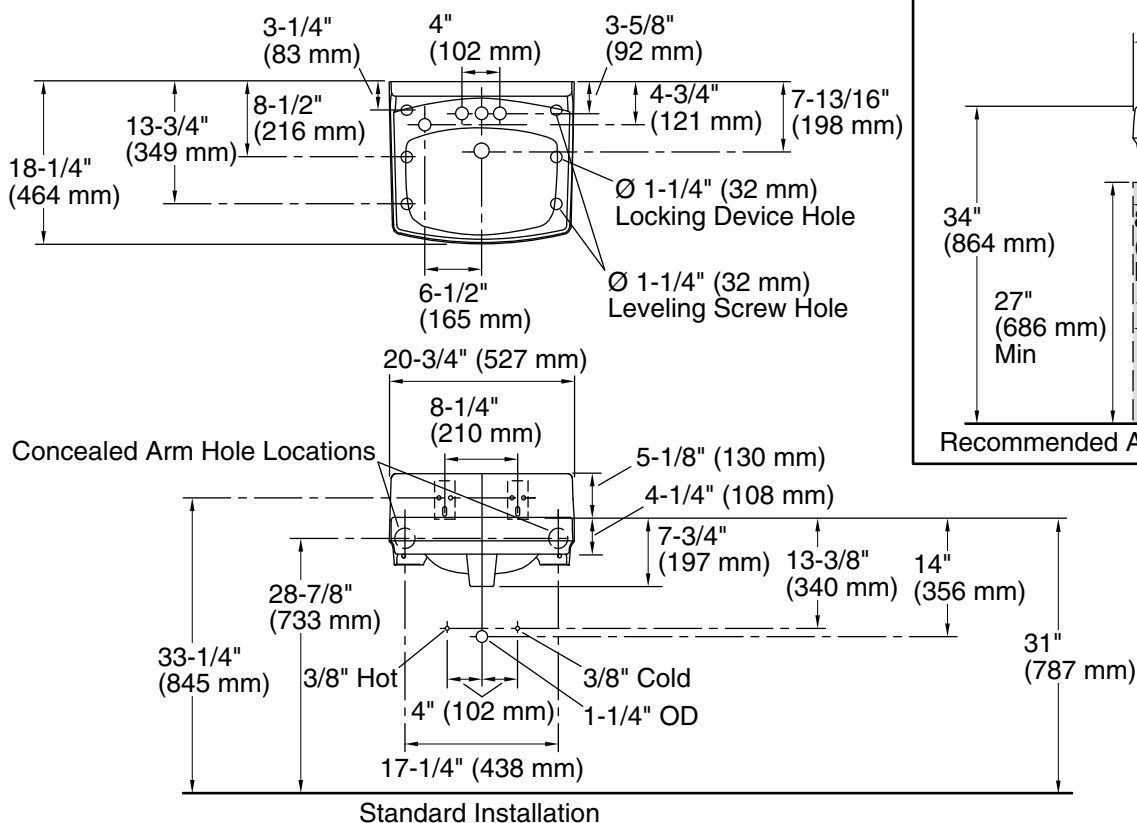

Features

- Made from premium materials that withstand high-volume usage
- 20-3/4"L x 18-1/4"W
- 4" center drilling
- Includes wall hanger
- With sealed overflow and soap dispenser drilling on left

Material

Technical Information

All product dimensions are nominal.

Bowl configuration:	Single Bowl
Center(s):	4
Bowl area (Basin #1):	Length: 10" (254 mm) Width: 15" (381 mm) Water depth: 3-1/4" (83 mm)
With overflow:	Yes
Number of deck holes:	4
Faucet hole spacing:	4" (102 mm)
Faucet hole(s):	1-1/4" (32 mm)
Soap/Lotion hole:	1-1/4" (32 mm)
Drain hole:	1-3/4" (44 mm)