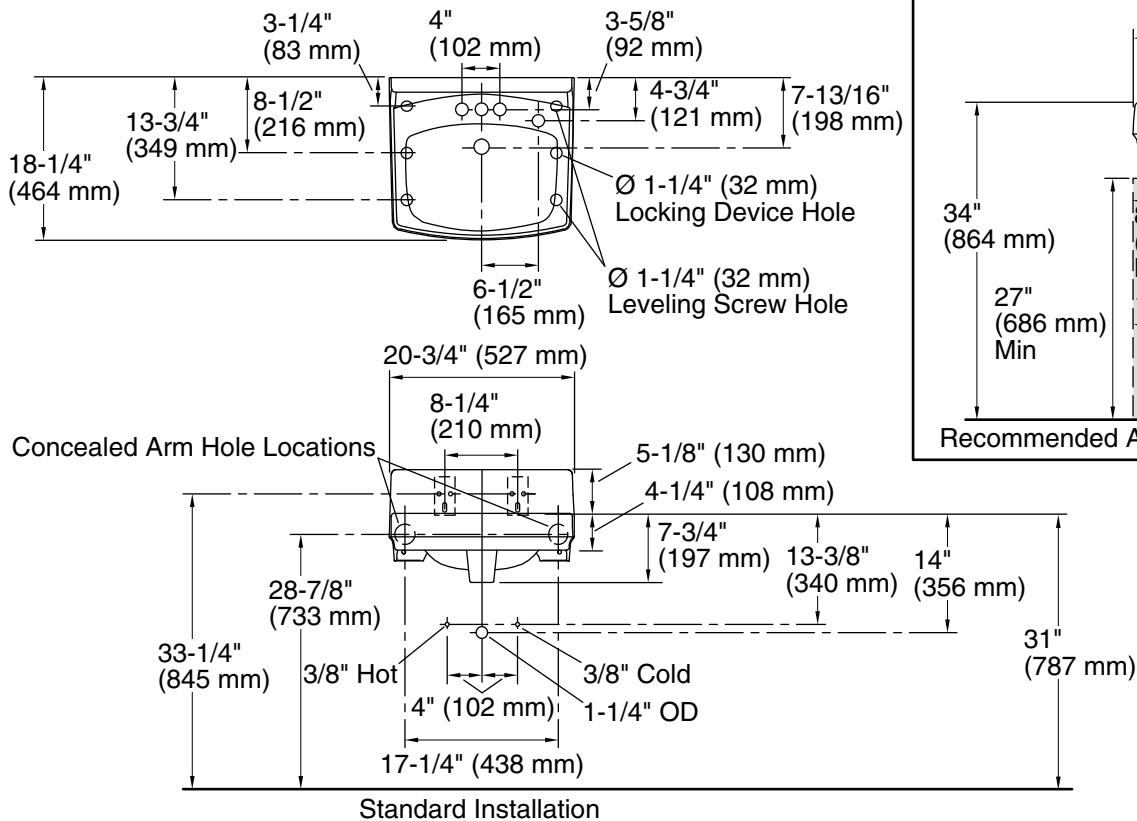

Features

- Made from premium materials that withstand high-volume usage
- 20-3/4"L x 18-1/4"W
- 4" center drilling
- Includes wall hanger
- With sealed overflow and soap dispenser drilling on right

Material

- Vitreous china

Installation

- Wall-mount

Recommended Products/Accessories

- K-8998 P-Trap
- K-23726 Drain treatment
- K-23725 Cast iron cleaner

ADA

Codes/Standards

ASME A112.19.2/CSA B45.1
ADA
ICC/ANSI A117.1
IAPMO Certification

	0	White
---	---	-------

Technical Information

All product dimensions are nominal.

Basin configuration:	Single Bowl
Center(s):	4" (102 mm)
Bowl area (Basin #1):	Length: 10" (254 mm) Width: 15" (381 mm) Water depth: 3-1/4" (83 mm)
With overflow:	Yes
Number of deck holes:	4
Faucet hole(s):	1-1/4" (32 mm)
Soap/Lotion hole:	1-1/4" (32 mm)
Drain hole:	1-3/4" (44 mm)