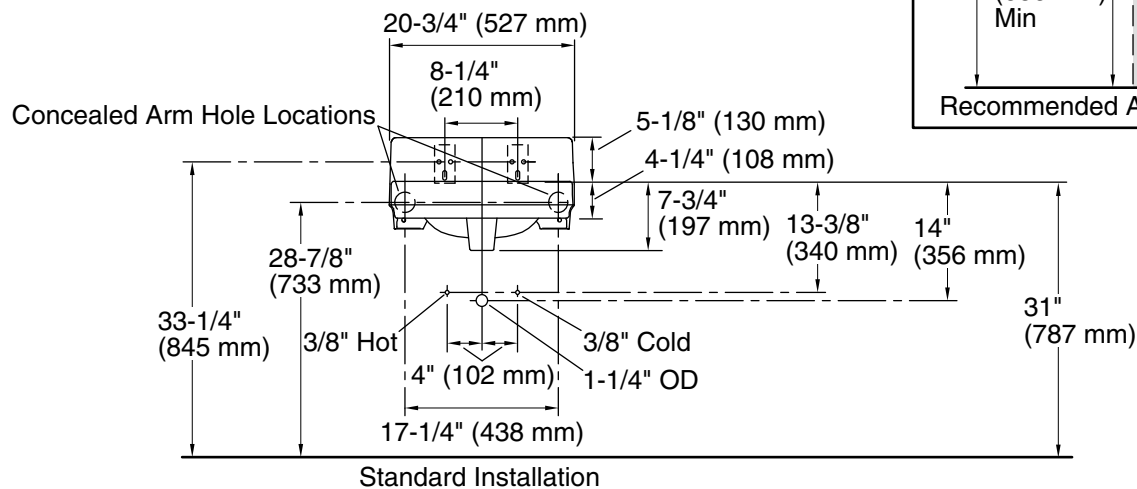

### Technical Information

All product dimensions are nominal.

Basin configuration:	Single Bowl
Center(s):	4" (102 mm)
Bowl area (Basin #1):	Length: 10" (254 mm) Width: 15" (381 mm) Water depth: 3-1/4" (83 mm)
With overflow:	Yes
Number of deck holes:	3
Faucet hole(s):	1-1/4" (32 mm)
Soap/Lotion hole:	1-1/4" (32 mm)
Drain hole:	1-3/4" (44 mm)