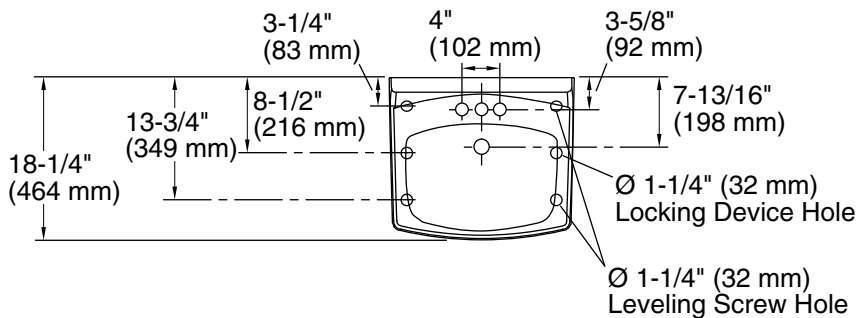

### Technical Information

All product dimensions are nominal.

Basin configuration:	Single Bowl
Center(s):	4" (102 mm)
Bowl area (Basin #1):	Length: 10" (254 mm) Width: 15" (381 mm) Water depth: 3-1/4" (83 mm)
With overflow:	Yes
Number of deck holes:	3
Faucet hole(s):	1-1/4" (32 mm)
Soap/Lotion hole:	1-1/4" (32 mm)
Drain hole:	1-3/4" (44 mm)