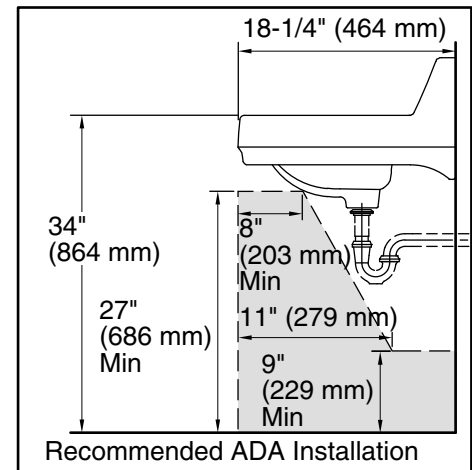

### Features

- Made from premium materials that withstand high-volume usage
- 20-3/4"L x 18-1/4"W
- 4" center drilling
- Includes wall hanger
- With sealed overflow for commercial and hospitals jobs

### Technical Information

All product dimensions are nominal.

Basin configuration:	Single Bowl
Center(s):	4" (102 mm)
Bowl area (Basin #1):	Length: 10" (254 mm) Width: 15" (381 mm) Water depth: 3-1/4" (83 mm)
With overflow:	Yes
Number of deck holes:	3
Faucet hole(s):	1-1/4" (32 mm)
Soap/Lotion hole:	1-1/4" (32 mm)
Drain hole:	1-3/4" (44 mm)