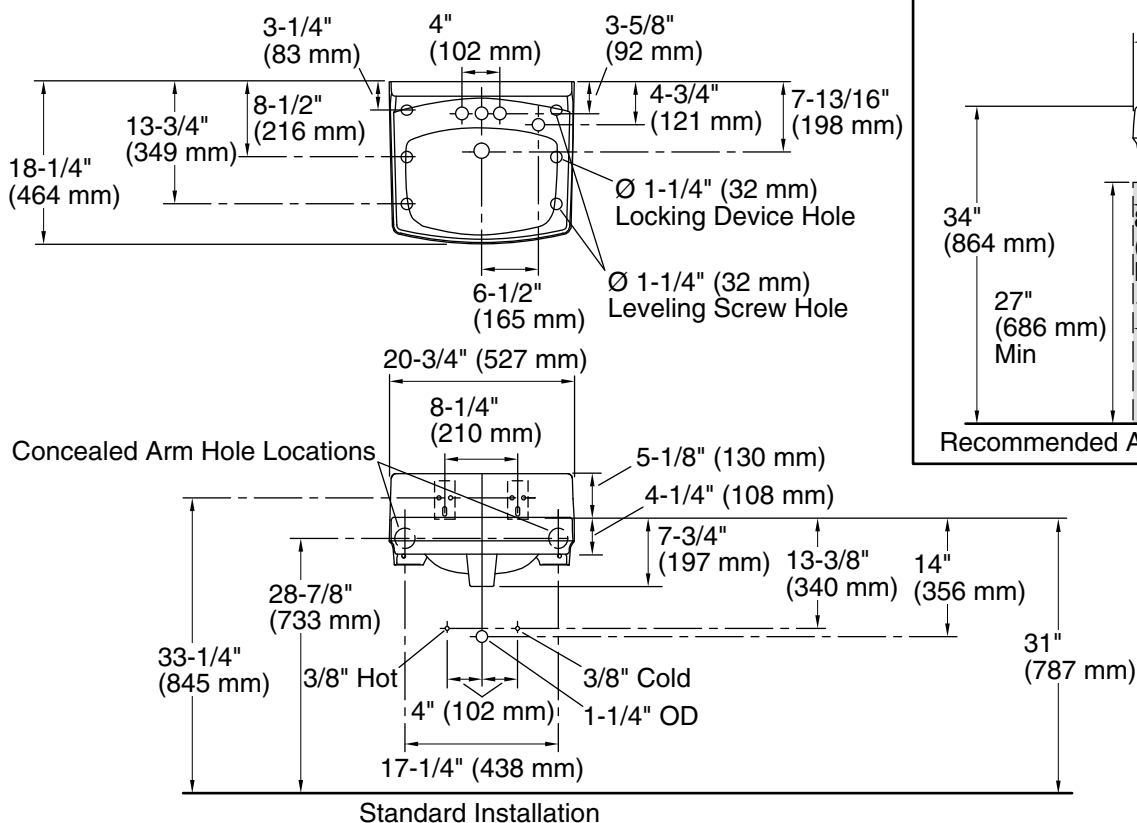

Greenwich™
Wall-Mount Bathroom Sink
K-2032-R

Features

- Made from premium materials that withstand high-volume usage
- 20-3/4"L x 18-1/4"W
- Faucet sold separately
- Includes wall hanger

Material

- Vitreous china

Technical Information

All product dimensions are nominal.

| | |
|-----------------------|--|
| Basin configuration: | Single Bowl |
| Center(s): | 4" (102 mm) |
| Bowl area (Center): | Length: 10" (254 mm) Width: 15" (381 mm) Water depth: 3-1/4" (83 mm) |
| With overflow: | Yes |
| Number of deck holes: | 4 |
| Faucet hole(s): | 1-1/4" (32 mm) |
| Soap/Lotion hole: | 1-1/4" (32 mm) |
| Drain hole: | 1-3/4" (44 mm) |