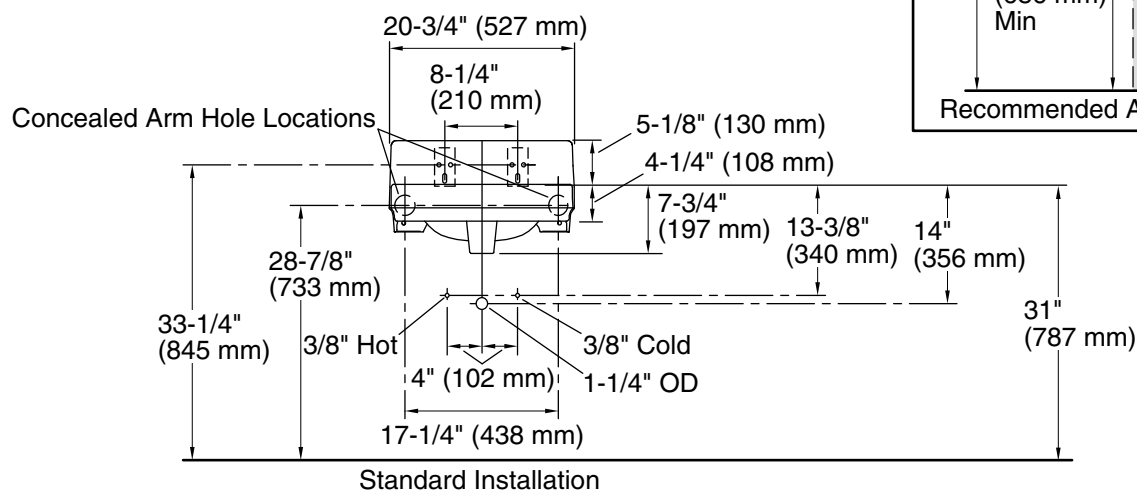

### Technical Information

All product dimensions are nominal.

Basin configuration: Single Bowl  
Center(s): 4" (102 mm)  
Bowl area (Center): Length: 10" (254 mm)  
Width: 15" (381 mm)  
Water depth: 3-1/4" (83 mm)