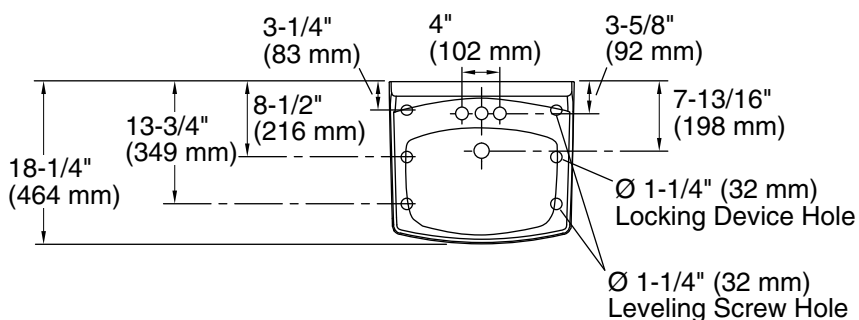

### Technical Information

All product dimensions are nominal.

Basin configuration: Single Bowl  
Center(s): 4" (102 mm)  
Bowl area (Center): Length: 10" (254 mm)  
Width: 15" (381 mm)  
Water depth: 3-1/4" (83 mm)