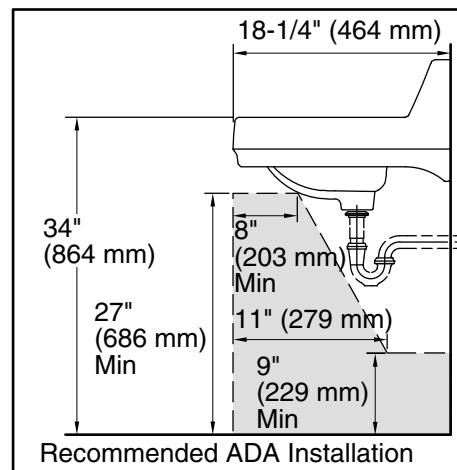

## Features

- Made from premium materials that withstand high-volume usage
- 20-3/4"L x 18-1/4"W
- Faucet sold separately
- Includes wall hanger

### Technical Information

All product dimensions are nominal.

Basin configuration: Single Bowl  
Center(s): 4" (102 mm)  
Bowl area (Center): Length: 10" (254 mm)  
Width: 15" (381 mm)  
Water depth: 3-1/4" (83 mm)