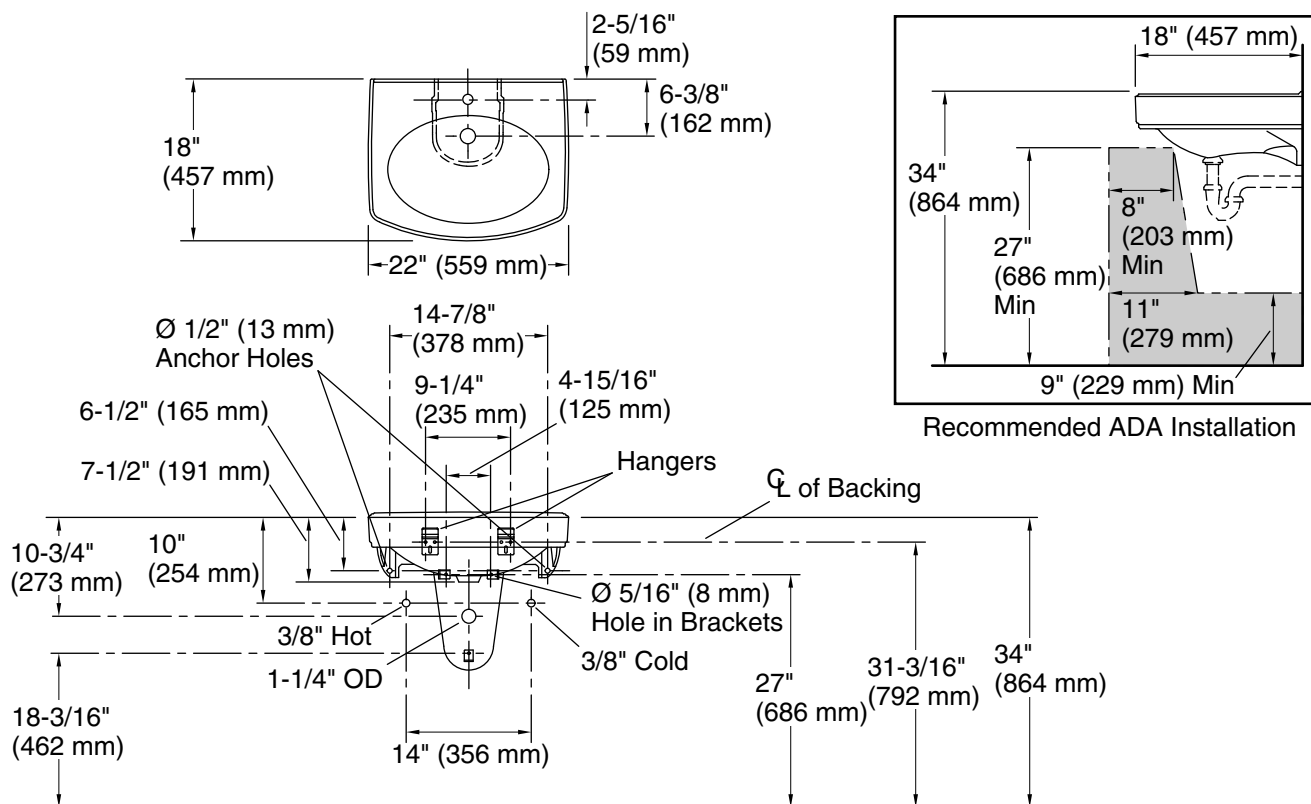

### Technical Information

All product dimensions are nominal.

Basin configuration:	Single Bowl
Bowl area (Only):	Length: 18" (457 mm) Width: 12" (305 mm) Water depth: 4" (102 mm)
With overflow:	Yes
Number of deck holes:	1
Faucet hole(s):	1-3/8" (35 mm)
Drain hole:	1-3/4" (44 mm)