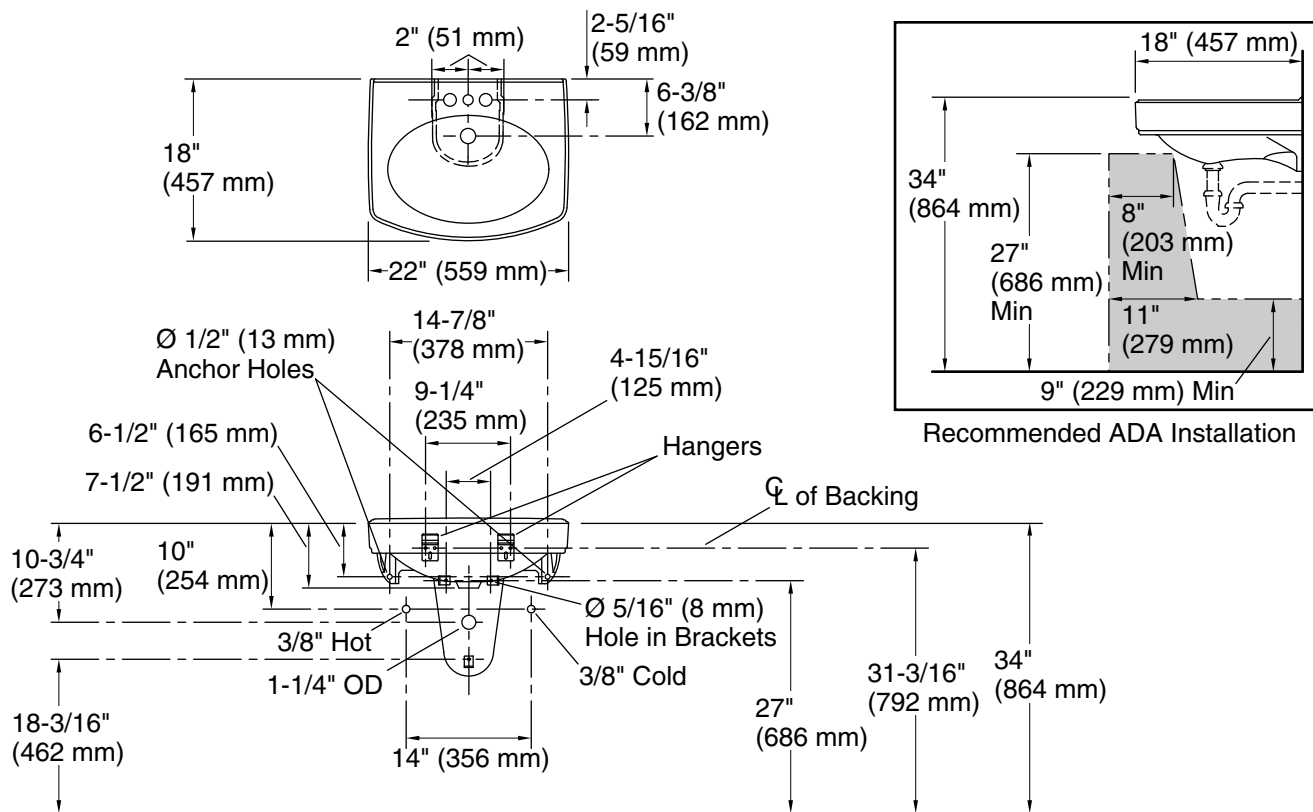

**Pinoir®**  
22" oval wall-mount bathroom sink with glazed underside  
**K-2035-4**

**Features**

- 4" (102 mm) centerset faucet holes
- Oval basin
- Overflow drain
- Combination consists of the K-2028-4 sink and the K-2057 shroud

**Material**

- Vitreous china

**Installation**

- Wall-mount

**Recommended Products/Accessories**

- K-7605-P Angle Supply with Stop (pair)
- K-8998 P-Trap
- K-23726 Drain treatment
- K-23725 Cast iron cleaner

**Included Components**

- K-2028-4 22" oval wall-mount bathroom sink
- K-2057 Bathroom Sink Shroud

**Codes/Standards**

- ASME A112.19.2/CSA B45.1
- ADA
- ICC/ANSI A117.1
- OBC
- IAPMO Certification

**KOHLER® Vitreous China Bathroom Sink Lifetime Limited Warranty**

## Technical Information

All product dimensions are nominal.

Basin configuration:	Single Bowl
Center(s):	4" (102 mm)
Bowl area (Only):	Length: 18" (457 mm) Width: 12" (305 mm) Water depth: 4" (102 mm)
With overflow:	Yes
Number of deck holes:	3
Faucet hole(s):	1-1/4" (32 mm)
Drain hole:	1-3/4" (44 mm)