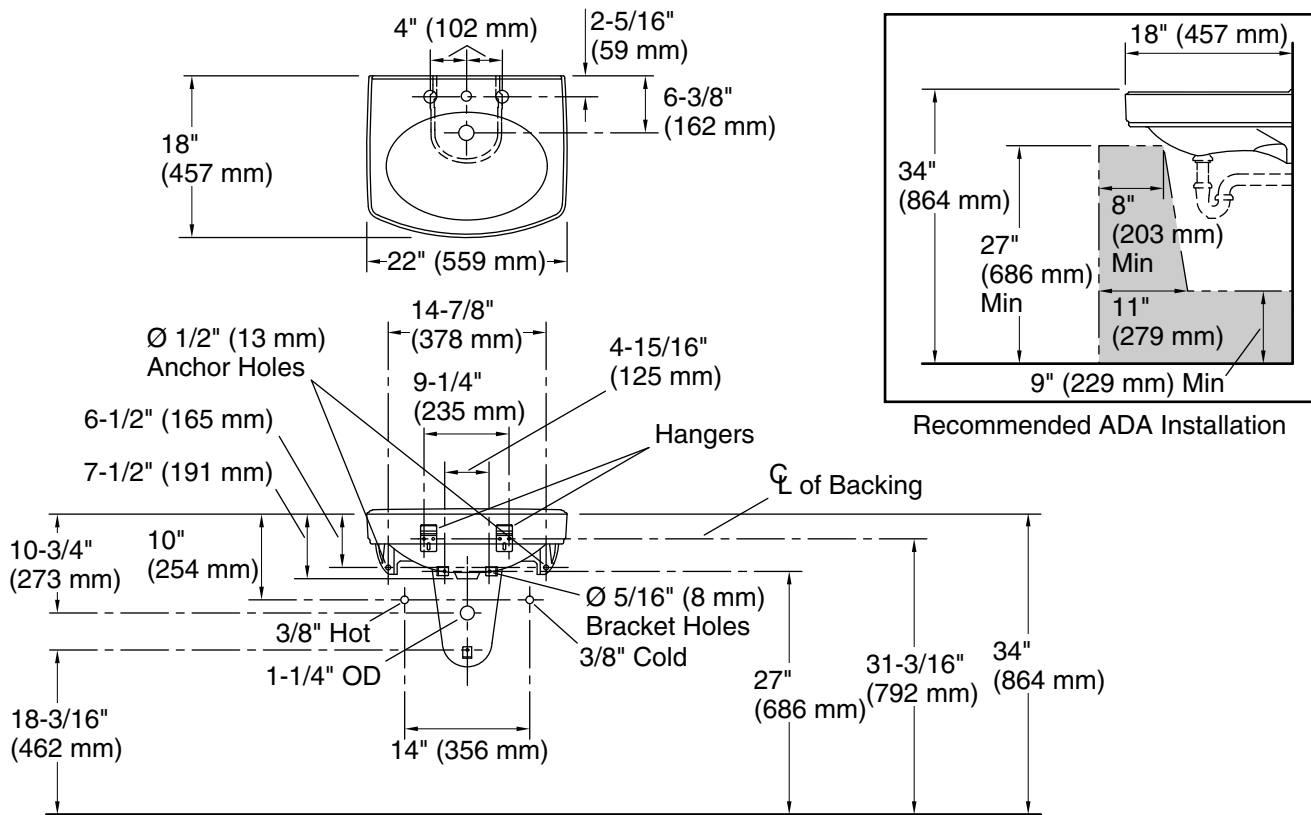

Features

- 8" (203 mm) widespread faucet holes
- Oval basin
- Overflow drain
- Combination consists of the K-2028-8 sink and the K-2057 shroud

Material

- Vitreous china

Installation

- Wall-mount

Recommended Products/Accessories

- K-7605-P Angle Supply with Stop (pair)
- K-8998 P-Trap
- K-23726 Drain treatment
- K-23725 Cast iron cleaner

Included Components

- K-2028-8 22" oval wall-mount bathroom sink
- K-2057 Bathroom Sink Shroud

Color tiles intended for reference only.

Color	Code	Description
-------	------	-------------

0

White

Technical Information

All product dimensions are nominal.

Basin configuration:	Single Bowl
Center(s):	8" (203 mm)
Bowl area (Only):	Length: 18" (457 mm) Width: 12" (305 mm) Water depth: 4" (102 mm)
With overflow:	Yes
Number of deck holes:	3
Faucet hole(s):	1-3/8" (35 mm)
Drain hole:	1-3/4" (44 mm)