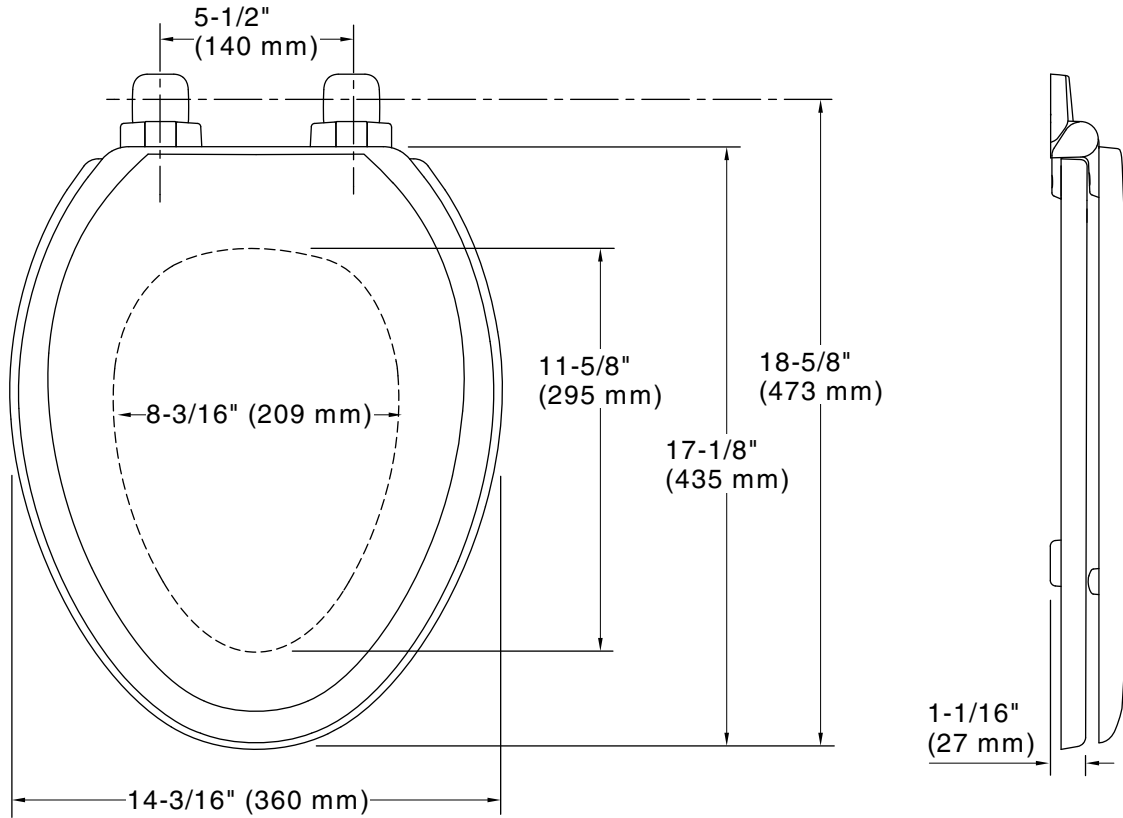

Ridgewood®
Quiet-Close™ elongated toilet seat
K-20454

Features

- Quiet-Close™ elongated lid and seat prevents slamming
- Color-matched plastic hinges
- Compression-molded wood provides a look and feel that cannot be achieved with other seat materials
- Fits most elongated toilets

Color	Code	Description
	0	White
	96	Biscuit

Technical Information

All product dimensions are nominal.

Seat shape type: Elongated
Seat front type: Closed-front
Seat-mounting holes: 5-1/2" (140 mm)

Notes

Install this product according to the installation instructions.