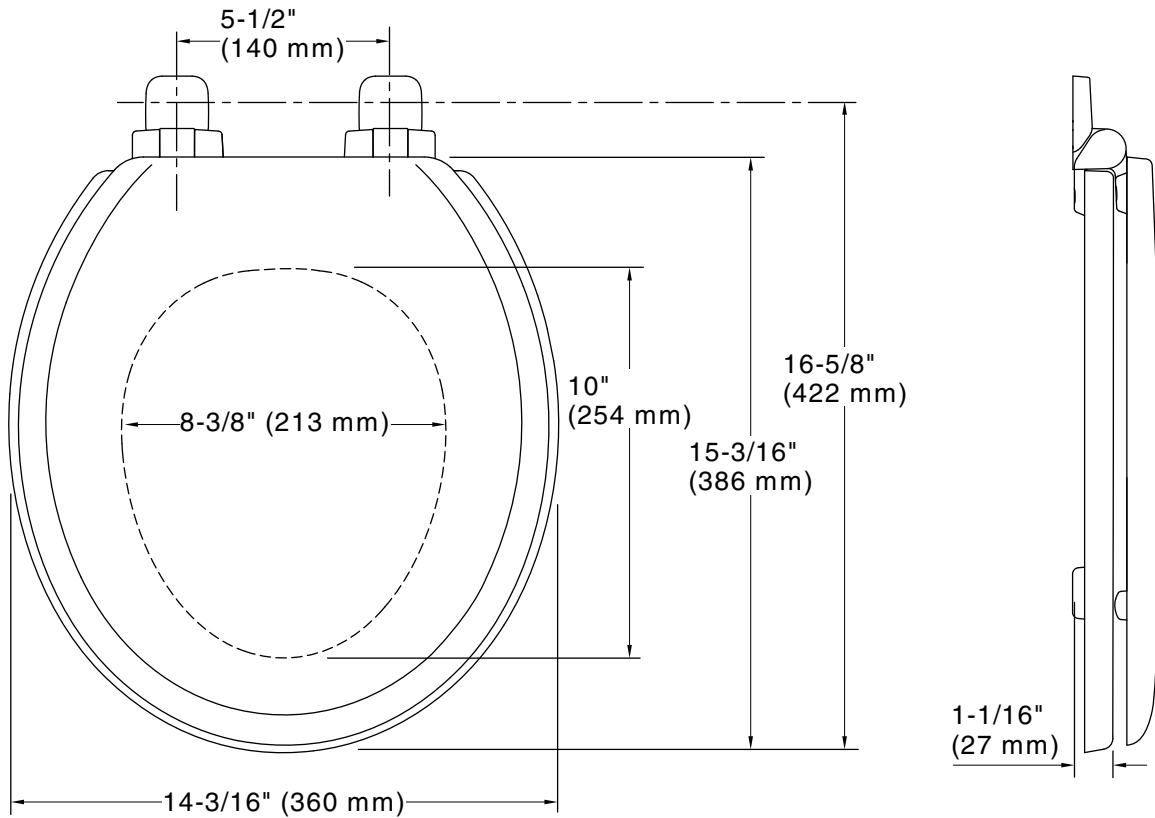

Color	Code	Description
	0	White
	96	Biscuit

Technical Information

All product dimensions are nominal.

Seat shape type: Round-front
Seat front type: Closed-front
Seat-mounting holes: 5-1/2" (140 mm)

Notes

Install this product according to the installation instructions.