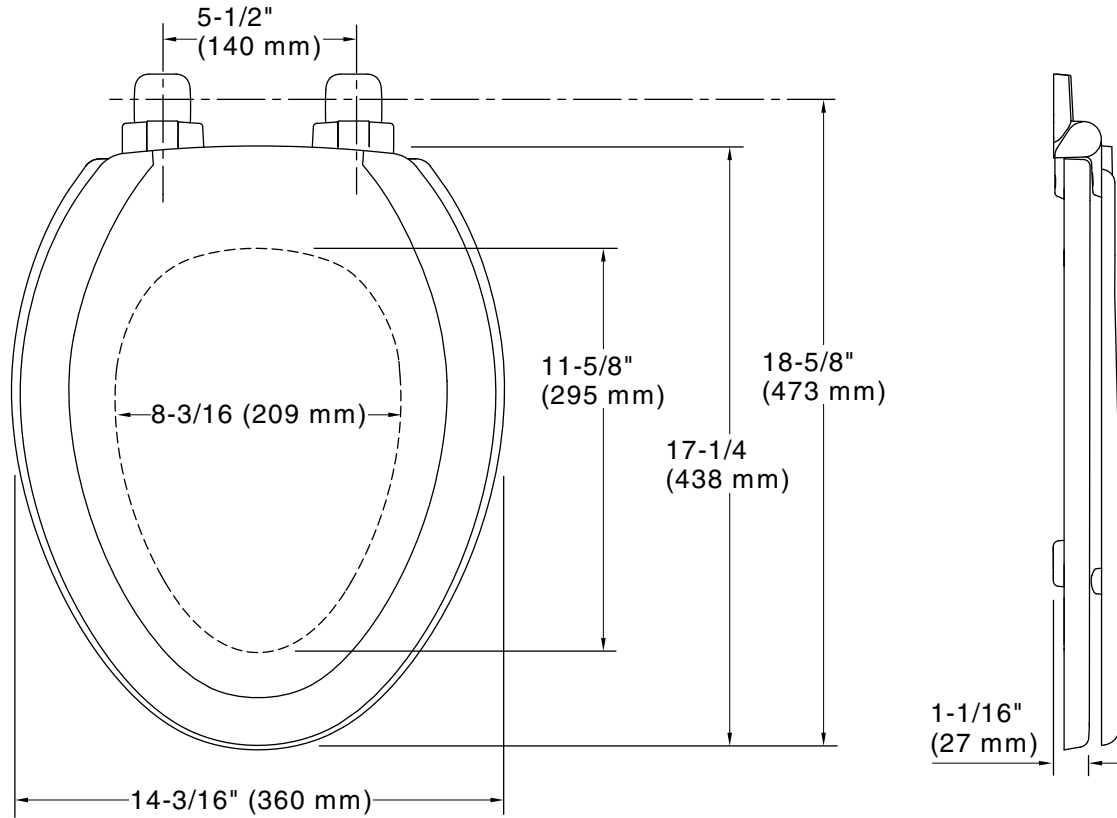

Color	Code	Description
	0	White
	96	Biscuit

Technical Information

All product dimensions are nominal.

Seat shape type: Elongated
Seat front type: Closed-front
Seat-mounting holes: 5-1/2" (140 mm)

Notes

Install this product according to the installation instructions.