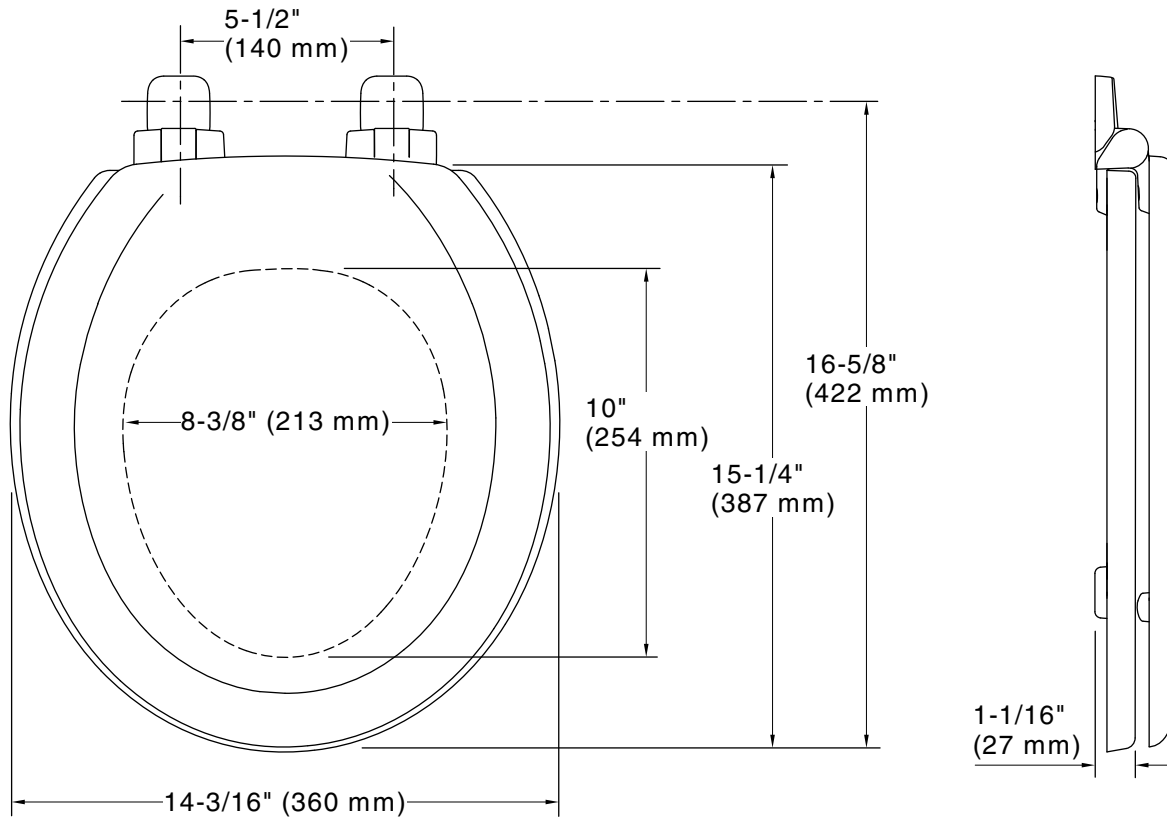

Color	Code	Description
	0	White
	96	Biscuit

Technical Information

All product dimensions are nominal.

Seat shape type: Round-front
Seat front type: Closed-front
Seat-mounting holes: 5-1/2" (140 mm)

Notes

Install this product according to the installation instructions.