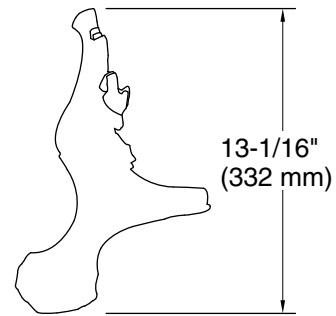

## Technical Information

All product dimensions are nominal.

Material: KOHLER® Enameled Cast Iron