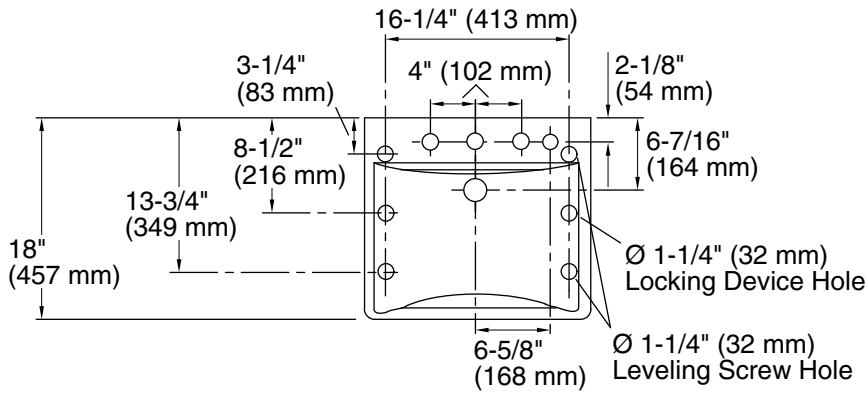

## Features

- Made from premium materials that withstand high-volume usage
- 20" (508 mm) x 18" (457 mm)
- 8" (203 mm) widespread faucet holes
- With sealed overflow and soap dispenser drilling on right

## Technical Information

All product dimensions are nominal.

Basin configuration:	Single Bowl
Center(s):	8" (203 mm)
Bowl area (Center):	Length: 18" (457 mm) Width: 13" (330 mm) Water depth: 4-7/8" (124 mm)
With overflow:	Yes
Number of deck holes:	4
Faucet hole(s):	1-3/8" (35 mm)
Soap/Lotion hole:	1-1/4" (32 mm)
Drain hole:	1-3/4" (44 mm)