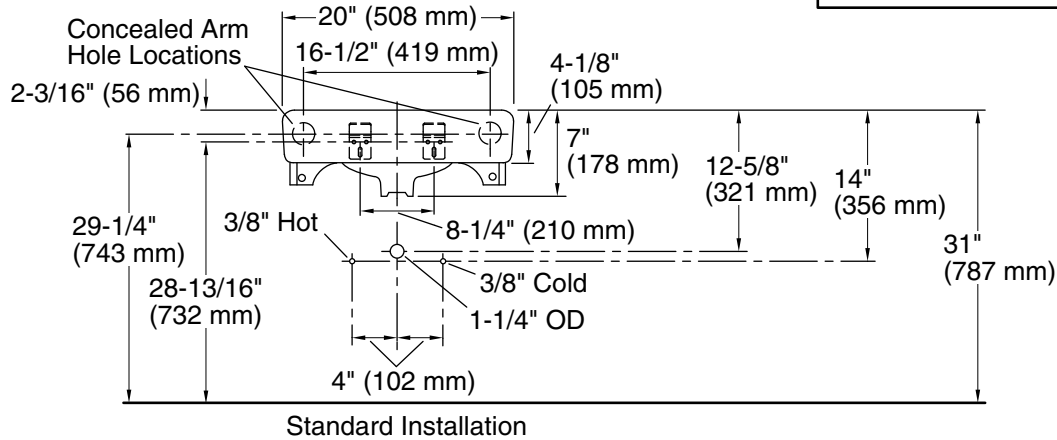

## Features

- Made from premium materials that withstand high-volume usage
- 20" (508 mm) x 18" (457 mm)
- 8" (203 mm) widespread faucet holes
- With sealed overflow and soap dispenser drilling on right

## Technical Information

All product dimensions are nominal.

Basin configuration:	Single Bowl
Center(s):	8" (203 mm)
Bowl area (Center):	Length: 18" (457 mm) Width: 13" (330 mm) Water depth: 4-7/8" (124 mm)
With overflow:	Yes
Number of deck holes:	4
Faucet hole(s):	1-3/8" (35 mm)
Soap/Lotion hole:	1-1/4" (32 mm)
Drain hole:	1-3/4" (44 mm)