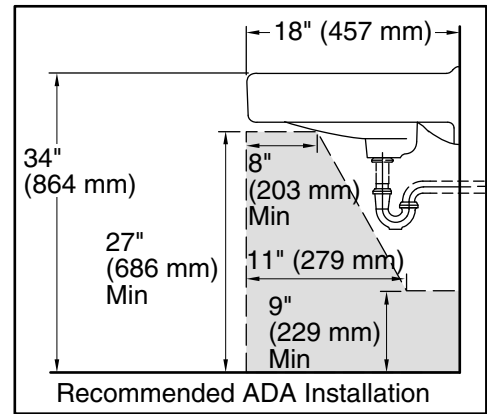

## Features

- Made from premium materials that withstand high-volume usage
- 20" (508 mm) x 18" (457 mm)
- 8" (203 mm) widespread faucet holes
- With sealed overflow and soap dispenser drilling on right

## Technical Information

All product dimensions are nominal.

Basin configuration:	Single Bowl
Center(s):	8" (203 mm)
Bowl area (Center):	Length: 18" (457 mm) Width: 13" (330 mm) Water depth: 4-7/8" (124 mm)
With overflow:	Yes
Number of deck holes:	4
Faucet hole(s):	1-3/8" (35 mm)
Soap/Lotion hole:	1-1/4" (32 mm)
Drain hole:	1-3/4" (44 mm)