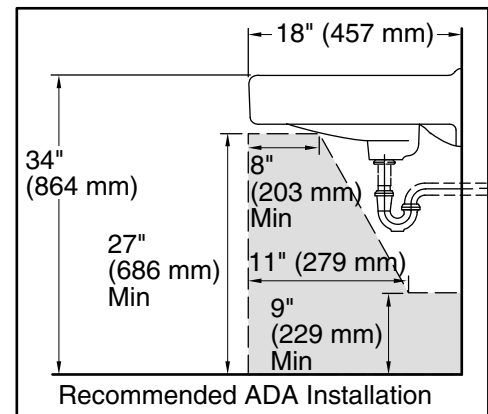

Features

- Made from premium materials that withstand high-volume usage
- 20" (508 mm) x 18" (457 mm)
- 8" (203 mm) widespread faucet holes
- With sealed overflow for commercial and hospitals jobs

Material

Available Colors/Finishes

Color tiles intended for reference only.

Color	Code	Description
-------	------	-------------

	0	White
---	---	-------

Technical Information

All product dimensions are nominal.

Basin configuration:	Single Bowl
Center(s):	8" (203 mm)
Bowl area (Center):	Length: 18" (457 mm) Width: 13" (330 mm) Water depth: 4-7/8" (124 mm)
With overflow:	Yes
Number of deck holes:	3
Faucet hole(s):	1-3/8" (35 mm)
Soap/Lotion hole:	1-1/4" (32 mm)
Drain hole:	1-3/4" (44 mm)