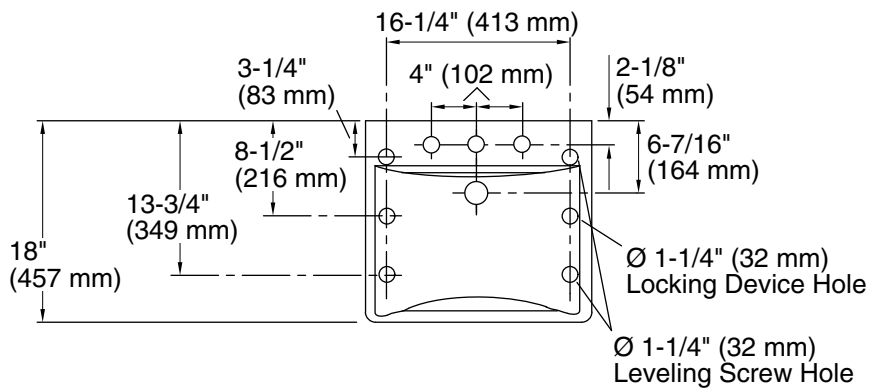

Features

- Made from premium materials that withstand high-volume usage
- 20" (508 mm) x 18" (457 mm)
- 8" (203 mm) widespread faucet holes
- With sealed overflow for commercial and hospitals jobs

Material

Available Colors/Finishes

Color tiles intended for reference only.

Color	Code	Description
-------	------	-------------

	0	White
---	---	-------

Technical Information

All product dimensions are nominal.

Basin configuration:	Single Bowl
Center(s):	8" (203 mm)
Bowl area (Center):	Length: 18" (457 mm) Width: 13" (330 mm) Water depth: 4-7/8" (124 mm)
With overflow:	Yes
Number of deck holes:	3
Faucet hole(s):	1-3/8" (35 mm)
Soap/Lotion hole:	1-1/4" (32 mm)
Drain hole:	1-3/4" (44 mm)