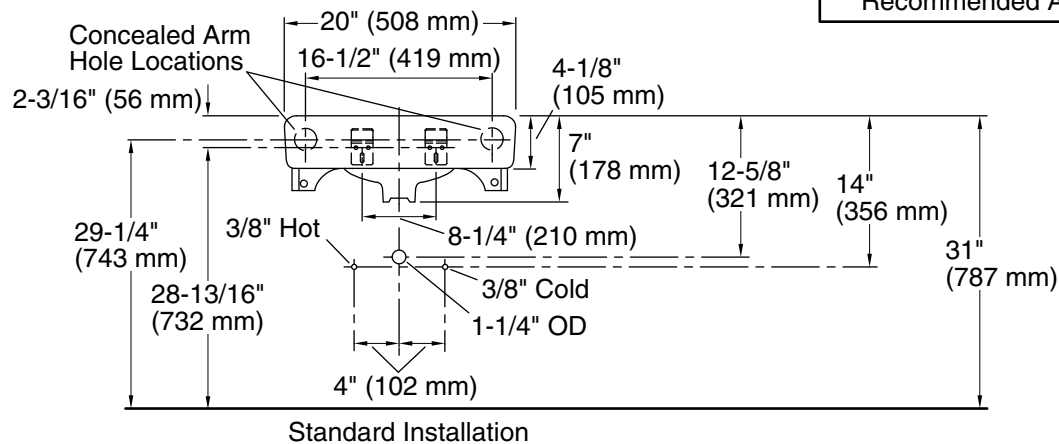

Features

- Made from premium materials that withstand high-volume usage
- 20" (508 mm) x 18" (457 mm)
- 8" (203 mm) widespread faucet holes
- With sealed overflow for commercial and hospitals jobs

Material

Available Colors/Finishes

Color tiles intended for reference only.

Color	Code	Description
-------	------	-------------

	0	White
---	---	-------

Technical Information

All product dimensions are nominal.

Basin configuration:	Single Bowl
Center(s):	8" (203 mm)
Bowl area (Center):	Length: 18" (457 mm) Width: 13" (330 mm) Water depth: 4-7/8" (124 mm)
With overflow:	Yes
Number of deck holes:	3
Faucet hole(s):	1-3/8" (35 mm)
Soap/Lotion hole:	1-1/4" (32 mm)
Drain hole:	1-3/4" (44 mm)