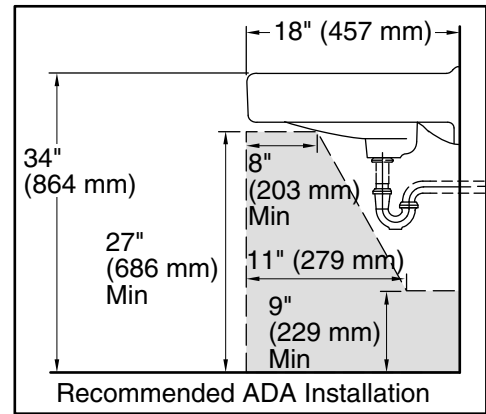

Features

- Made from premium materials that withstand high-volume usage
- Constructed of vitreous china
- 20" (508 mm) x 18" (457 mm)
- Faucet sold separately

Installation

- Wall-mount
- Drilled for concealed arm carrier installation

Technical Information

All product dimensions are nominal.

Basin configuration:	Single Bowl
Center(s):	8" (203 mm)
Bowl area (Center):	Length: 18" (457 mm) Width: 13" (330 mm) Water depth: 4-7/8" (124 mm)
With overflow:	Yes
Number of deck holes:	3
Faucet hole(s):	1-3/8" (35 mm)
Soap/Lotion hole:	1-1/4" (32 mm)
Drain hole:	1-3/4" (44 mm)