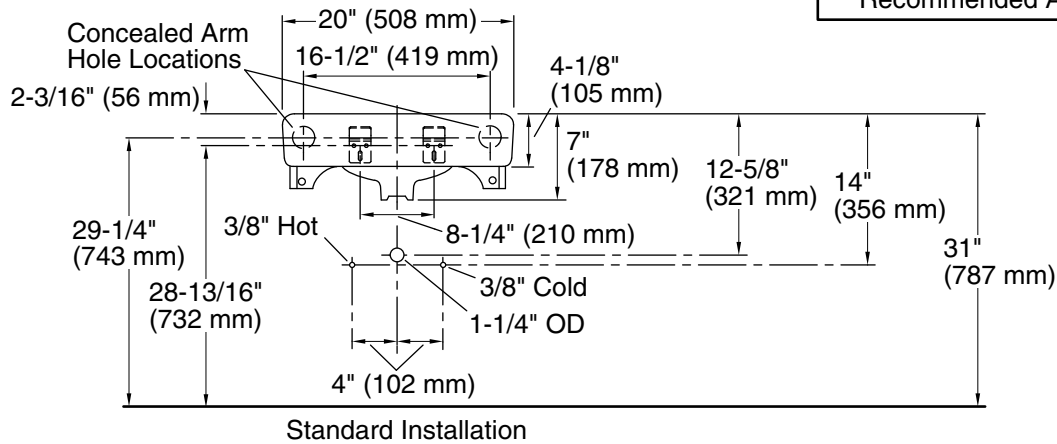

Features

- Made from premium materials that withstand high-volume usage
- Constructed of vitreous china
- 20" (508 mm) x 18" (457 mm)
- Faucet sold separately

Installation

- Wall-mount
- Drilled for concealed arm carrier installation

Technical Information

All product dimensions are nominal.

Basin configuration:	Single Bowl
Center(s):	8" (203 mm)
Bowl area (Center):	Length: 18" (457 mm) Width: 13" (330 mm) Water depth: 4-7/8" (124 mm)
With overflow:	Yes
Number of deck holes:	3
Faucet hole(s):	1-3/8" (35 mm)
Soap/Lotion hole:	1-1/4" (32 mm)
Drain hole:	1-3/4" (44 mm)