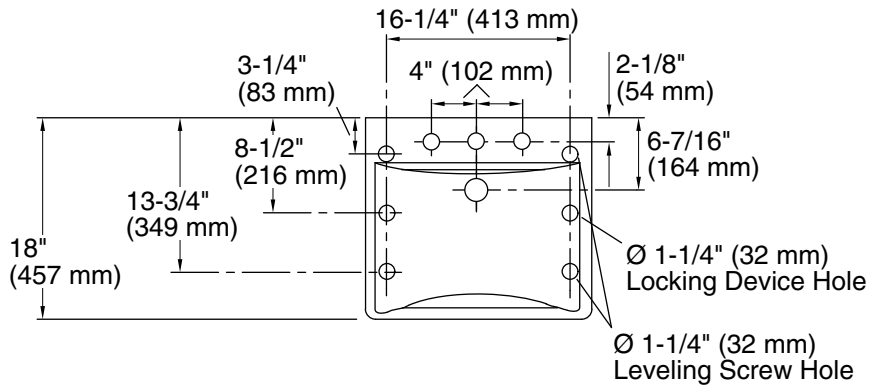

Features

- Made from premium materials that withstand high-volume usage
- Constructed of vitreous china
- 20" (508 mm) x 18" (457 mm)
- Faucet sold separately

Installation

- Wall-mount
- Drilled for concealed arm carrier installation

Technical Information

All product dimensions are nominal.

Basin configuration:	Single Bowl
Center(s):	8" (203 mm)
Bowl area (Center):	Length: 18" (457 mm) Width: 13" (330 mm) Water depth: 4-7/8" (124 mm)
With overflow:	Yes
Number of deck holes:	3
Faucet hole(s):	1-3/8" (35 mm)
Soap/Lotion hole:	1-1/4" (32 mm)
Drain hole:	1-3/4" (44 mm)