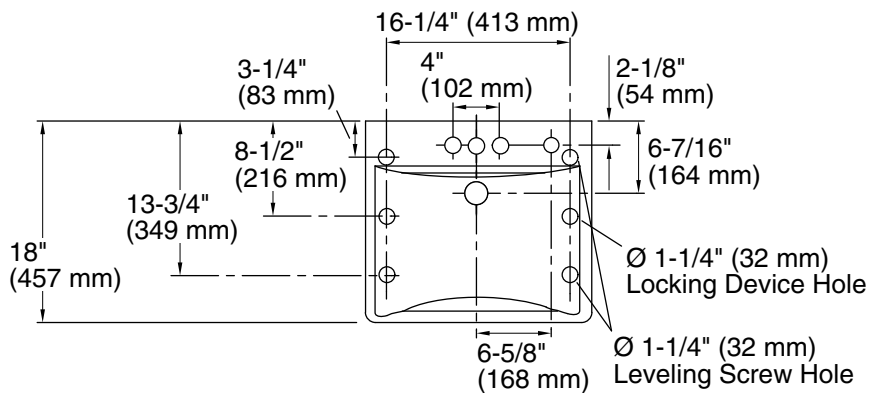

Features

- Made from premium materials that withstand high-volume usage
- 20" (508 mm) x 18" (457 mm)
- 4" center drilling
- With sealed overflow and soap dispenser drilling on right

Material

- Vitreous china

Available Colors/Finishes

Color tiles intended for reference only.

Color Code Description

	0	White
---	---	-------

Technical Information

All product dimensions are nominal.

Basin configuration:	Single Bowl
Center(s):	4" (102 mm)
Bowl area (Center):	Length: 18" (457 mm) Width: 13" (330 mm) Water depth: 4-7/8" (124 mm)
With overflow:	Yes
Number of deck holes:	4
Faucet hole(s):	1-3/8" (35 mm)
Soap/Lotion hole:	1-1/4" (32 mm)
Drain hole:	1-3/4" (44 mm)

Notes

Install this product according to the installation instructions.

If an arm carrier is used, select a soap dispenser with a 1" (25 mm) maximum shank diameter to avoid interference with the arm carrier.

Use a soap dispenser with adequate shank length to extend through the 4-1/8" (105 mm) sink thickness.

ADA, OBC, CSA B651 compliant when installed to the specific requirements of these regulations.