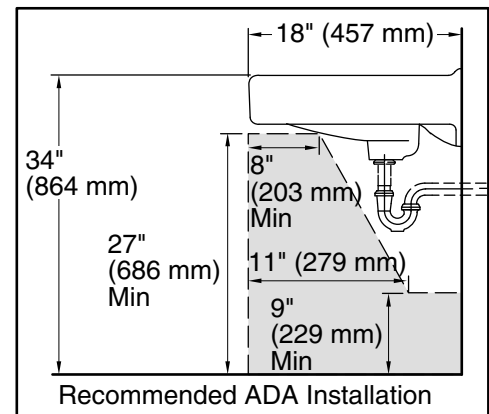

Features

- Made from premium materials that withstand high-volume usage
- 20" (508 mm) x 18" (457 mm)
- 4" center drilling
- With sealed overflow and soap dispenser drilling on right

Material

- Vitreous china

Available Colors/Finishes

Color tiles intended for reference only.

Color Code Description

	0	White
---	---	-------

Technical Information

All product dimensions are nominal.

Basin configuration:	Single Bowl
Center(s):	4" (102 mm)
Bowl area (Center):	Length: 18" (457 mm) Width: 13" (330 mm) Water depth: 4-7/8" (124 mm)
With overflow:	Yes
Number of deck holes:	4
Faucet hole(s):	1-3/8" (35 mm)
Soap/Lotion hole:	1-1/4" (32 mm)
Drain hole:	1-3/4" (44 mm)

Notes

Install this product according to the installation instructions.

If an arm carrier is used, select a soap dispenser with a 1" (25 mm) maximum shank diameter to avoid interference with the arm carrier.

Use a soap dispenser with adequate shank length to extend through the 4-1/8" (105 mm) sink thickness.

ADA, OBC, CSA B651 compliant when installed to the specific requirements of these regulations.