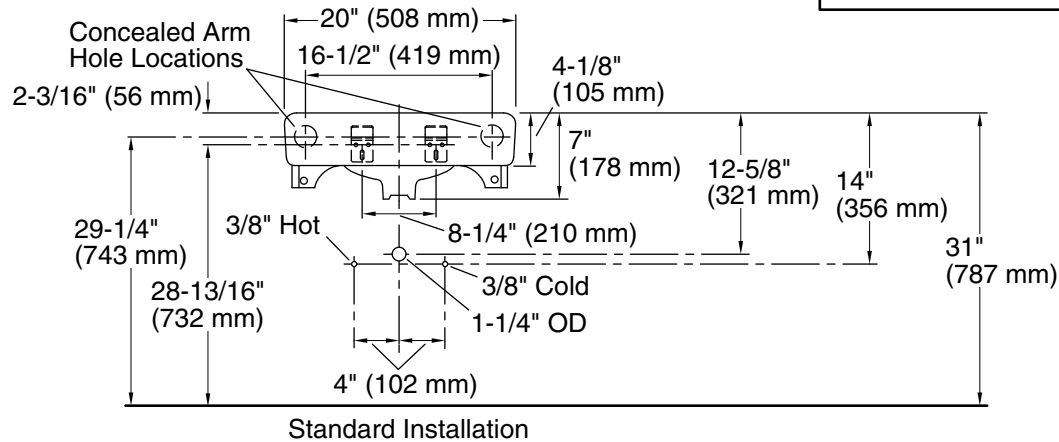

Features

- Made from premium materials that withstand high-volume usage
- 20" (508 mm) x 18" (457 mm)
- 4" center drilling
- With sealed overflow and soap dispenser drilling on right

Material

- Vitreous china

Available Colors/Finishes

Color tiles intended for reference only.

Color Code Description

	0	White
---	---	-------

Technical Information

All product dimensions are nominal.

Basin configuration:	Single Bowl
Center(s):	4" (102 mm)
Bowl area (Center):	Length: 18" (457 mm) Width: 13" (330 mm) Water depth: 4-7/8" (124 mm)
With overflow:	Yes
Number of deck holes:	4
Faucet hole(s):	1-3/8" (35 mm)
Soap/Lotion hole:	1-1/4" (32 mm)
Drain hole:	1-3/4" (44 mm)

Notes

Install this product according to the installation instructions.

If an arm carrier is used, select a soap dispenser with a 1" (25 mm) maximum shank diameter to avoid interference with the arm carrier.

Use a soap dispenser with adequate shank length to extend through the 4-1/8" (105 mm) sink thickness.

ADA, OBC, CSA B651 compliant when installed to the specific requirements of these regulations.