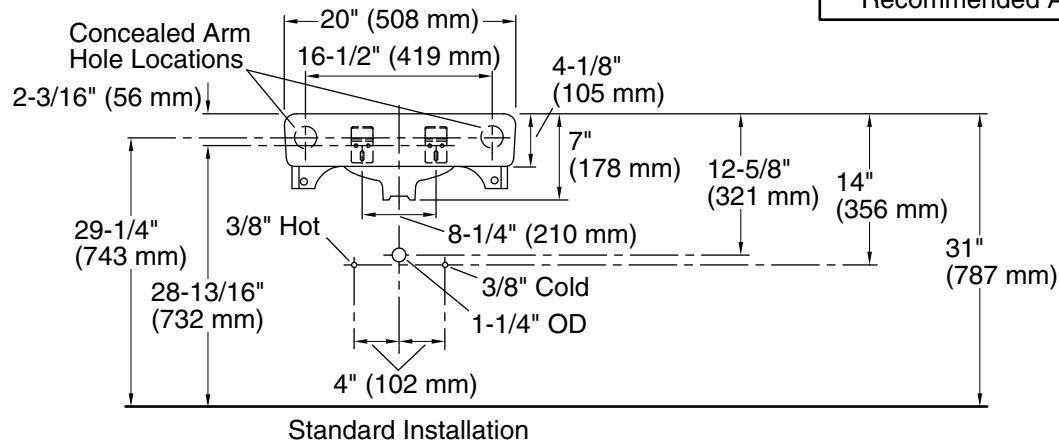

Technical Information

All product dimensions are nominal.

Basin configuration:	Single Bowl
Center(s):	4" (102 mm)
Bowl area (Center):	Length: 18" (457 mm) Width: 13" (330 mm) Water depth: 4-7/8" (124 mm)
With overflow:	Yes
Number of deck holes:	3
Faucet hole(s):	1-3/8" (35 mm)
Soap/Lotion hole:	1-1/4" (32 mm)
Drain hole:	1-3/4" (44 mm)

Notes

Install this product according to the installation instructions.

ADA, OBC, CSA B651 compliant when installed to the specific requirements of these regulations.