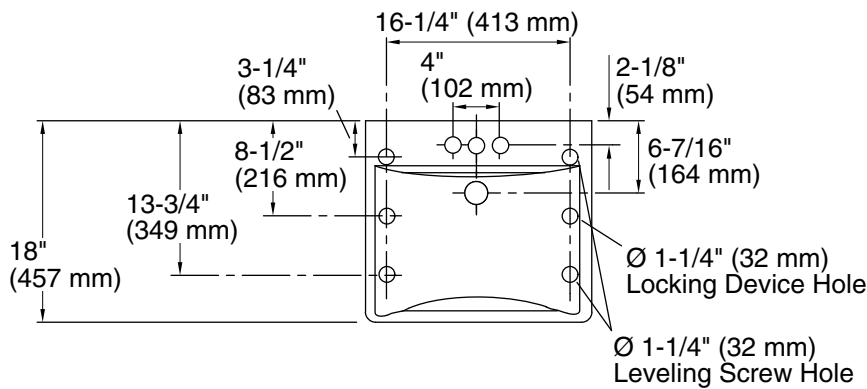

Technical Information

All product dimensions are nominal.

Basin configuration:	Single Bowl
Center(s):	4" (102 mm)
Bowl area (Center):	Length: 18" (457 mm) Width: 13" (330 mm) Water depth: 4-7/8" (124 mm)
With overflow:	Yes
Number of deck holes:	3
Faucet hole(s):	1-3/8" (35 mm)
Soap/Lotion hole:	1-1/4" (32 mm)
Drain hole:	1-3/4" (44 mm)

Notes

Install this product according to the installation instructions.

ADA, OBC, CSA B651 compliant when installed to the specific requirements of these regulations.