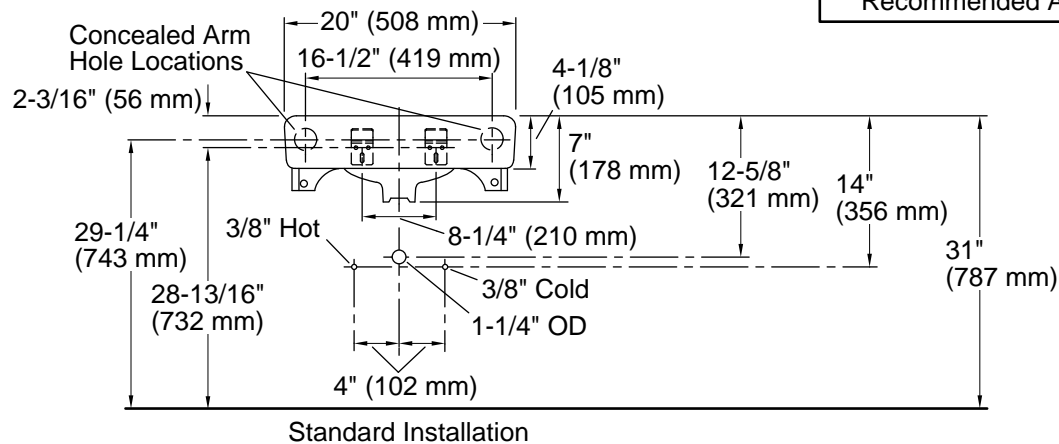

Features

- Made from premium materials that withstand high-volume usage
- 20" (508 mm) x 18" (457 mm)
- 4" center drilling
- With sealed overflow for commercial and hospitals jobs

Material

- Vitreous china

Available Colors/Finishes

Color tiles intended for reference only.

Color Code Description

	0	White
---	---	-------

Technical Information

All product dimensions are nominal.

Basin configuration:	Single Bowl
Center(s):	4" (102 mm)
Bowl area (Center):	Length: 18" (457 mm) Width: 13" (330 mm) Water depth: 4-7/8" (124 mm)
With overflow:	Yes
Number of deck holes:	3
Faucet hole(s):	1-3/8" (35 mm)
Soap/Lotion hole:	1-1/4" (32 mm)
Drain hole:	1-3/4" (44 mm)