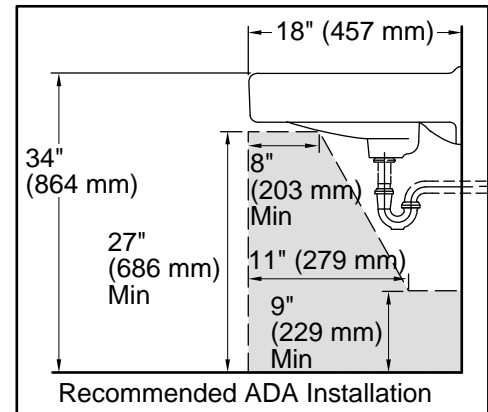

Features

- Made from premium materials that withstand high-volume usage
- 20" (508 mm) x 18" (457 mm)
- 4" center drilling
- With sealed overflow for commercial and hospitals jobs

Material

- Vitreous china

Available Colors/Finishes

Color tiles intended for reference only.

Color Code Description

	0	White
---	---	-------

Technical Information

All product dimensions are nominal.

Basin configuration:	Single Bowl
Center(s):	4" (102 mm)
Bowl area (Center):	Length: 18" (457 mm) Width: 13" (330 mm) Water depth: 4-7/8" (124 mm)
With overflow:	Yes
Number of deck holes:	3
Faucet hole(s):	1-3/8" (35 mm)
Soap/Lotion hole:	1-1/4" (32 mm)
Drain hole:	1-3/4" (44 mm)