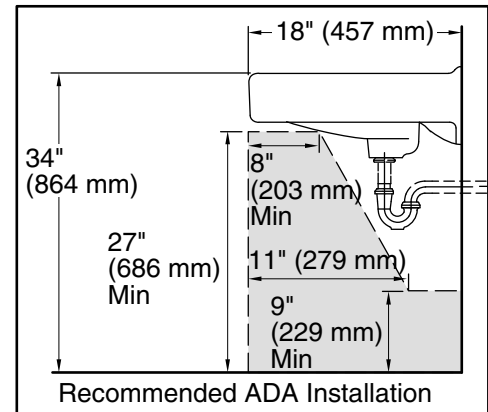

Technical Information

All product dimensions are nominal.

Basin configuration:	Single Bowl
Center(s):	4" (102 mm)
Bowl area (Center):	Length: 18" (457 mm) Width: 13" (330 mm) Water depth: 4-7/8" (124 mm)
With overflow:	Yes
Number of deck holes:	3
Faucet hole(s):	1-3/8" (35 mm)
Soap/Lotion hole:	1-1/4" (32 mm)
Drain hole:	1-3/4" (44 mm)

Notes

Install this product according to the installation instructions.

ADA, OBC, CSA B651 compliant when installed to the specific requirements of these regulations.