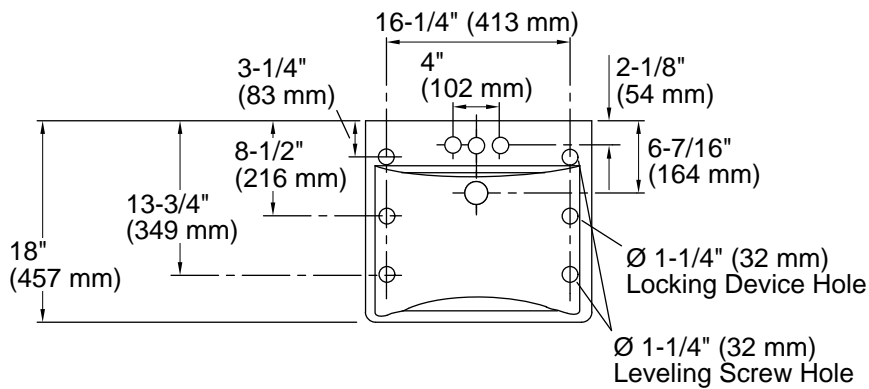

Features

- Made from premium materials that withstand high-volume usage
- 20" (508 mm) x 18" (457 mm)
- 4" center drilling
- With sealed overflow for commercial and hospitals jobs

Material

- Vitreous china

Available Colors/Finishes

Color tiles intended for reference only.

Color Code Description

	0	White
---	---	-------

Technical Information

All product dimensions are nominal.

Basin configuration:	Single Bowl
Center(s):	4" (102 mm)
Bowl area (Center):	Length: 18" (457 mm) Width: 13" (330 mm) Water depth: 4-7/8" (124 mm)
With overflow:	Yes
Number of deck holes:	3
Faucet hole(s):	1-3/8" (35 mm)
Soap/Lotion hole:	1-1/4" (32 mm)
Drain hole:	1-3/4" (44 mm)