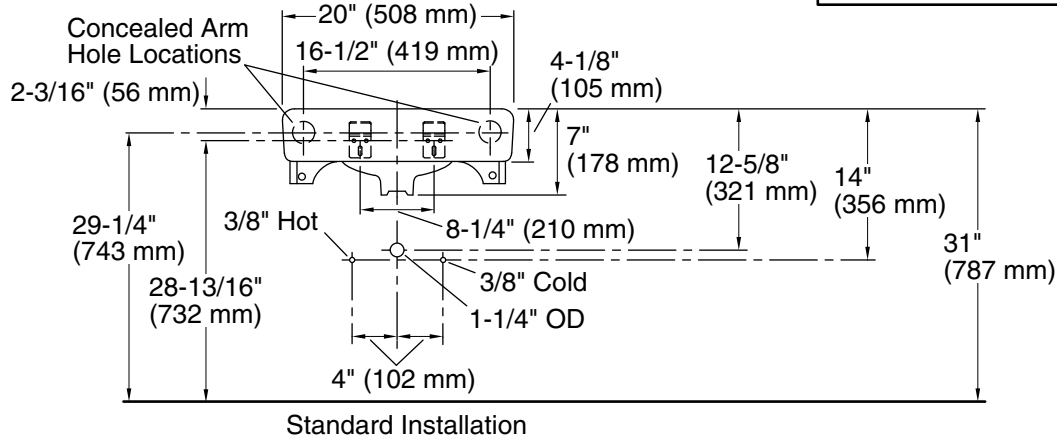

Features

- Made from premium materials that withstand high-volume usage
- 20" (508 mm) x 18" (457 mm)
- Faucet sold separately
- Includes soap dispenser drilling on right

Material

- Vitreous china

Installation

	0	White
---	---	-------

Technical Information

All product dimensions are nominal.

Basin configuration:	Single Bowl
Center(s):	4
Bowl area (Center):	Length: 18" (457 mm) Width: 13" (330 mm) Water depth: 4-7/8" (124 mm)
With overflow:	Yes
Number of deck holes:	4
Faucet hole spacing:	4" (102 mm)
Faucet hole(s):	1-3/8" (35 mm)
Soap/Lotion hole:	1-1/4" (32 mm)
Drain hole:	1-3/4" (44 mm)

Notes

Install this product according to the installation instructions.

If an arm carrier is used, select a soap dispenser with a 1" (25 mm) maximum shank diameter to avoid interference with the arm carrier.

Use a soap dispenser with adequate shank length to extend through the 4-1/8" (105 mm) sink thickness.

ADA, OBC, CSA B651 compliant when installed to the specific requirements of these regulations.