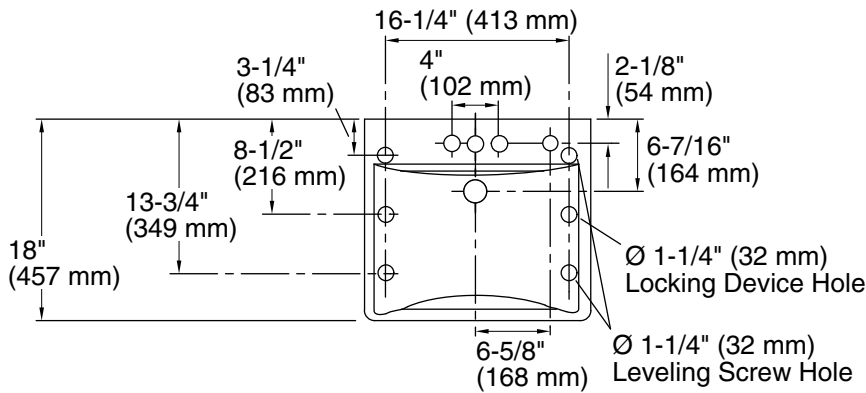

Features

- Made from premium materials that withstand high-volume usage
- 20" (508 mm) x 18" (457 mm)
- Faucet sold separately
- Includes soap dispenser drilling on right

Material

- Vitreous china

Installation

	0	White
---	---	-------

Technical Information

All product dimensions are nominal.

Basin configuration:	Single Bowl
Center(s):	4
Bowl area (Center):	Length: 18" (457 mm) Width: 13" (330 mm) Water depth: 4-7/8" (124 mm)
With overflow:	Yes
Number of deck holes:	4
Faucet hole spacing:	4" (102 mm)
Faucet hole(s):	1-3/8" (35 mm)
Soap/Lotion hole:	1-1/4" (32 mm)
Drain hole:	1-3/4" (44 mm)

Notes

Install this product according to the installation instructions.

If an arm carrier is used, select a soap dispenser with a 1" (25 mm) maximum shank diameter to avoid interference with the arm carrier.

Use a soap dispenser with adequate shank length to extend through the 4-1/8" (105 mm) sink thickness.

ADA, OBC, CSA B651 compliant when installed to the specific requirements of these regulations.