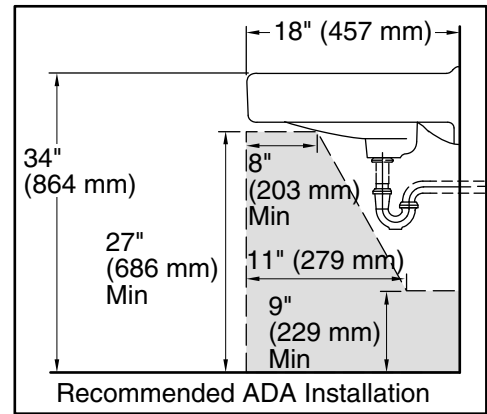

Features

- Made from premium materials that withstand high-volume usage
- 20" (508 mm) x 18" (457 mm)
- Faucet sold separately
- Includes soap dispenser drilling on right

Material

- Vitreous china

Installation

	0	White
---	---	-------

Technical Information

All product dimensions are nominal.

Basin configuration:	Single Bowl
Center(s):	4
Bowl area (Center):	Length: 18" (457 mm) Width: 13" (330 mm) Water depth: 4-7/8" (124 mm)
With overflow:	Yes
Number of deck holes:	4
Faucet hole spacing:	4" (102 mm)
Faucet hole(s):	1-3/8" (35 mm)
Soap/Lotion hole:	1-1/4" (32 mm)
Drain hole:	1-3/4" (44 mm)

Notes

Install this product according to the installation instructions.

If an arm carrier is used, select a soap dispenser with a 1" (25 mm) maximum shank diameter to avoid interference with the arm carrier.

Use a soap dispenser with adequate shank length to extend through the 4-1/8" (105 mm) sink thickness.

ADA, OBC, CSA B651 compliant when installed to the specific requirements of these regulations.