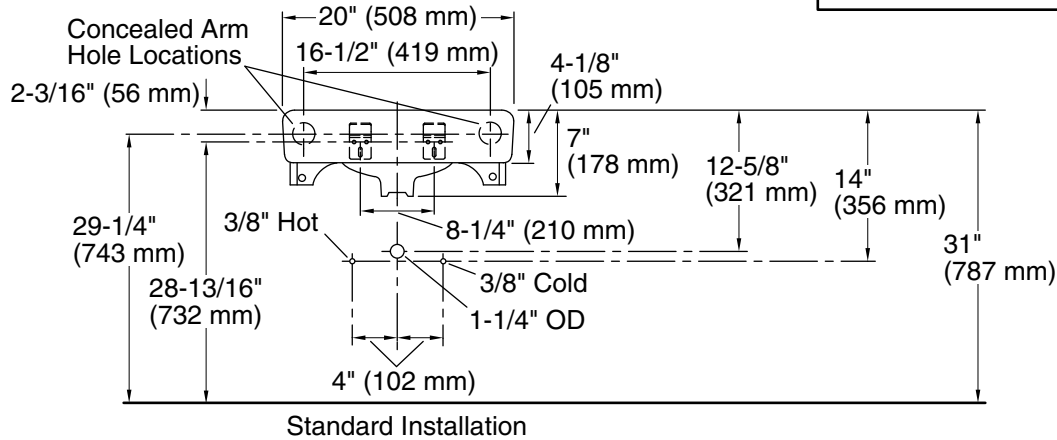

## Features

- Made from premium materials that withstand high-volume usage
- 20" (508 mm) x 18" (457 mm)
- Faucet sold separately

### Technical Information

All product dimensions are nominal.

Basin configuration:	Single Bowl
Center(s):	4" (102 mm)
Bowl area (Center):	Length: 18" (457 mm) Width: 13" (330 mm) Water depth: 4-7/8" (124 mm)
With overflow:	Yes
Number of deck holes:	3
Faucet hole(s):	1-3/8" (35 mm)
Soap/Lotion hole:	1-1/4" (32 mm)
Drain hole:	1-3/4" (44 mm)