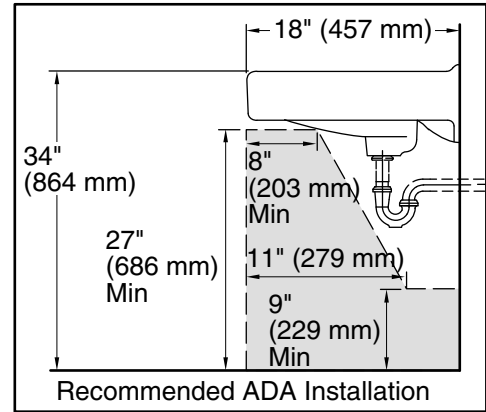

## Features

- Made from premium materials that withstand high-volume usage
- 20" (508 mm) x 18" (457 mm)
- Faucet sold separately

### Technical Information

All product dimensions are nominal.

Basin configuration:	Single Bowl
Center(s):	4" (102 mm)
Bowl area (Center):	Length: 18" (457 mm) Width: 13" (330 mm) Water depth: 4-7/8" (124 mm)
With overflow:	Yes
Number of deck holes:	3
Faucet hole(s):	1-3/8" (35 mm)
Soap/Lotion hole:	1-1/4" (32 mm)
Drain hole:	1-3/4" (44 mm)