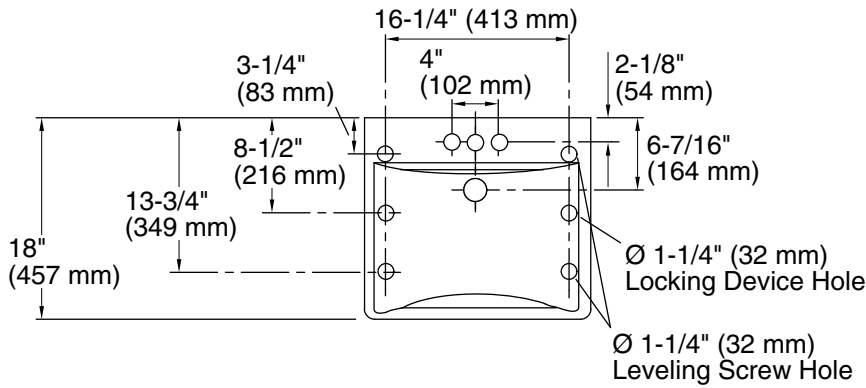

## Features

- Made from premium materials that withstand high-volume usage
- 20" (508 mm) x 18" (457 mm)
- Faucet sold separately

### Technical Information

All product dimensions are nominal.

Basin configuration:	Single Bowl
Center(s):	4" (102 mm)
Bowl area (Center):	Length: 18" (457 mm) Width: 13" (330 mm) Water depth: 4-7/8" (124 mm)
With overflow:	Yes
Number of deck holes:	3
Faucet hole(s):	1-3/8" (35 mm)
Soap/Lotion hole:	1-1/4" (32 mm)
Drain hole:	1-3/4" (44 mm)