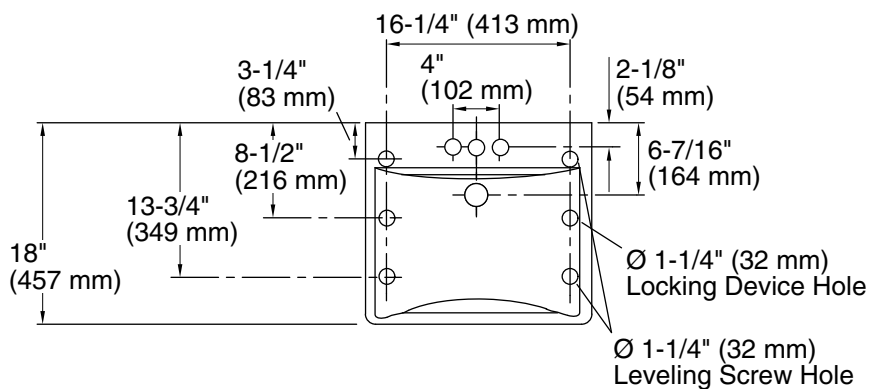

Features

- Made from premium materials that withstand high-volume usage
- 20" (508 mm) x 18" (457 mm)
- Faucet sold separately

Material

- Vitreous china

Installation

- Wall-mount
- Drilled for concealed arm carrier installation

Color tiles intended for reference only.

Color	Code	Description
	0	White
	96	Biscuit
	7	Black Black™

Technical Information

All product dimensions are nominal.

Bowl configuration:	Single Bowl
Center(s):	4
Bowl area (Center):	Length: 18" (457 mm) Width: 13" (330 mm) Water depth: 4-7/8" (124 mm)
With overflow:	Yes
Number of deck holes:	3
Faucet hole spacing:	4" (102 mm)
Faucet hole(s):	1-3/8" (35 mm)
Soap/Lotion hole:	1-1/4" (32 mm)
Drain hole:	1-3/4" (44 mm)