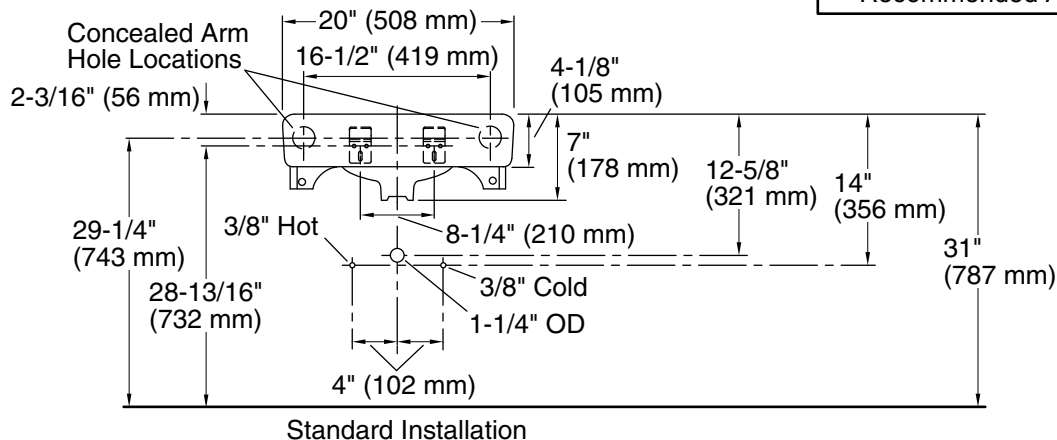

Features

- Made from premium materials that withstand high-volume usage
- 20" (508 mm) x 18" (457 mm)
- Faucet sold separately

Material

- Vitreous china

Installation

- Wall-mount
- Drilled for concealed arm carrier installation

Color tiles intended for reference only.

Color	Code	Description
	0	White
	96	Biscuit
	7	Black Black™

Technical Information

All product dimensions are nominal.

Bowl configuration:	Single Bowl
Center(s):	4
Bowl area (Center):	Length: 18" (457 mm) Width: 13" (330 mm) Water depth: 4-7/8" (124 mm)
With overflow:	Yes
Number of deck holes:	3
Faucet hole spacing:	4" (102 mm)
Faucet hole(s):	1-3/8" (35 mm)
Soap/Lotion hole:	1-1/4" (32 mm)
Drain hole:	1-3/4" (44 mm)