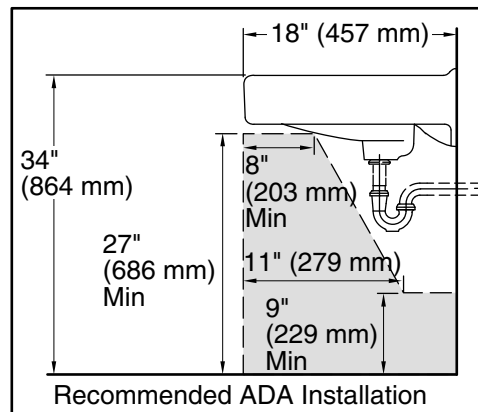

Features

- Made from premium materials that withstand high-volume usage
- 20" (508 mm) x 18" (457 mm)
- Faucet sold separately

Material

- Vitreous china

Installation

- Wall-mount
- Drilled for concealed arm carrier installation

Color tiles intended for reference only.

Color	Code	Description
	0	White
	96	Biscuit
	7	Black Black™

Technical Information

All product dimensions are nominal.

Bowl configuration:	Single Bowl
Center(s):	4
Bowl area (Center):	Length: 18" (457 mm) Width: 13" (330 mm) Water depth: 4-7/8" (124 mm)
With overflow:	Yes
Number of deck holes:	3
Faucet hole spacing:	4" (102 mm)
Faucet hole(s):	1-3/8" (35 mm)
Soap/Lotion hole:	1-1/4" (32 mm)
Drain hole:	1-3/4" (44 mm)