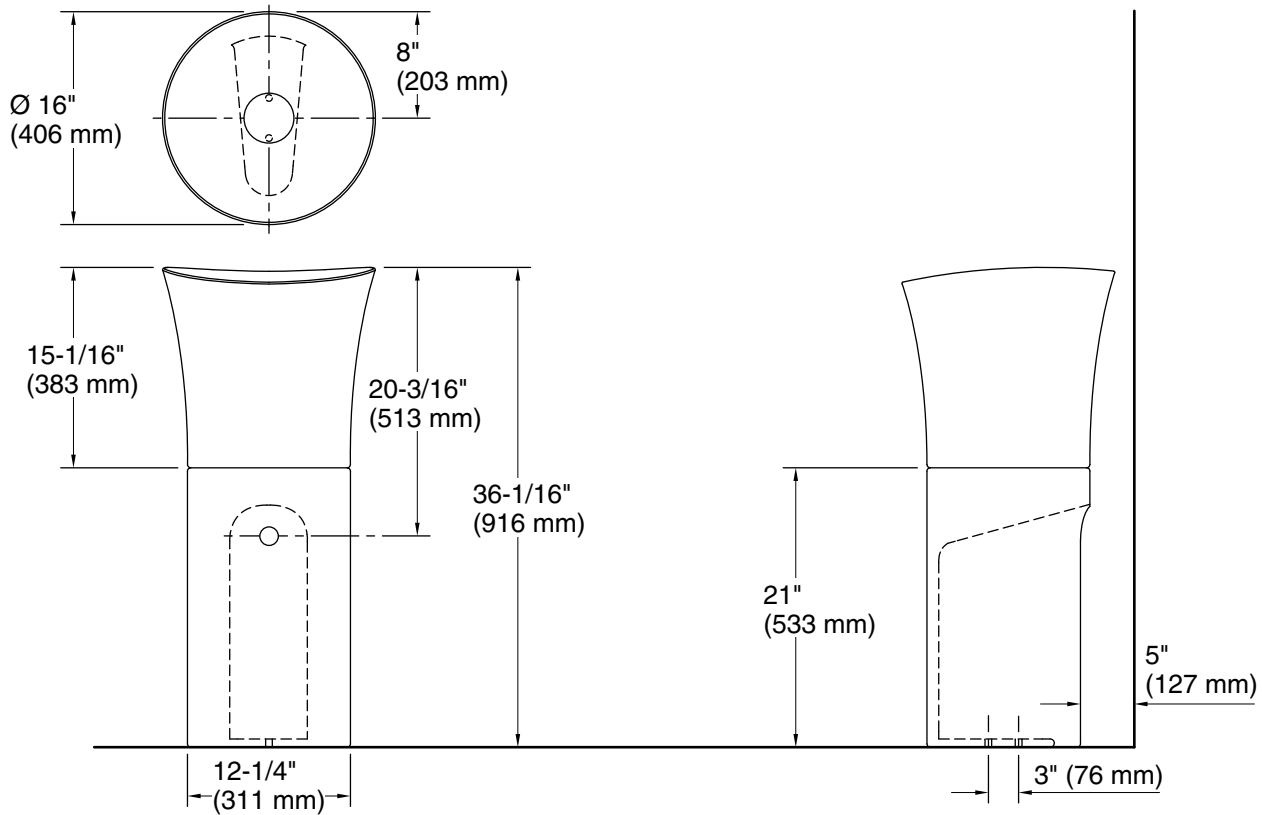

Features

- Round basin and base
- Freestanding pedestal creates a unique installation
- No faucet holes; requires wall- or counter-mount faucet
- Includes color-matched brass drain cover
- Drain extension included for ease of installation
- Combination consists of the K-20703-N basin and K-20702 pedestal
- Coordinates with other products in the Veil collection

Technical Information

All product dimensions are nominal.

Bowl configuration:	Single Bowl
Bowl area:	Length: 15-13/16" (402 mm)
	Width: 15-13/16" (402 mm)
	Bowl depth: 3-15/16" (100 mm)
	Water depth: 1-13/16" (46 mm)
With overflow:	Yes
Drain hole:	2-1/2" (64 mm)