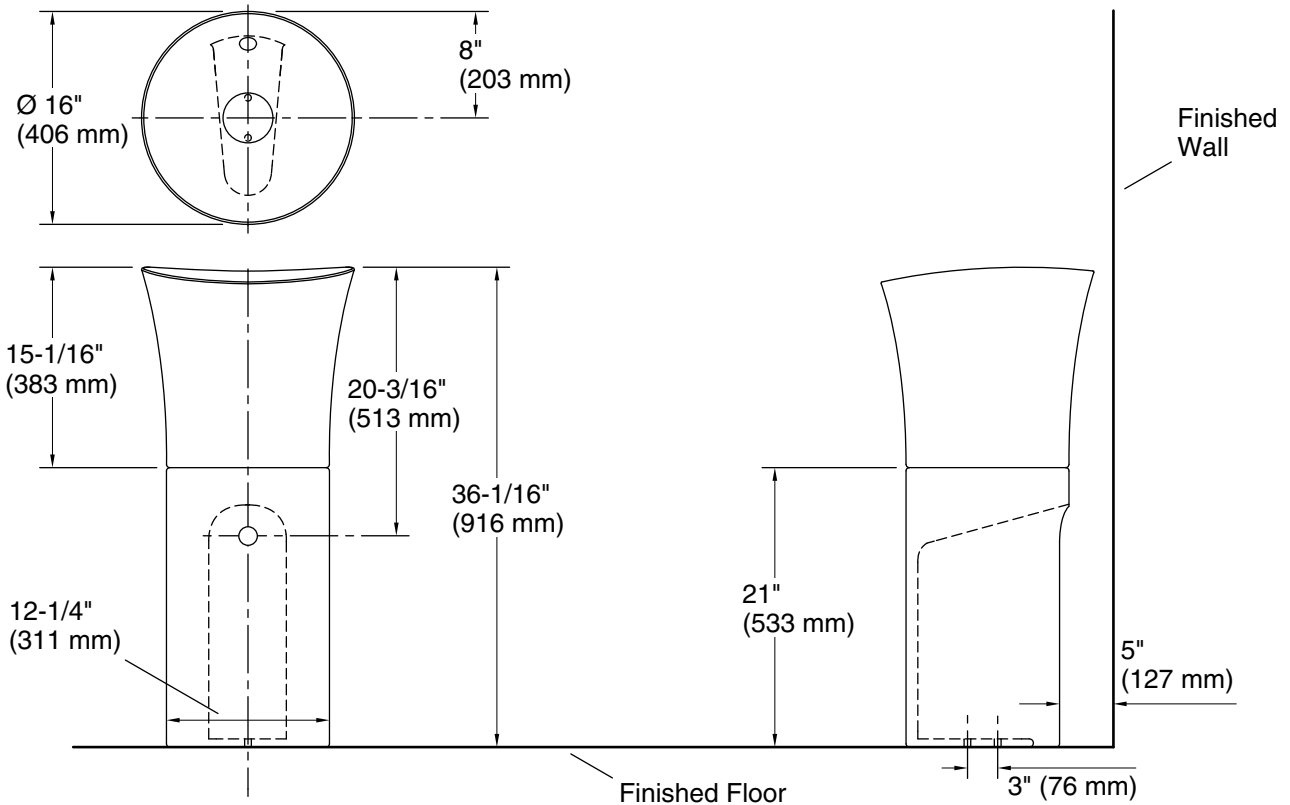

Features

- Round basin and base
- Freestanding pedestal creates a unique installation
- No faucet holes; requires wall- or counter-mount faucet
- Overflow drain
- Includes color-matched overflow cap and color-matched brass drain cover
- Drain extension included for ease of installation
- Combination consists of the K-20703 basin and K-20702 pedestal
- Coordinates with other products in the Veil collection

Color	Code	Description
	0	White
	96	Biscuit
	7	Black Black™

Technical Information

All product dimensions are nominal.

Bowl area (Basin #1):	Length: 15-13/16" (402 mm)
	Width: 15-13/16" (402 mm)
	Bowl depth: 3-15/16" (100 mm)
	Water depth: 1-13/16" (46 mm)
With overflow:	Yes
Drain hole:	2-1/2" (64 mm)