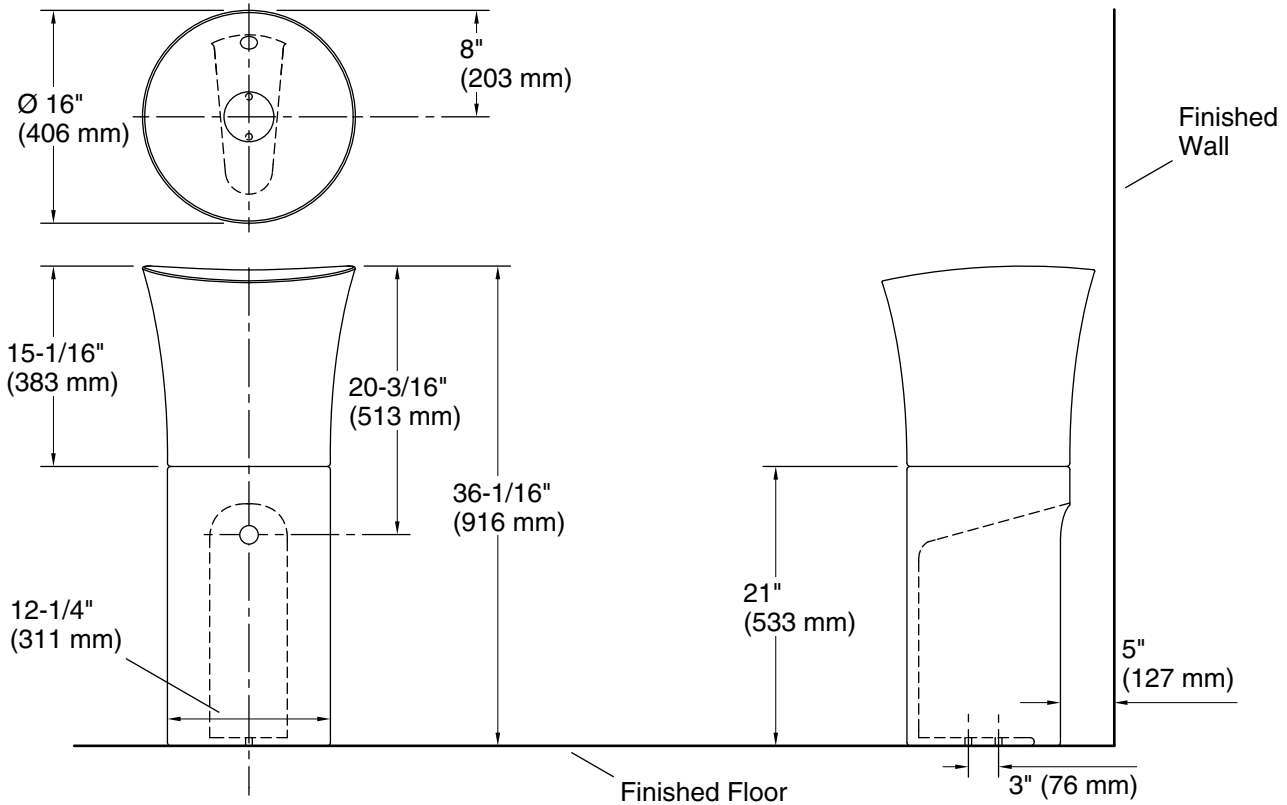

Features

- Round basin and base
- Freestanding pedestal creates a unique installation
- No faucet holes; requires wall- or counter-mount faucet
- Overflow drain
- Includes color-matched overflow cap and color-matched brass drain cover
- Drain extension included for ease of installation
- Combination consists of the K-20703 basin and K-20702 pedestal
- Coordinates with other products in the Veil collection

Color tiles intended for reference only.

Color	Code	Description
	0	White
	96	Biscuit
	7	Black Black™

Technical Information

All product dimensions are nominal.

Bowl area (Basin #1):	Length: 15-13/16" (402 mm)
	Width: 15-13/16" (402 mm)
	Bowl depth: 3-15/16" (100 mm)
	Water depth: 1-13/16" (46 mm)
With overflow:	Yes
Drain hole:	2-1/2" (64 mm)