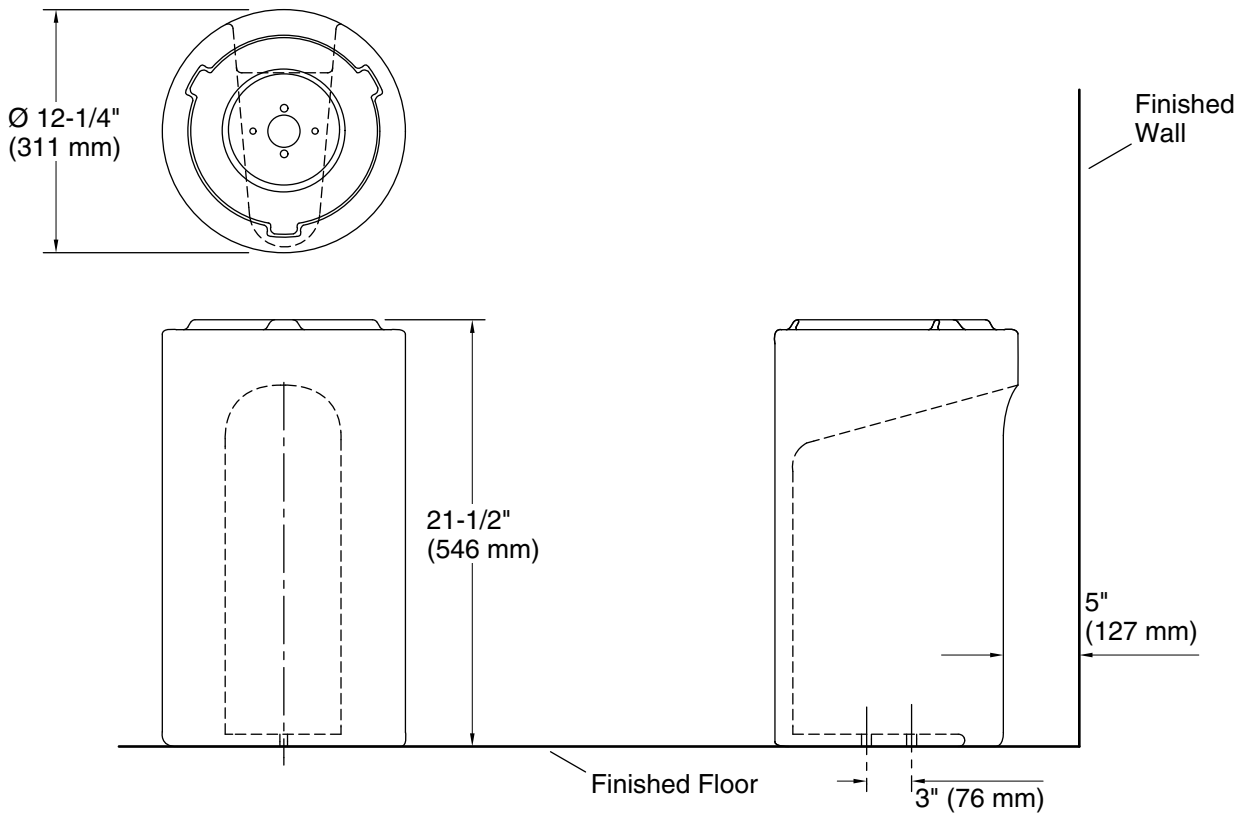

Features

- Round base
- No faucet holes; requires wall- or counter-mount faucet
- Overflow drain
- Drain extension included for ease of installation
- Combines with the K-20703 or K-20703-N Veil Tall vessel/pedestal sink basin to create the K-20701 or K-20701-N Veil pedestal sink
- Coordinates with other products in the Veil collection

Material

- Fireclay

Installation

- Pedestal

Recommended Products/Accessories

- K-23726 Drain treatment
- K-23725 Cast iron cleaner

Codes/Standards

ASME A112.19.2/CSA B45.1
IAPMO Certification

See website for detailed warranty information.

Available Colors/Finishes

Color tiles intended for reference only.

Color	Code	Description
	0	White
	96	Biscuit
	7	Black Black™

Technical Information

All product dimensions are nominal.