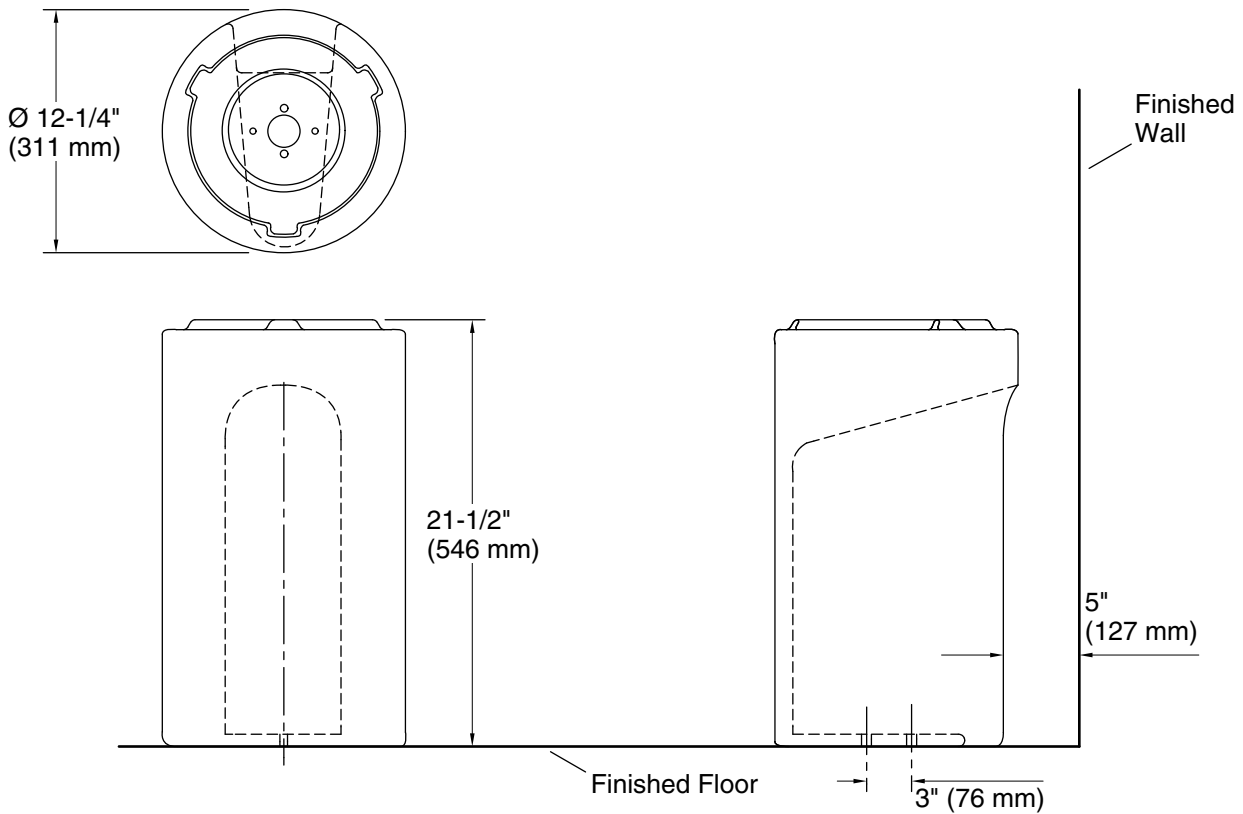

Features

- Round base
- No faucet holes; requires wall- or counter-mount faucet
- Overflow drain
- Drain extension included for ease of installation
- Combines with the K-20703 or K-20703-N Veil Tall vessel/ pedestal sink basin to create the K-20701 or K-20701-N Veil pedestal sink
- Coordinates with other products in the Veil collection

Material

- Fireclay

Installation

- Pedestal

Recommended Products/Accessories

- K-23726 Drain treatment
- K-23725 Cast iron cleaner

Codes/Standards

ASME A112.19.2/CSA B45.1

Technical Information

All product dimensions are nominal.

With overflow: Yes

Notes

Install this product according to the installation instructions.

IMPORTANT! This installation requires a wall-mounted faucet. In areas with subfreezing winter temperatures, plan to install this product to an interior wall to protect the water supply and drain lines from freezing.